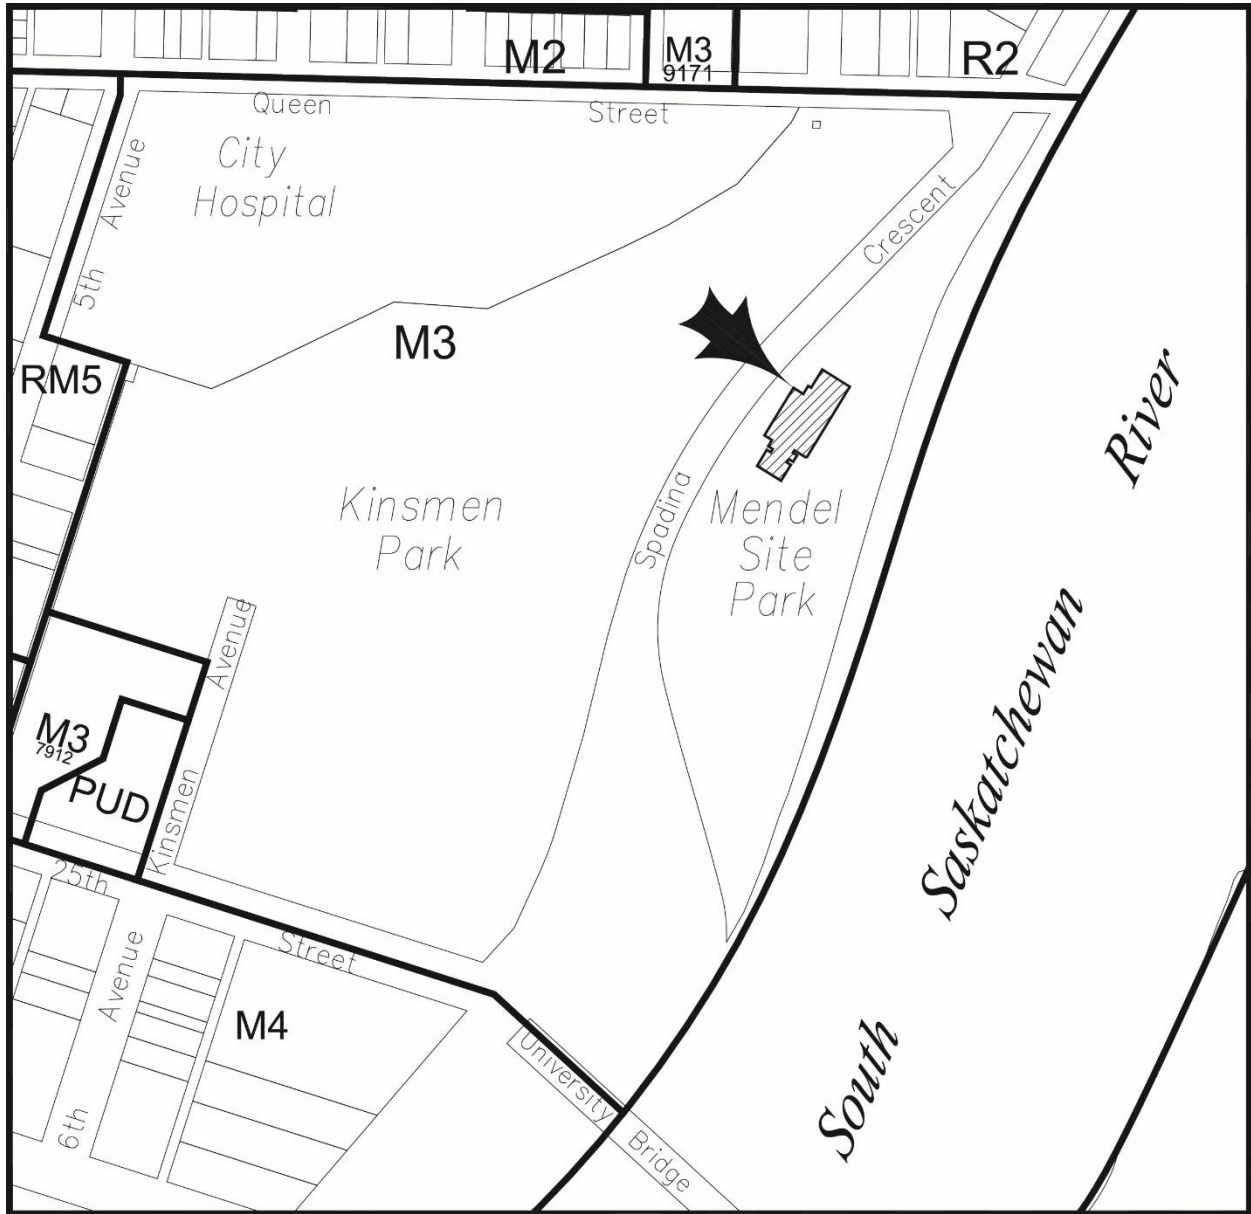

Location Plan

PROPOSED MUNICIPAL HERITAGE PROPERTY

Mendel Building and Civic Conservatory

950 Spadina Crescent East