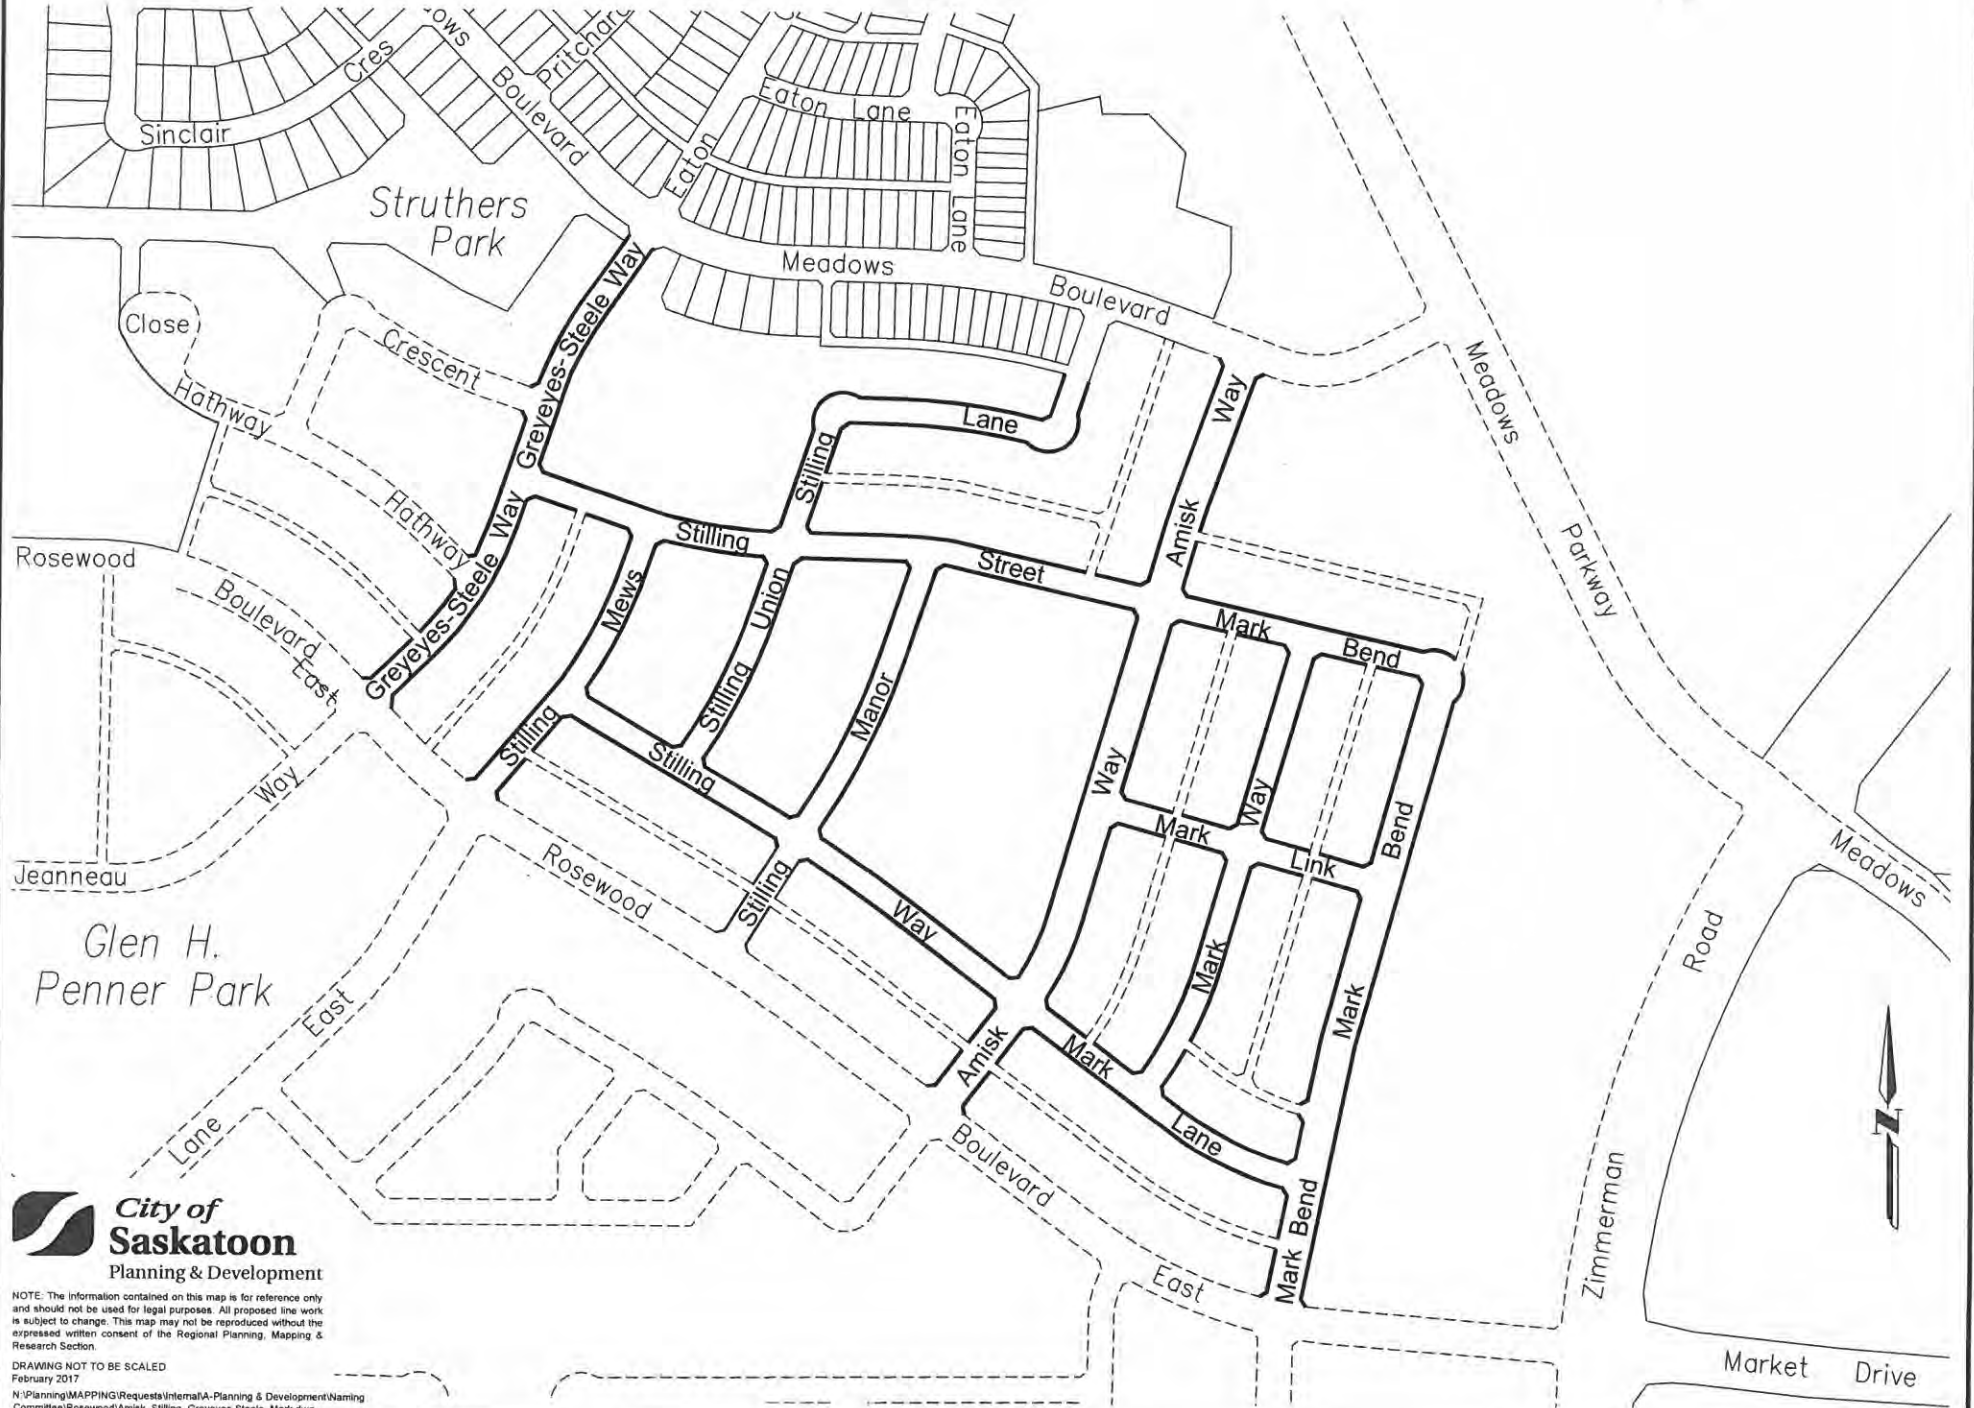

Rosewood - Amisk, Stilling, Greeyes-Steele, Mark Roadway Names

City of Saskatoon
Planning & Development

DRAWING NOT TO BE SCALED
February 2017