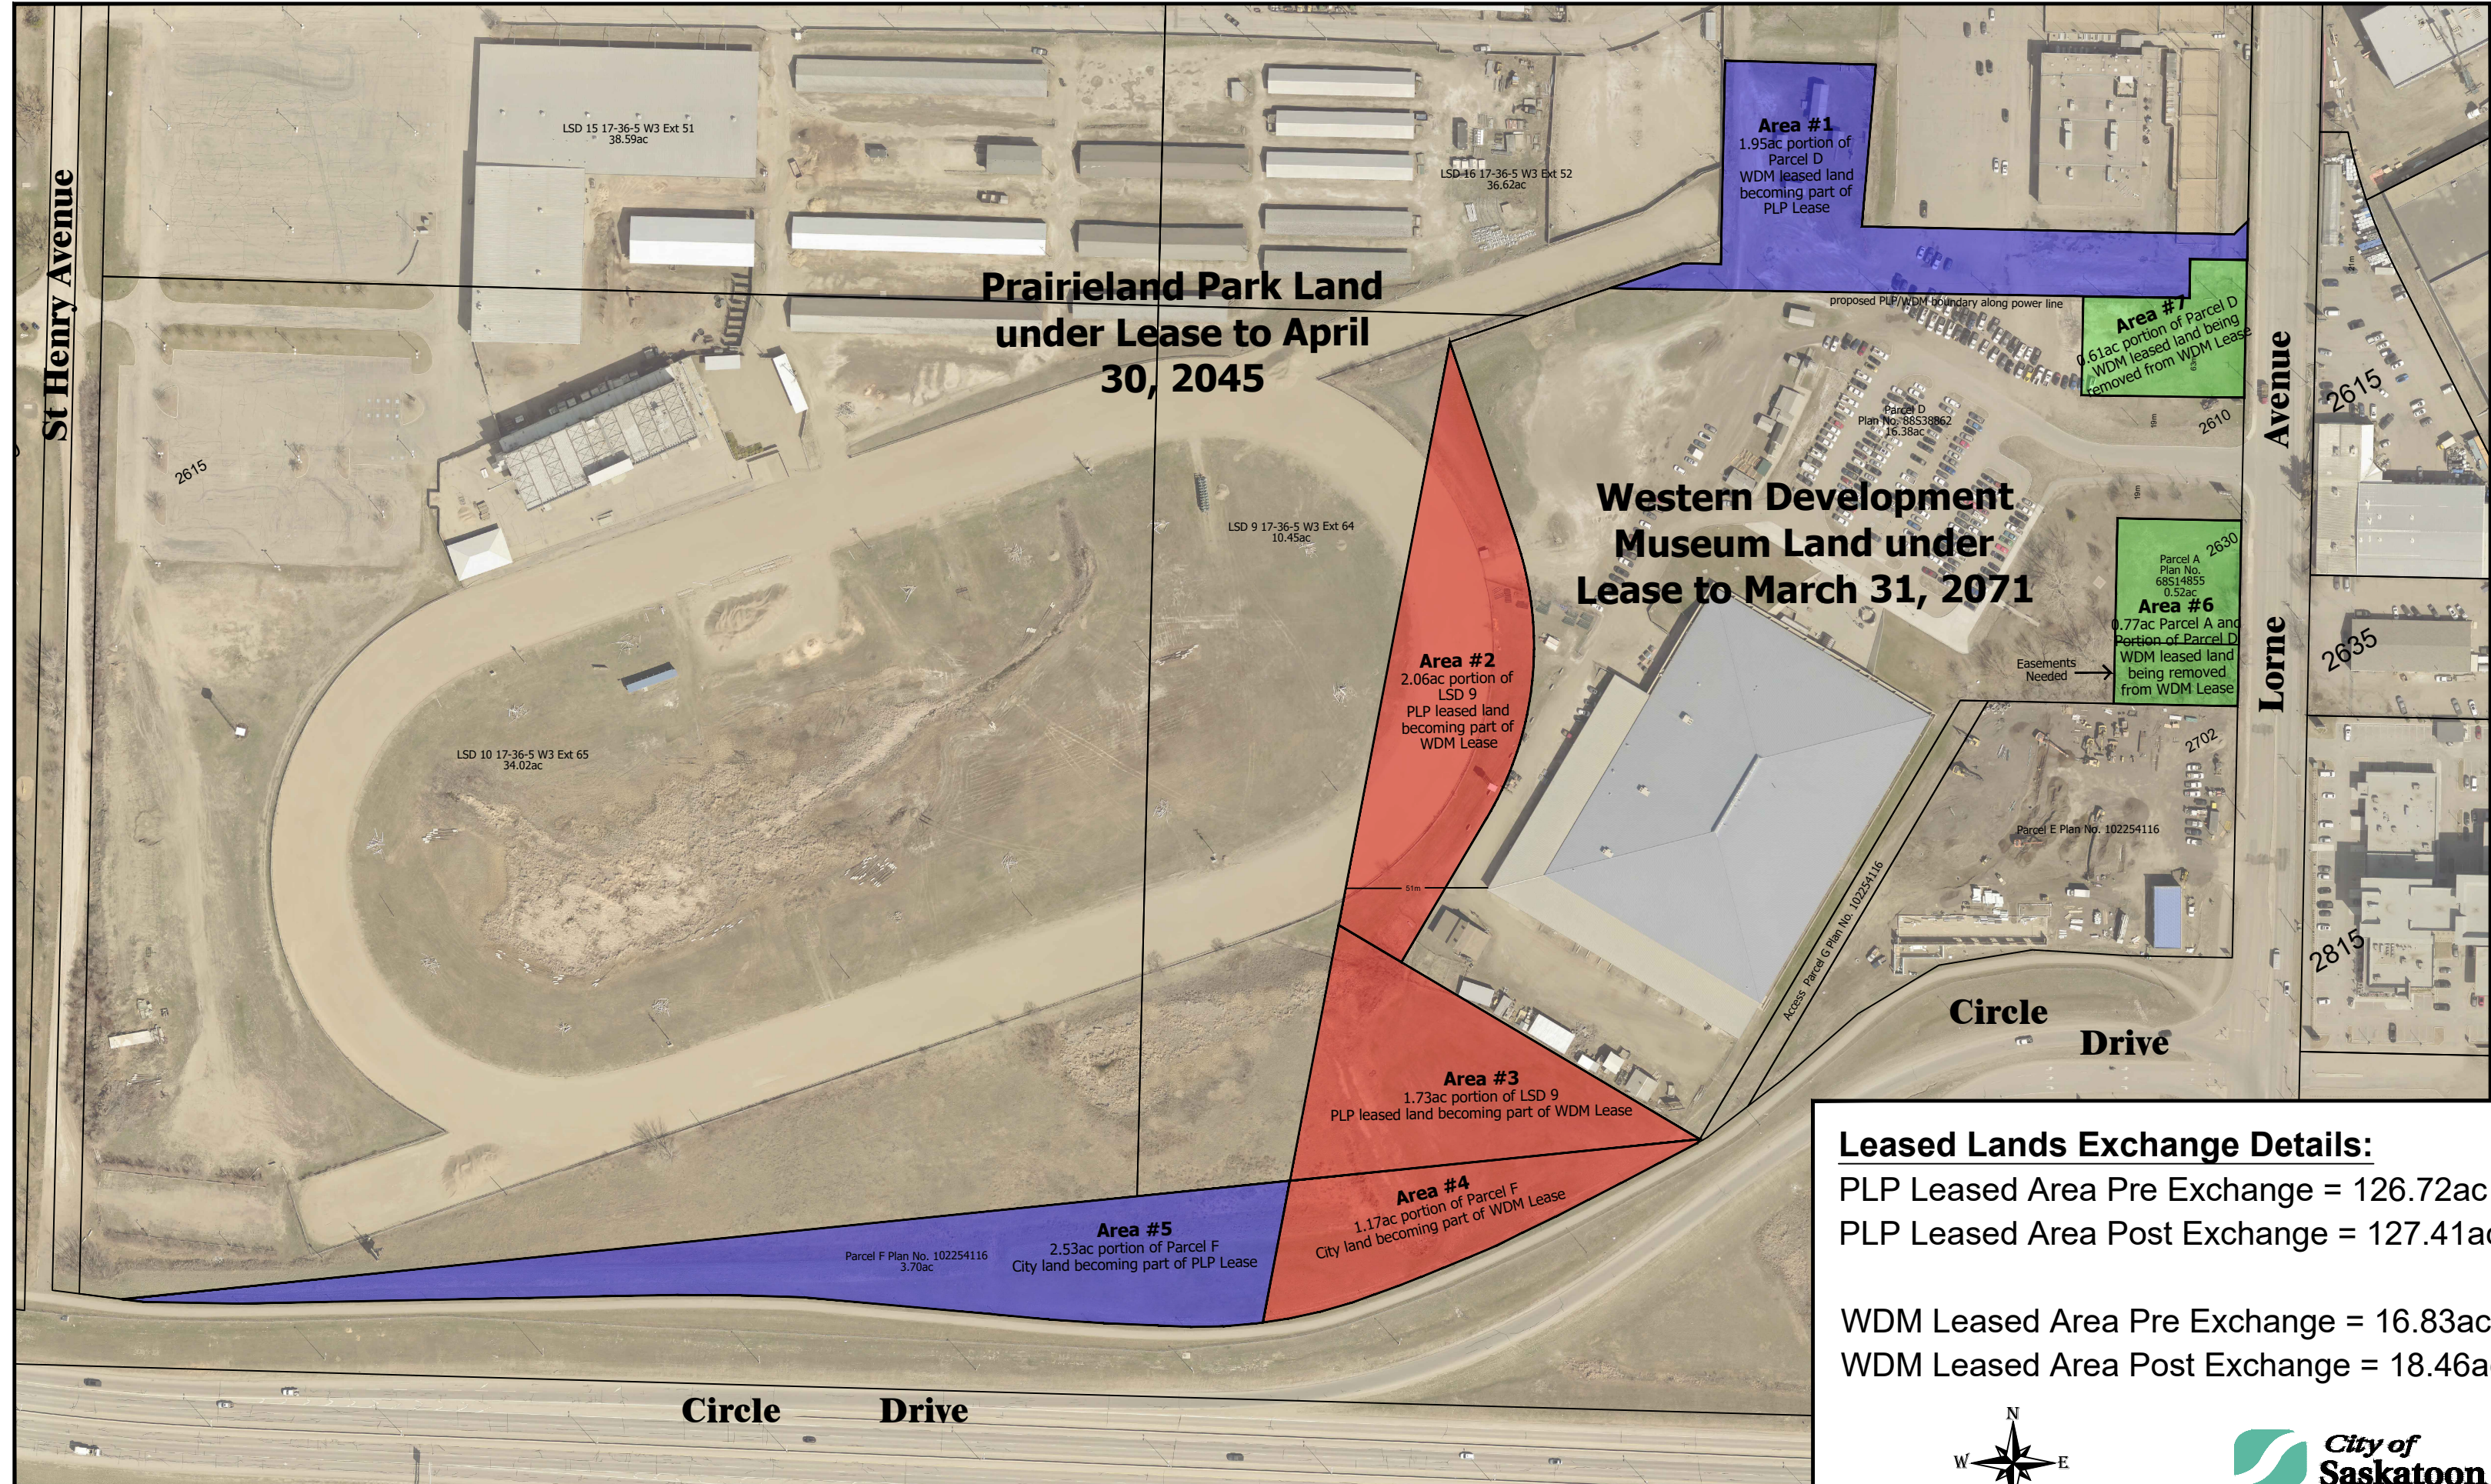

Prairieland Park & Western Development Museum Leased Land Exchange

Leased Lands Exchange Details:
 PLP Leased Area Pre Exchange = 126.72ac
 PLP Leased Area Post Exchange = 127.41ac
 WDM Leased Area Pre Exchange = 16.83ac
 WDM Leased Area Post Exchange = 18.46ac