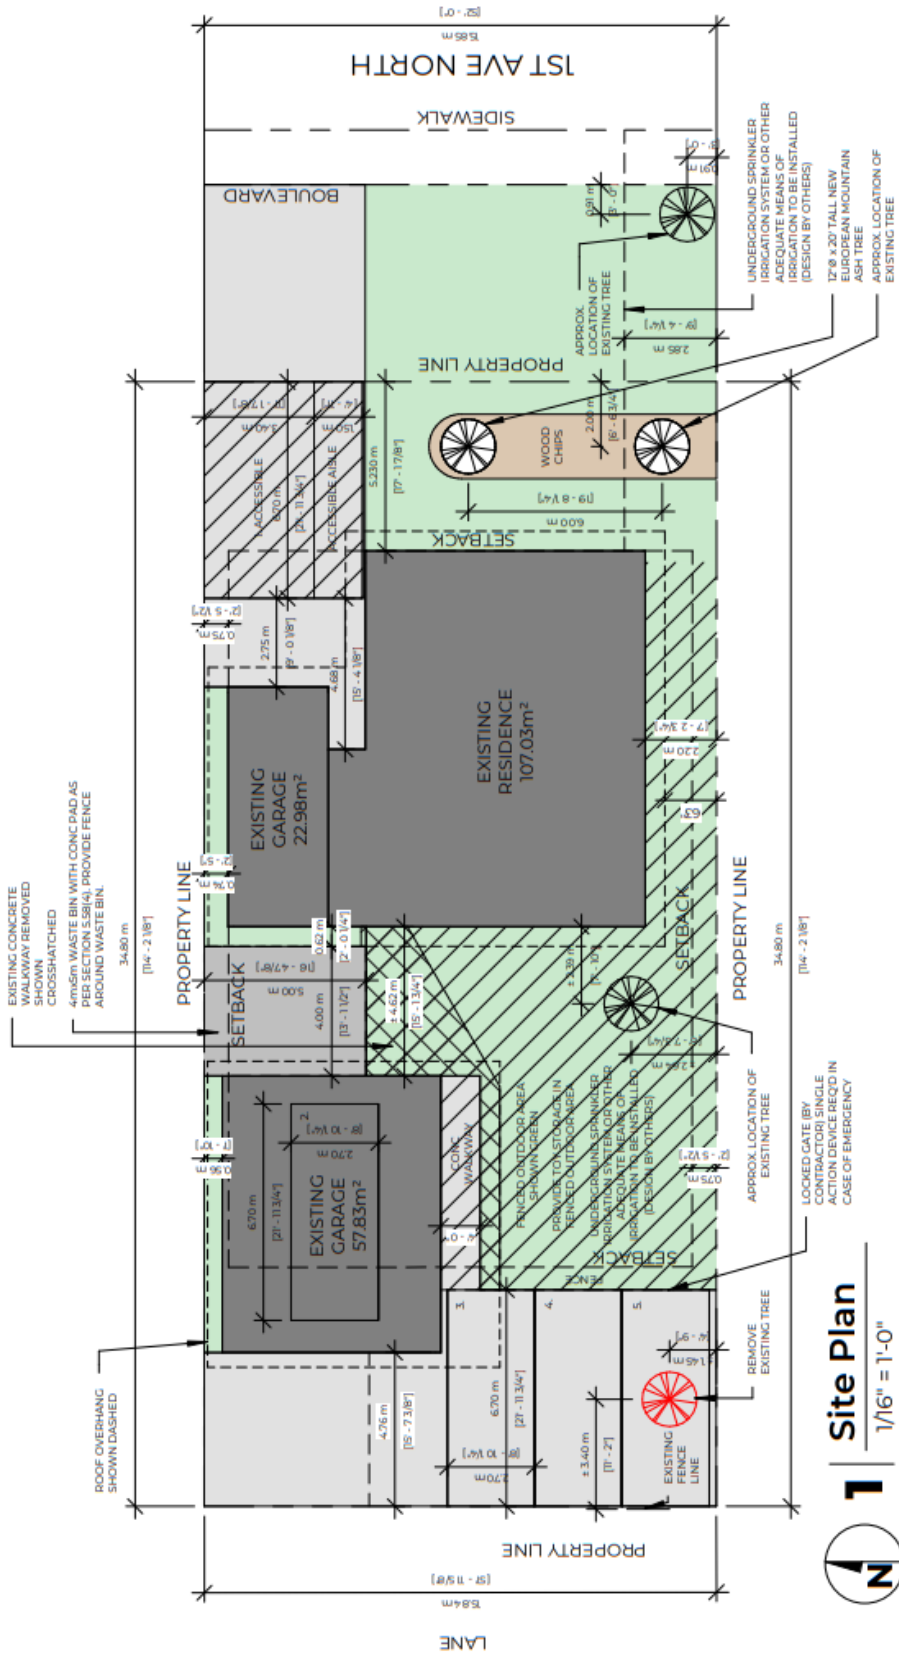

Site Plan – 1615 1st Avenue North

Site Plan
 1/16" = 1'-0"