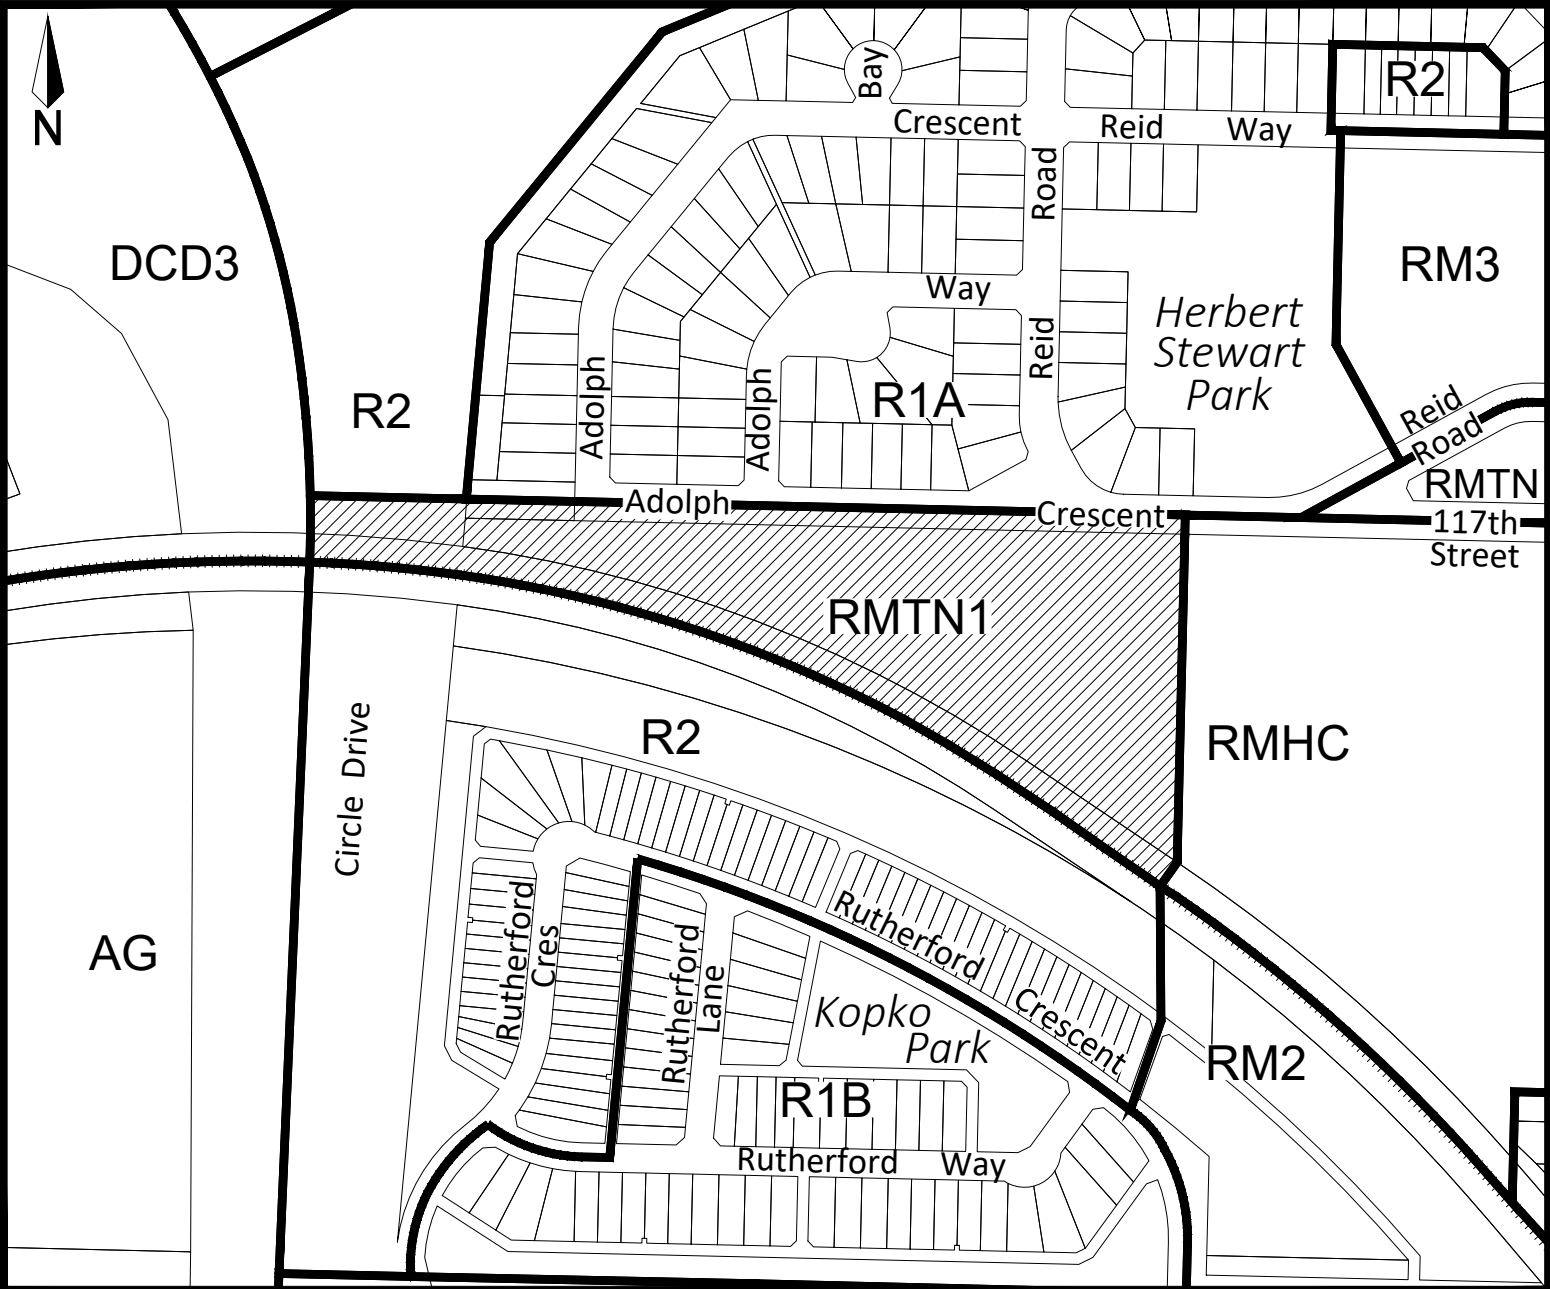

Location Map - 115 Adolf Crescent

ZONING AMENDMENT

From RMTN1 to RM3