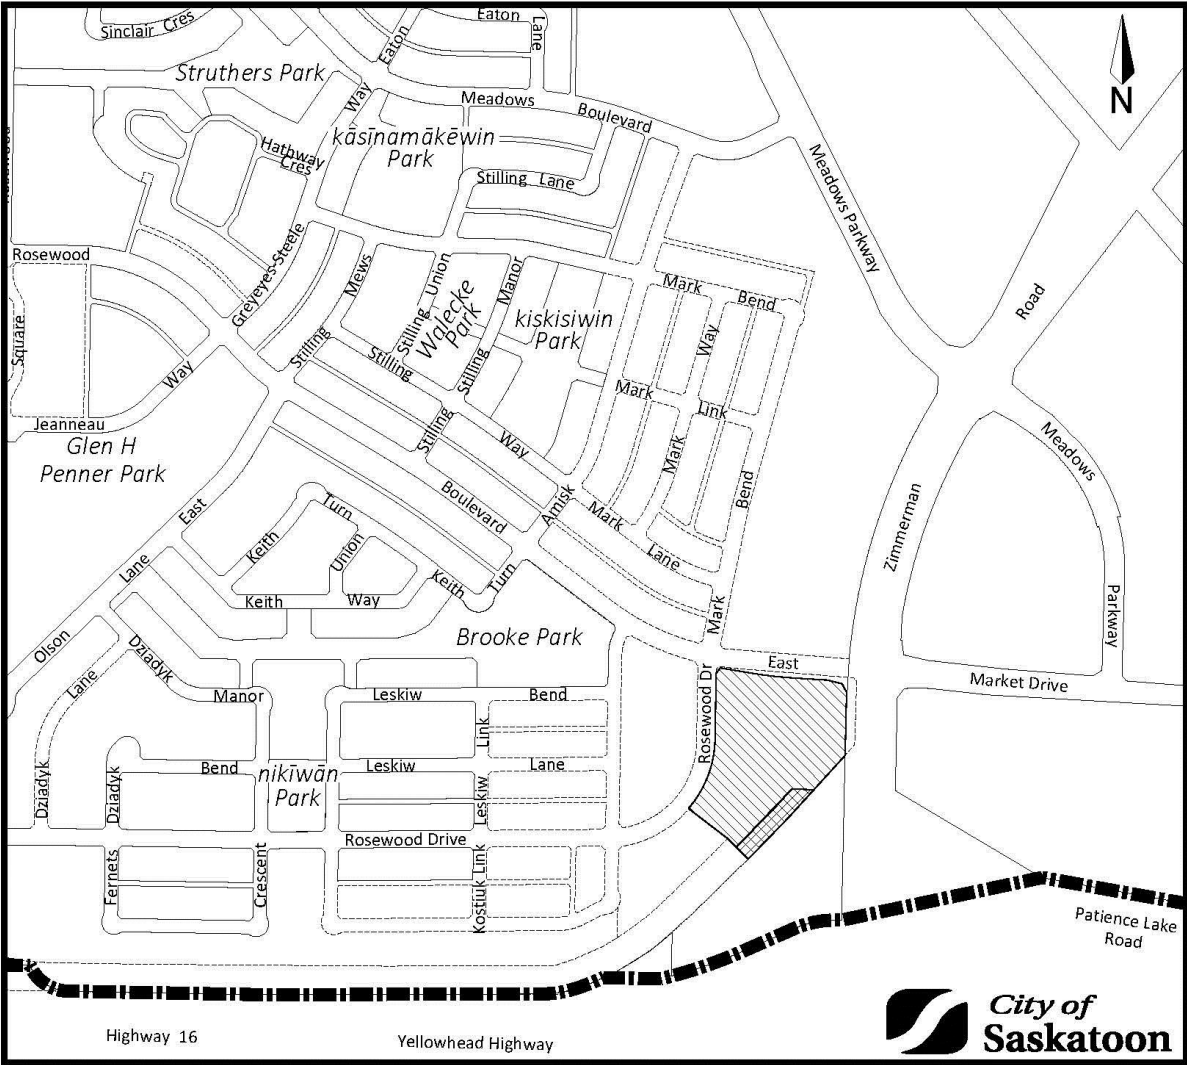

Concept Plan Amendment Location Map

ROSEWOOD CONCEPT PLAN AMENDMENT LAND USE MAP

	From Mixed Use to Multi-Family Residential
	From Mixed Use to Buffer Strip

N:\Planning\MAPPING\Concept Plans\Rosewood\Amendments\CPA_063_21\CPA_063_21-PROPOSED for Ad_South.dwg