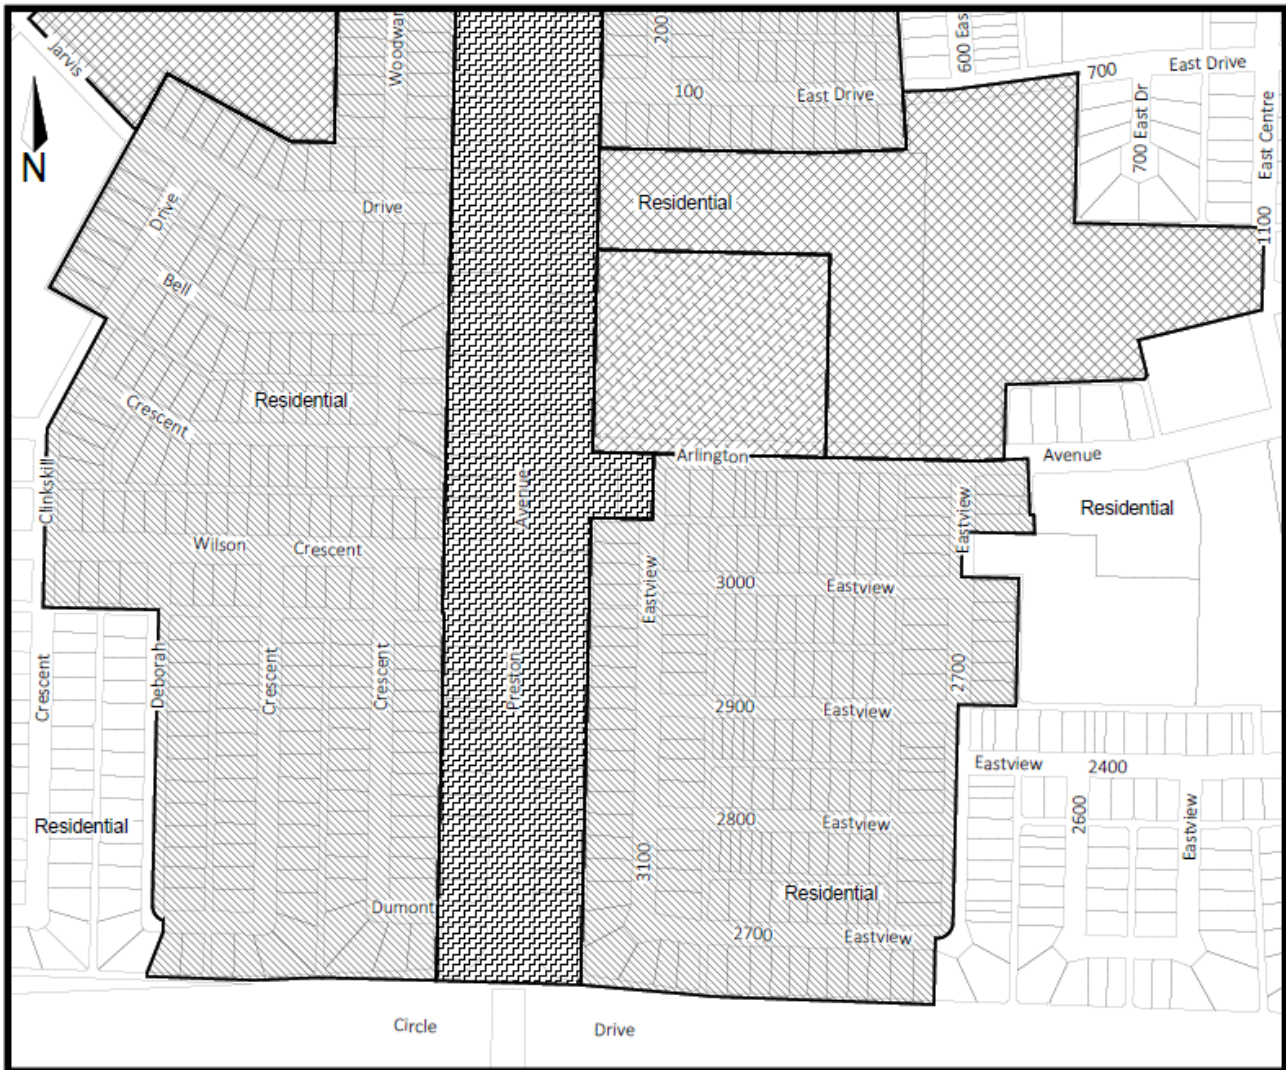

Mayor

City Clerk

Appendix "A"

Map 1

OFFICIAL COMMUNITY PLAN - LAND USE MAP

 From Residential to Corridor Residential

 From Residential to Corridor Mixed Use

 From Residential to Utility Area

Appendix "A"

Map 2

OFFICIAL COMMUNITY PLAN - LAND USE MAP

- | | | |
|--|---|--|
|  From Residential to Corridor Residential |  From Residential to Institutional |  From Urban Centre Commercial to Station Mixed Use |
|  From Residential to Corridor Mixed Use |  From Residential to Park |  From Urban Centre Commercial to Corridor Transit Village |
|  From Residential to Community Facility |  From Residential to Station Mixed Use | |

Appendix "A"

Map 3

OFFICIAL COMMUNITY PLAN - LAND USE MAP

- | | |
|--|--|
|  From Residential to Corridor Residential |  From Residential to Community Facility |
|  From Residential to Corridor Mixed Use |  From Residential to Park |