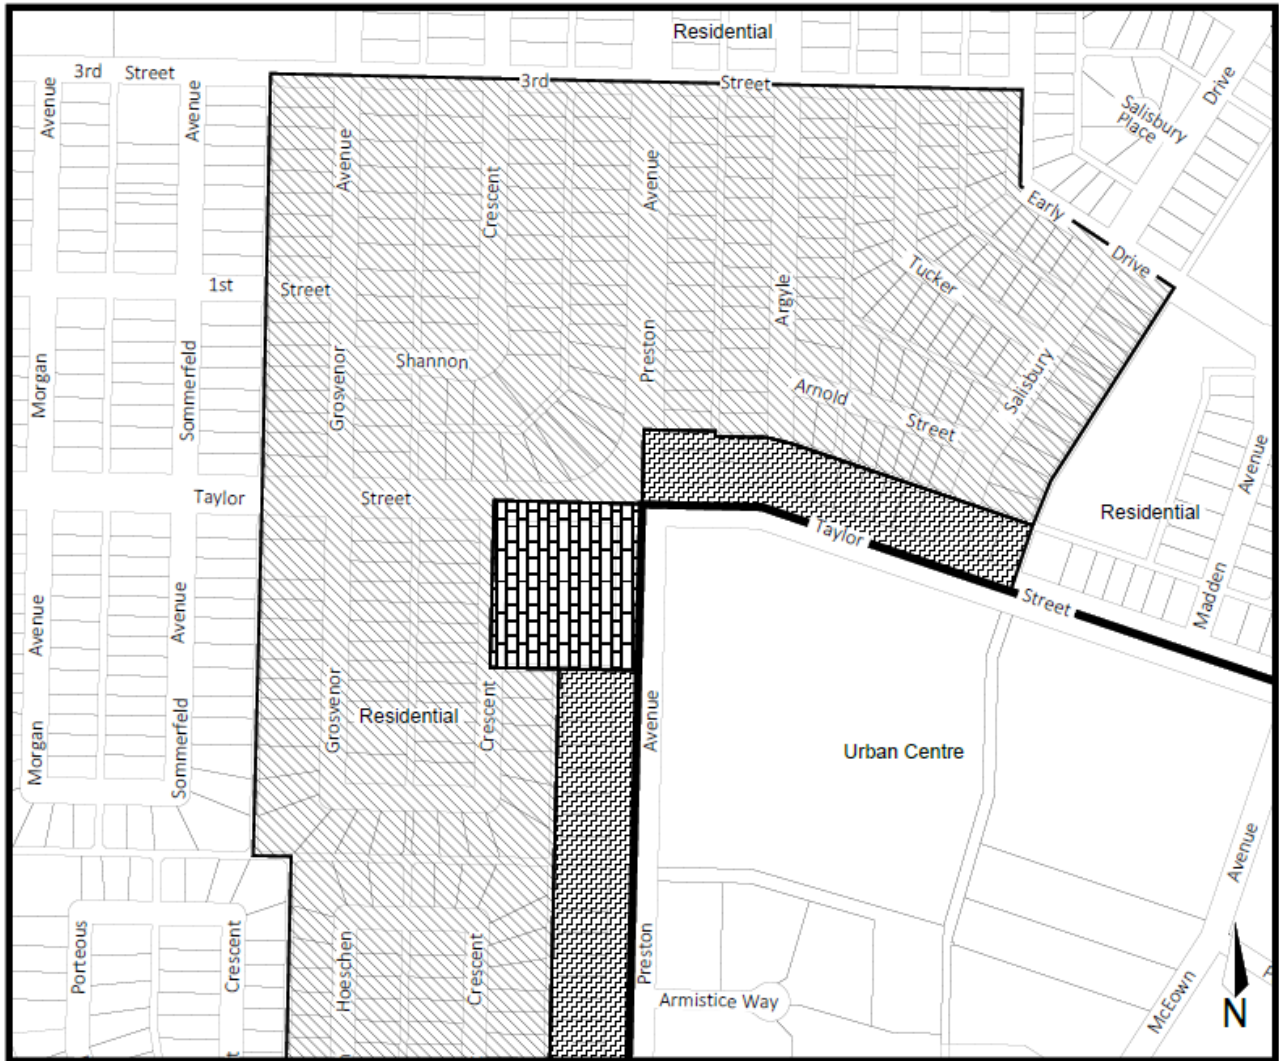

7. The Land Use Map, which forms part of the Official Community Plan, is amended to change the land use designation of the lands described in Schedule “A” and shown as  on Appendix “A”, Map 2 to this Bylaw from Residential to Institutional.
8. The Land Use Map, which forms part of the Official Community Plan, is amended to change the land use designation of the lands described in Schedule “A” and shown as  on Appendix “A”, Map 2 to this Bylaw from Urban Centre Commercial to Station Mixed Use.
9. The Land Use Map, which forms part of the Official Community Plan, is amended to change the land use designation of the lands described in Schedule “A” and shown as  on Appendix “A”, Maps 2, 3, and 4 to this Bylaw from Residential to Park.
10. The Land Use Map, which forms part of the Official Community Plan, is amended to change the land use designation of the lands described in Schedule “A” and shown as  on Appendix “A”, Map 2 to this Bylaw from Urban Centre Commercial to Corridor Transit Village.
11. The Land Use Map, which forms part of the Official Community Plan, is amended to change the land use designation of the lands described in Schedule “A” and shown as  on Appendix “A”, Maps 2 and 3 to this Bylaw from Residential to Community Facility.
12. The Land Use Map, which forms part of the Official Community Plan, is amended to change the land use designation of the lands described in Schedule “A” and shown as  on Appendix “A”, Maps 2 and 4 to this Bylaw from Residential to Station Mixed Use.
13. The Land Use Map, which forms part of the Official Community Plan, is amended to change the land use designation of the lands described in Schedule “A” and shown as  on Appendix “A”, Map 4 to this Bylaw from Neighbourhood Node to Station Mixed Use.

Mayor

City Clerk

Appendix "A"

Map 1

OFFICIAL COMMUNITY PLAN - LAND USE MAP

 From Residential to Corridor Residential

 From Residential to Corridor Mixed Use

 From Residential to Utility Area