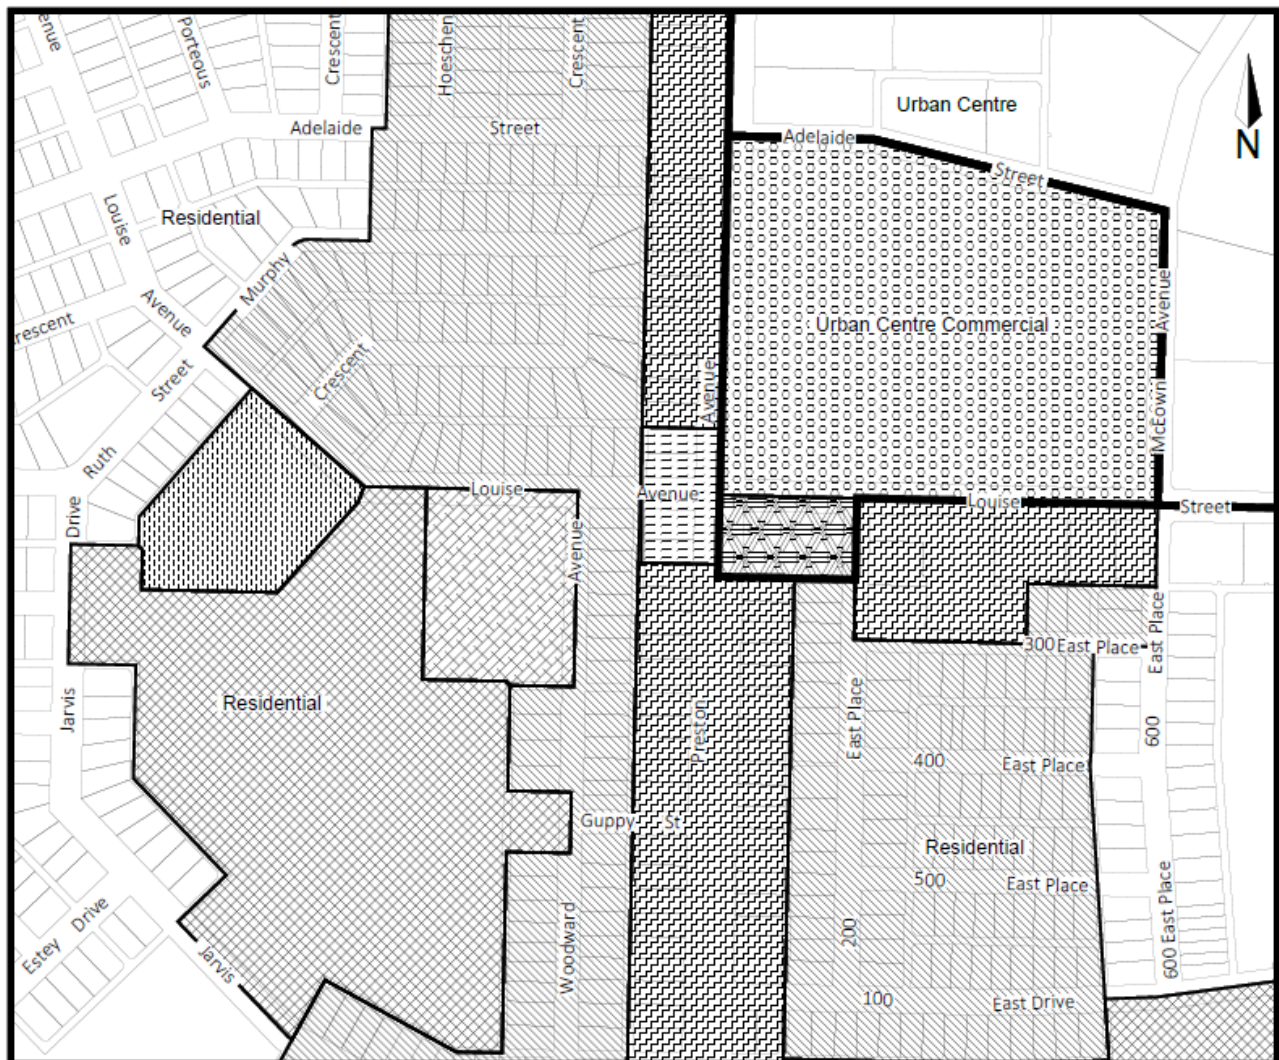

Mayor

City Clerk

Appendix "A"

Map 1

OFFICIAL COMMUNITY PLAN - LAND USE MAP

 From Residential to Corridor Residential

 From Residential to Corridor Mixed Use

 From Residential to Utility Area

Appendix "A"

Map 2

OFFICIAL COMMUNITY PLAN - LAND USE MAP

- | | | |
|--|---|--|
|  From Residential to Corridor Residential |  From Residential to Institutional |  From Urban Centre Commercial to Station Mixed Use |
|  From Residential to Corridor Mixed Use |  From Residential to Park |  From Urban Centre Commercial to Corridor Transit Village |
|  From Residential to Community Facility |  From Residential to Station Mixed Use | |

Appendix "A"

Map 3

OFFICIAL COMMUNITY PLAN - LAND USE MAP

- | | |
|--|--|
|  From Residential to Corridor Residential |  From Residential to Community Facility |
|  From Residential to Corridor Mixed Use |  From Residential to Park |