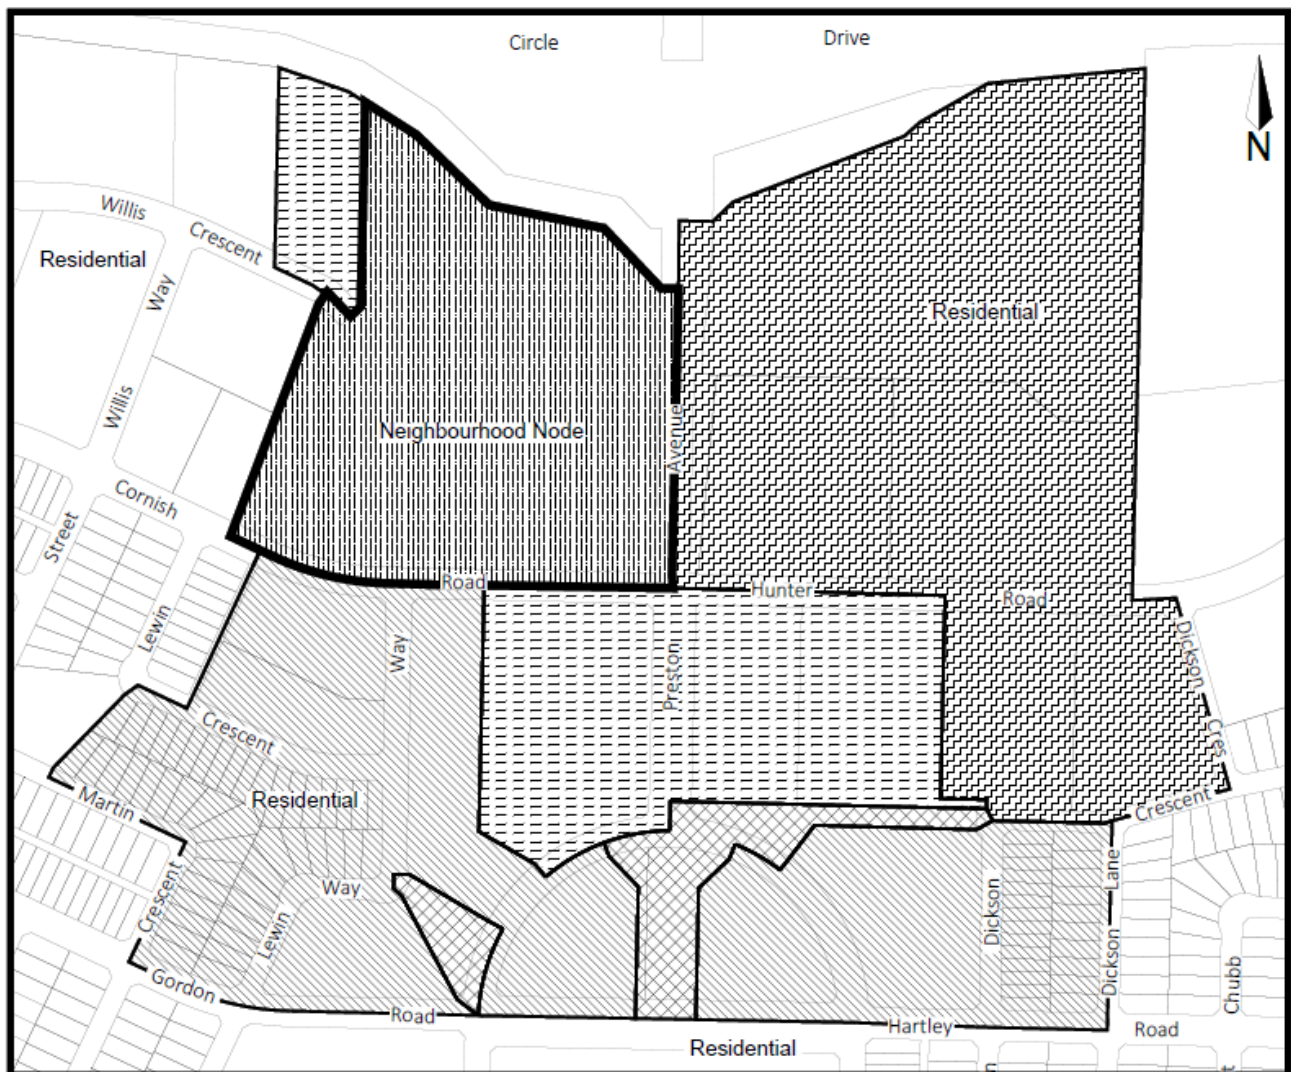

Appendix "A"

Map 3

OFFICIAL COMMUNITY PLAN - LAND USE MAP

- | | |
|--|--|
|  From Residential to Corridor Residential |  From Residential to Community Facility |
|  From Residential to Corridor Mixed Use |  From Residential to Park |

Appendix "A"

Map 4

OFFICIAL COMMUNITY PLAN - LAND USE MAP

- | | | |
|--|--|--|
|  From Residential to Station Mixed Use |  From Residential to Corridor Residential |  From Residential to Park |
|  From Residential to Corridor Mixed Use |  From Neighbourhood Node to Station Mixed Use | |