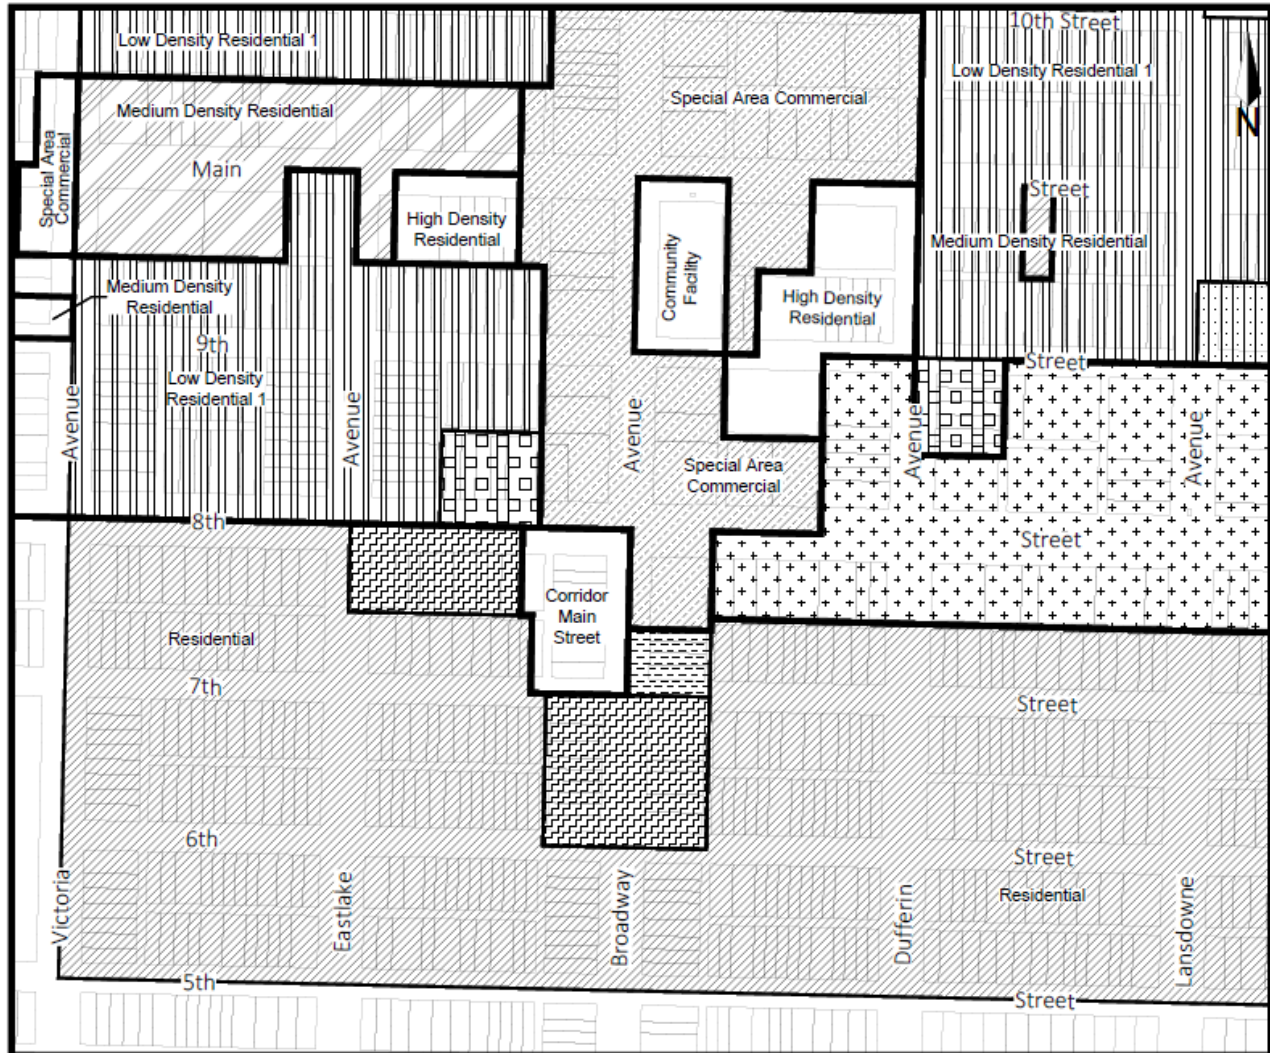

Read a third time and passed this _____ day of _____, 2024.

Mayor

City Clerk

Appendix "A"

Map 1

OFFICIAL COMMUNITY PLAN - LAND USE MAP

From Residential to Conservation Area	From Medium Density Residential to Corridor Mixed Use	From Special Area Commercial to Corridor Residential
From Special Area Commercial to Corridor Main Street	From Low Density Residential 1 to Corridor Residential	From Community Facility to Park
From High Density Residential to Corridor Main Street	From Medium Density Residential to Corridor Residential	From Low Density Residential 1 to High Density Residential

Appendix "A"

Map 2

OFFICIAL COMMUNITY PLAN - LAND USE MAP

- | | | |
|--|---|---|
| From Special Area Commercial to Corridor Main Street | From Low Density Residential 1 to Corridor Mixed Use | From Low Density Residential 1 to Corridor Residential |
| From Residential to Corridor Main Street | From Medium Density Residential to Corridor Mixed Use | From Medium Density Residential to Corridor Residential |
| From Residential to Corridor Mixed Use | From Residential to Corridor Residential | From Low Density Residential 1 to Park |