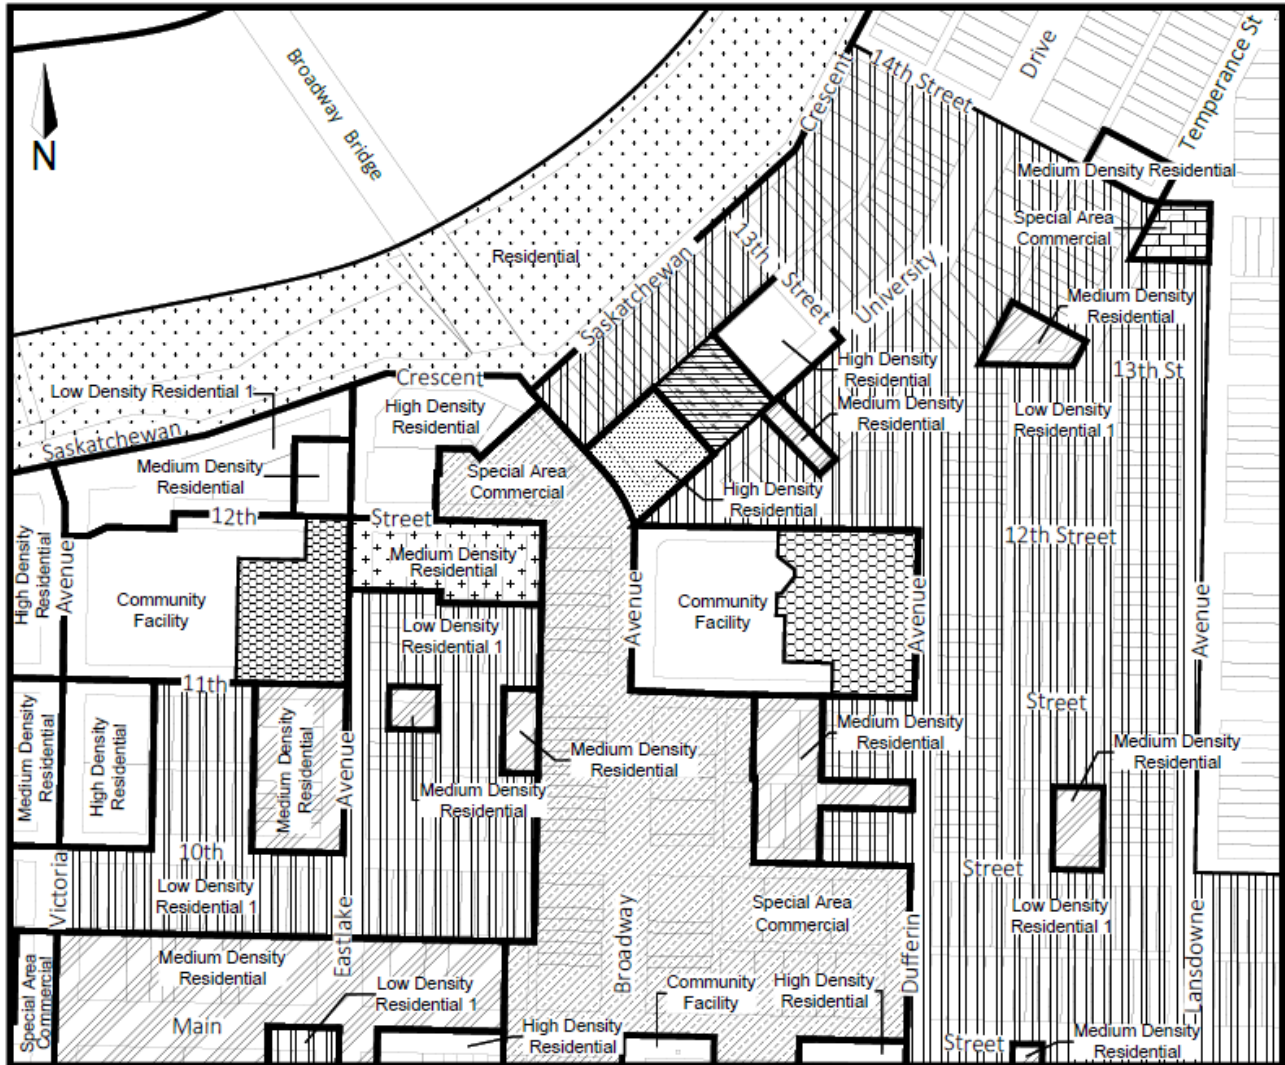

20. The Land Use Map, which forms part of the Official Community Plan, is amended to change the land use designation of the lands described in Schedule “A” and shown as  on Appendix “A”, Map 3 to this Bylaw from Special Area Commercial to Station Mixed Use.

Read a third time and passed this _____ day of _____, 2024.

Mayor

City Clerk

Appendix "A"

Map 1

OFFICIAL COMMUNITY PLAN - LAND USE MAP

From Residential to Conservation Area	From Medium Density Residential to Corridor Mixed Use	From Special Area Commercial to Corridor Residential
From Special Area Commercial to Corridor Main Street	From Low Density Residential 1 to Corridor Residential	From Community Facility to Park
From High Density Residential to Corridor Main Street	From Medium Density Residential to Corridor Residential	From Low Density Residential 1 to High Density Residential