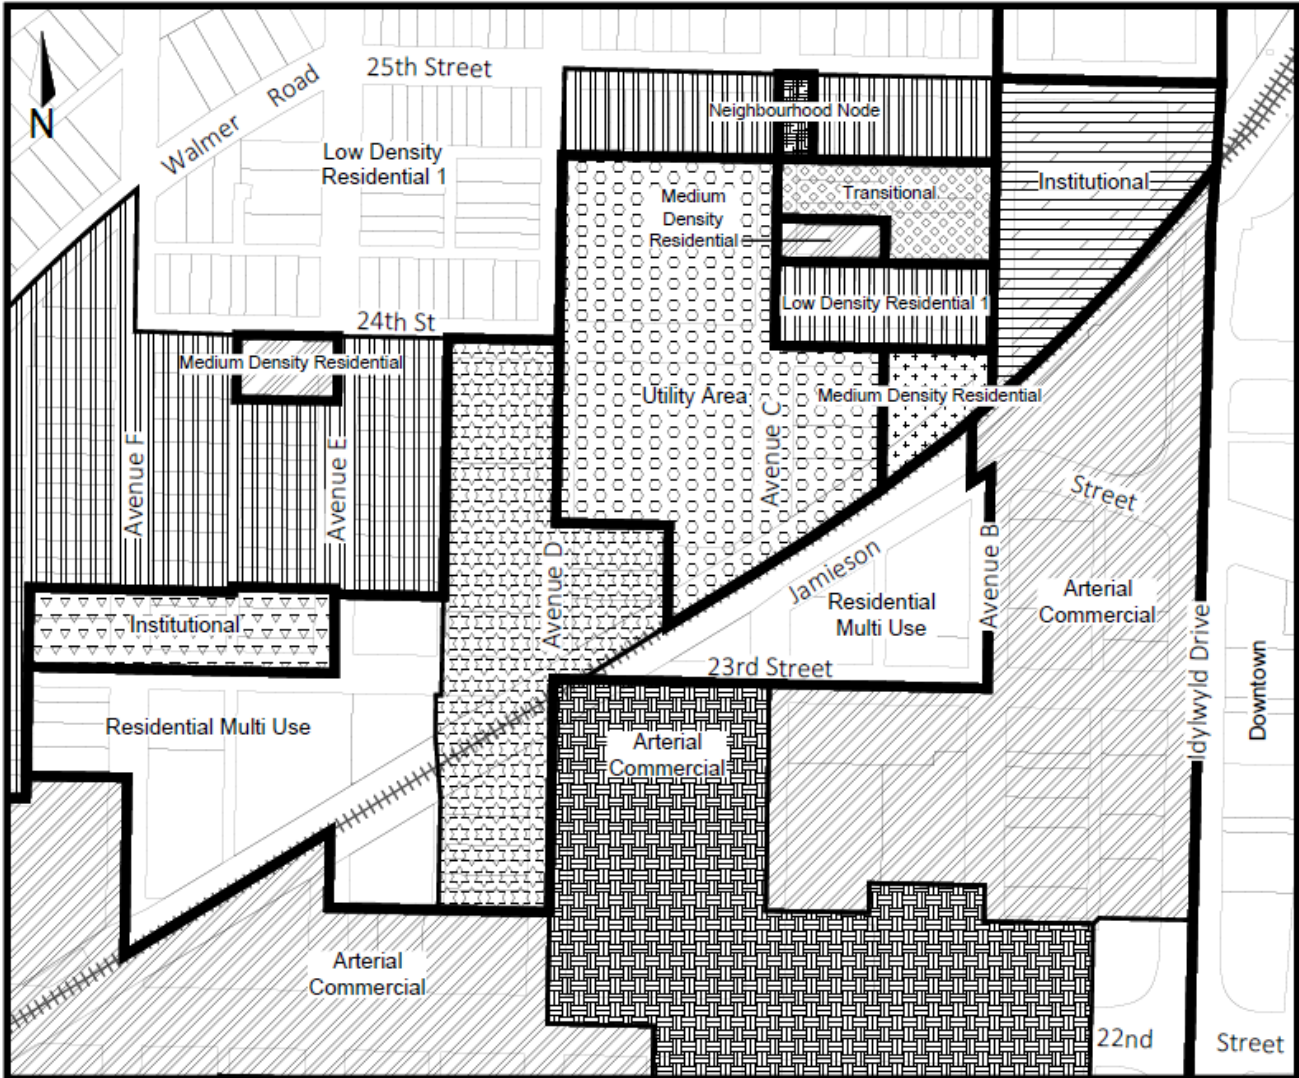

Appendix "A"

Map 1

OFFICIAL COMMUNITY PLAN LAND USE MAP

From Arterial Commercial to Corridor Mixed Use	From Institutional to Corridor Mixed Use	From Medium Density Residential to Corridor Mixed Use
From Residential Multi Use to Corridor Mixed Use	From Utility Area to Corridor Mixed Use	From Institutional to Corridor Residential
From Neighbourhood Node to Corridor Residential	From Low Density Residential 1 to Corridor Residential	From Medium Density Residential to Corridor Residential
From Transitional to Corridor Residential	From Arterial Commercial to Station Mixed Use