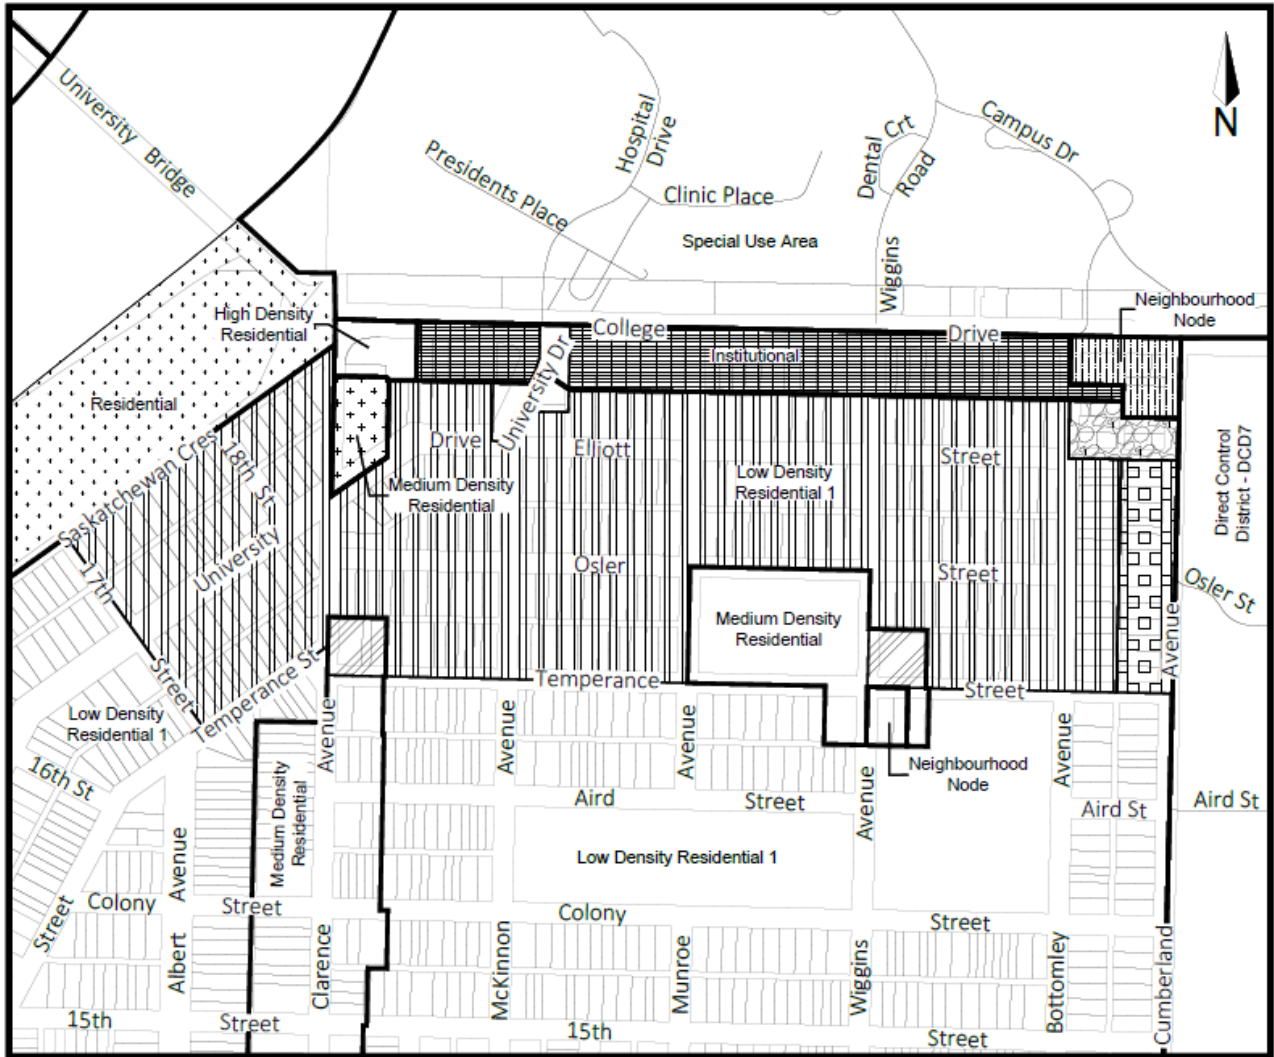

7. The Land Use Map, which forms part of the Official Community Plan, is amended to change the land use designation of the lands described in Schedule “A” and shown as  on Appendix “A”, Map 1 to this Bylaw from Medium Density Residential to Corridor Mixed Use.
8. The Land Use Map, which forms part of the Official Community Plan, is amended to change the land use designation of the lands described in Schedule “A” and shown as  on Appendix “A”, Maps 1 and 2 to this Bylaw from Low Density Residential 1 to Corridor Residential.
9. The Land Use Map, which forms part of the Official Community Plan, is amended to change the land use designation of the lands described in Schedule “A” and shown as  on Appendix “A”, Maps 1 and 2 to this Bylaw from Residential to Conservation Area.
10. The Land Use Map, which forms part of the Official Community Plan, is amended to change the land use designation of the lands described in Schedule “A” and shown as  on Appendix “A”, Map 1 to this Bylaw from Low Density Residential 1 to Station Mixed Use.
11. The Land Use Map, which forms part of the Official Community Plan, is amended to change the land use designation of the lands described in Schedule “A” and shown as  on Appendix “A”, Map 1 to this Bylaw from Institutional to Station Mixed Use.

Read a third time and passed this _____ day of _____, 2024.

Mayor

City Clerk

Appendix "A"

Map 1

OFFICIAL COMMUNITY PLAN - LAND USE MAP

- | | | |
|---|--|---|
|  From Low Density Residential 1 to Corridor Mixed Use |  From Neighbourhood Node to Station Mixed Use |  From Medium Density to Corridor Residential |
|  From Medium Density Residential to Corridor Mixed Use |  From Low Density Residential 1 to Corridor Residential |  From Residential to Conservation Area |
|  From Low Density Residential 1 to Station Mixed Use |  From Institutional to Station Mixed Use | |