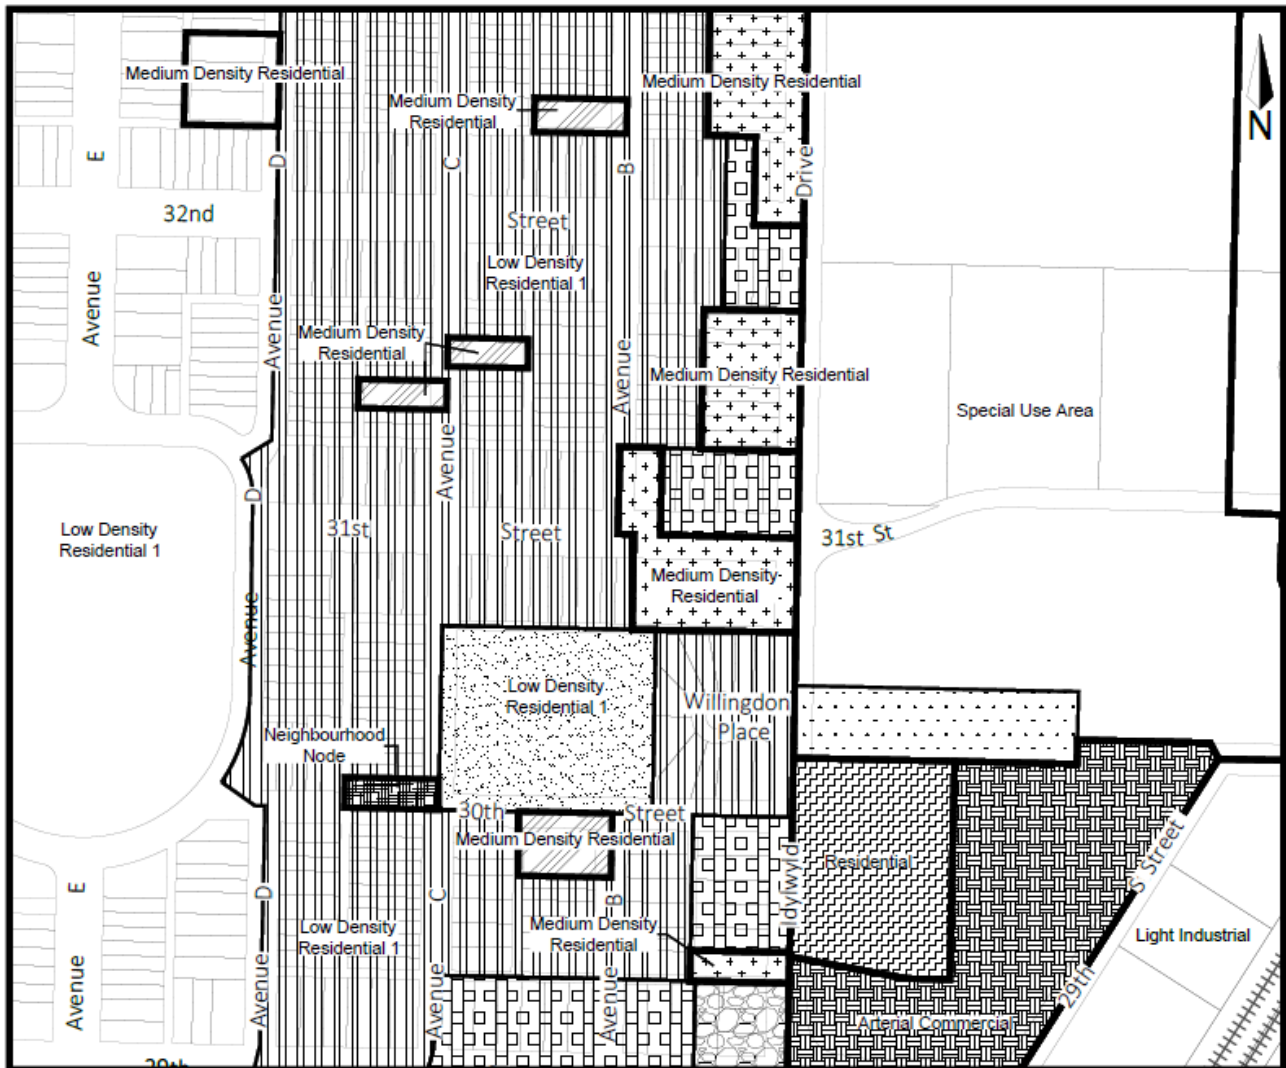

Appendix "A" Map 3

OFFICIAL COMMUNITY PLAN - LAND USE MAP

- | | | |
|--|--|--|
| <ul style="list-style-type: none"> From Special Area Commercial to Corridor Mixed Use From Institutional to Corridor Residential | <ul style="list-style-type: none"> From Low Density Residential 1 to Corridor Residential From Low Density Residential 2 to Corridor Residential | <ul style="list-style-type: none"> From Medium Density to Corridor Residential From Light Industrial to Special Use Area |
|--|--|--|

Appendix "A"

Map 4

OFFICIAL COMMUNITY PLAN - LAND USE MAP

- | | | |
|---|---|--|
|  From Residential to Corridor Mixed Use |  From Arterial Commercial to Station Mixed Use |  From Low Density Residential 1 to Corridor Residential |
|  From Low Density Residential 1 to Corridor Mixed Use |  From Low Density Residential 1 to Station Mixed Use |  From Medium Density to Corridor Residential |
|  From Medium Density Residential to Corridor Mixed Use |  From Neighbourhood Node to Corridor Residential |  From Low Density Residential 1 to Community Facility |
|  From Special Use Area to Corridor Mixed Use | | |