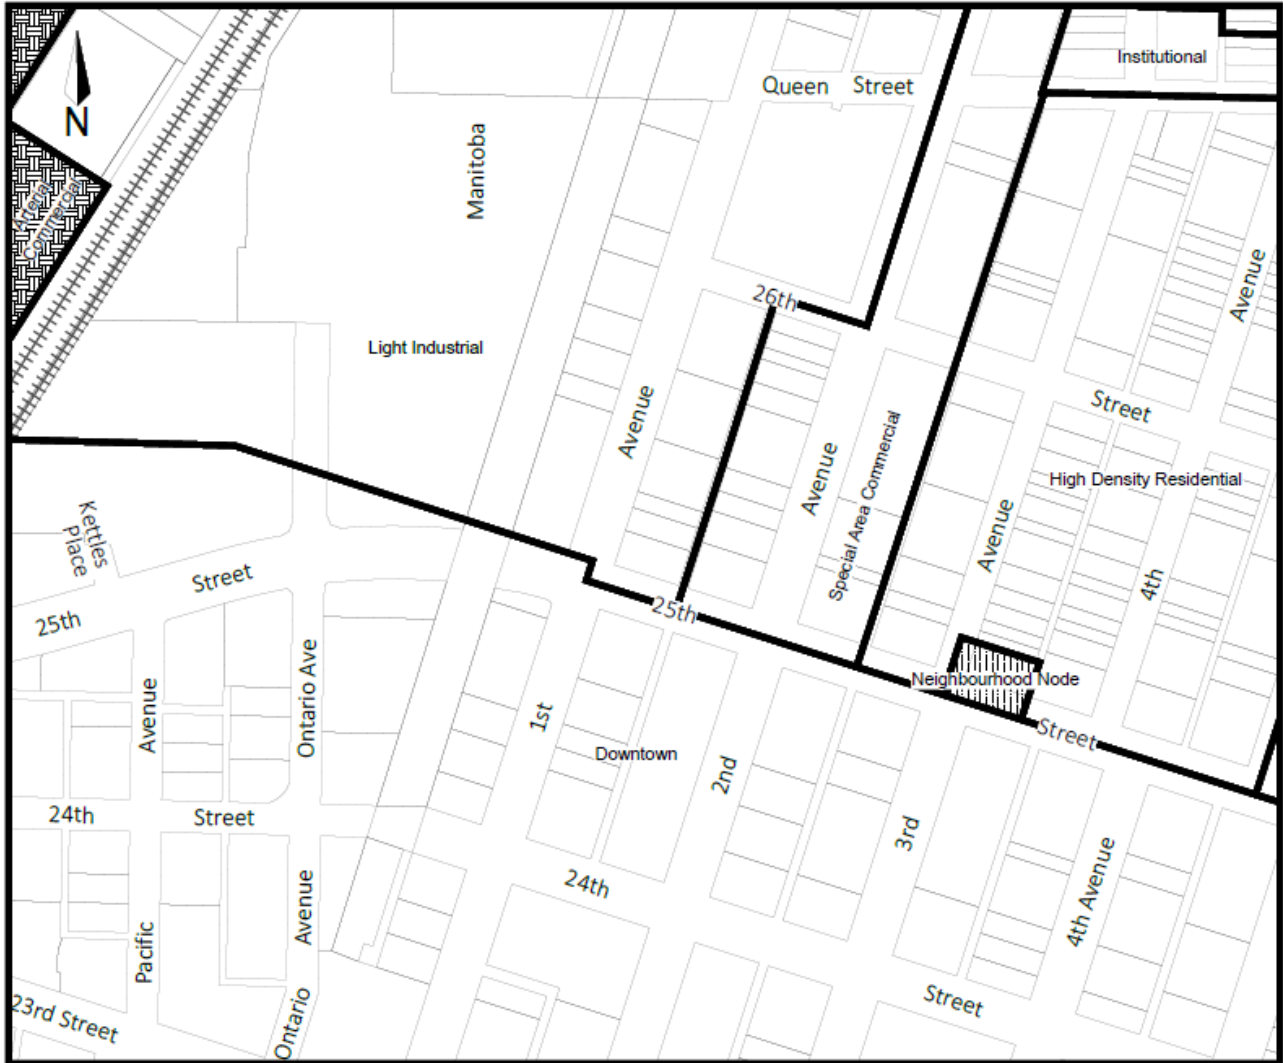

Appendix "A"

Map 5

OFFICIAL COMMUNITY PLAN - LAND USE MAP

- | | | |
|---|---|--|
|  From Residential to Corridor Mixed Use |  From Arterial Commercial to Station Mixed Use |  From Low Density Residential 1 to Corridor Residential |
|  From Low Density Residential 1 to Corridor Mixed Use |  From Low Density Residential 1 to Station Mixed Use |  From Medium Density to Corridor Residential |
|  From Medium Density Residential to Corridor Mixed Use | | |

Appendix "A"

Map 6

OFFICIAL COMMUNITY PLAN - LAND USE MAP

From Arterial Commercial to Station Mixed Use

From Neighbourhood Node to Station Mixed Use

Schedule "A"

To	From	Civic Address	Surface Parcel No.
Community Facility (CF)	Residential (RES)	22 33rd St E	131878525
Community Facility (CF)	Low Density Residential 1 (RLD1)	204 30th St W	135939280
			135939291
Corridor Main Street (CMS)	Special Area Commercial (CSA)	202 33rd St W	118967776
		204 33rd St W	118968902
			118968913
			118968924
		210 33rd St W	118968935
			136158048
		212 33rd St W	136158059
		214 33rd St W	118968957
		216 33rd St W	120791729
			120791730
		218 33rd St W	118967765
		302 33rd St W	135697629
		402 33rd St W	118967754
		404 33rd St W	118968980
			131605354
		406 33rd St W	118969004
			131605343
		410 33rd St W	118969015
			118969026
		414 33rd St W	118969037
			136158228
		418 33rd St W	118969059
			136158239
		420 33rd St W	118967743
		504 33rd St W	118967732
			118969060
			118969071
			118969082
516 33rd St W	118969093		
	118969105		
	118969116		
	136158284		
518 33rd St W	118969138		
	136158295		