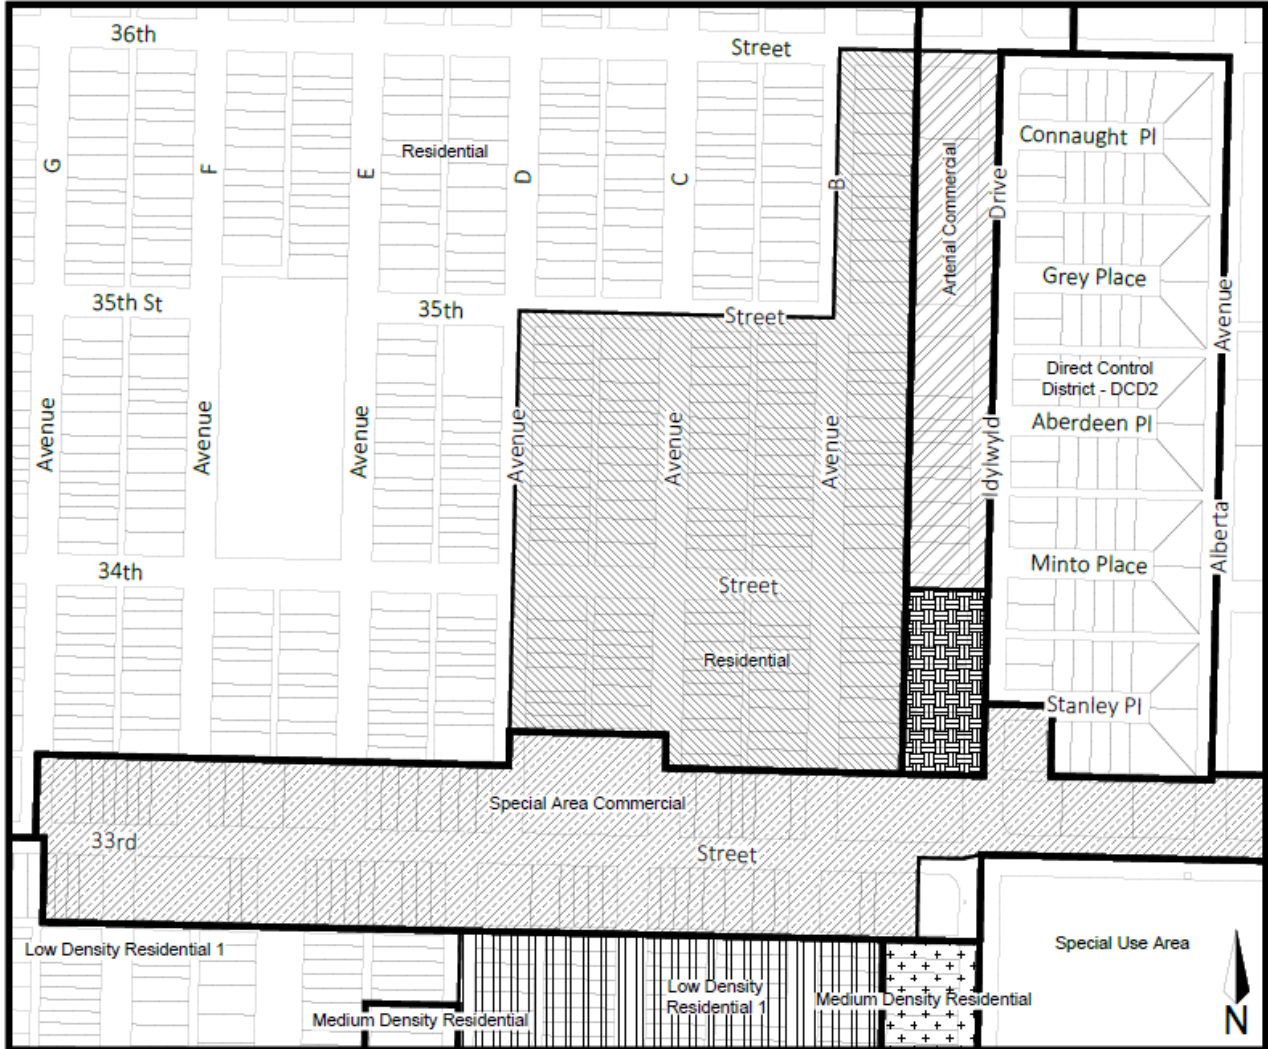

Appendix "A"

Map 1

OFFICIAL COMMUNITY PLAN - LAND USE MAP

From Special Area Commercial to Corridor Main Street From Arterial Commercial to Corridor Mixed Use	From Medium Density Residential to Corridor Mixed Use From Arterial Commercial to Station Mixed Use	From Residential to Corridor Residential From Low Density Residential 1 to Corridor Residential