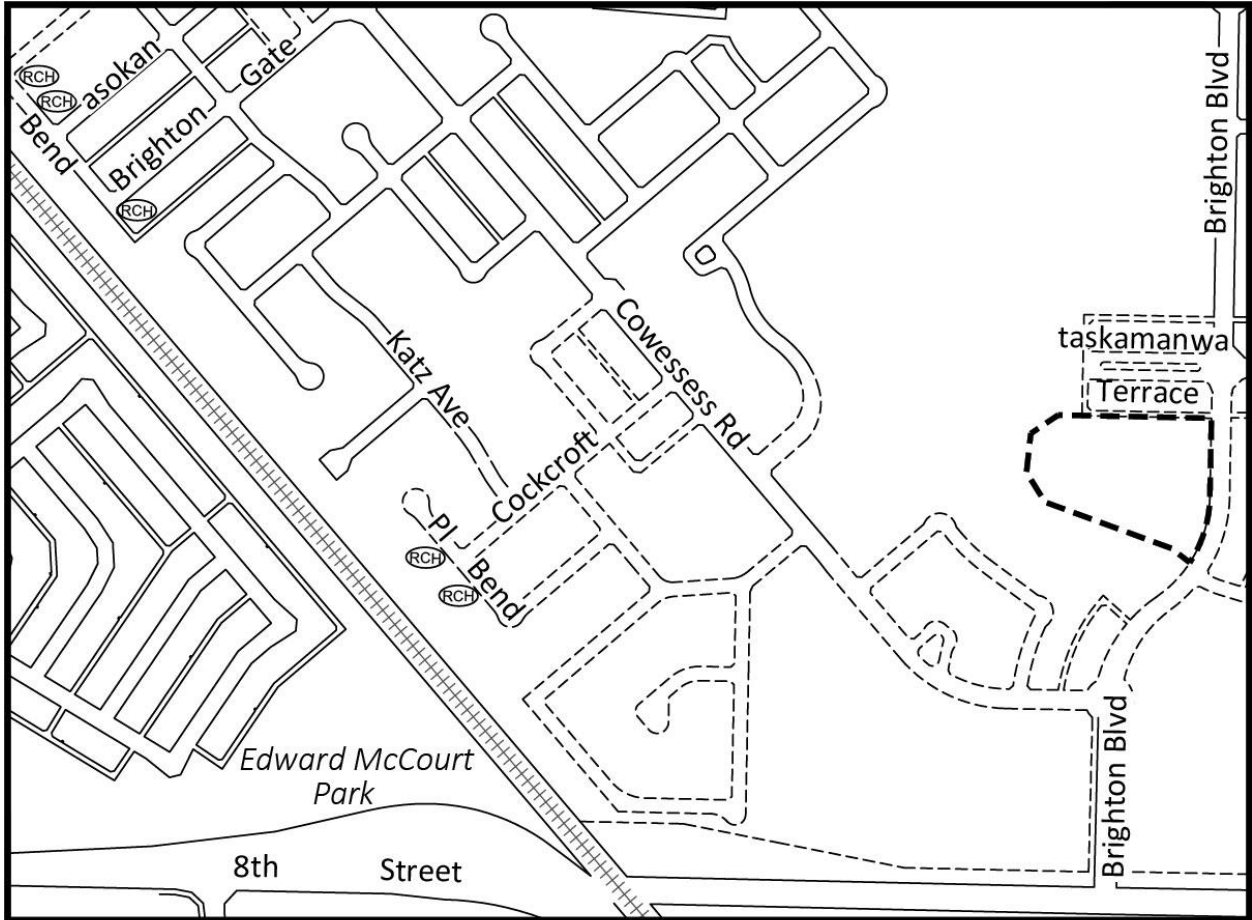

Brighton Concept Plan Amendment

PROPOSED BRIGHTON CONCEPT PLAN AMENDMENT

-  New Residential Care Home
-  Boundary Adjustment of Low Density Multi Unit Dwelling Site

CPA_080_09AD