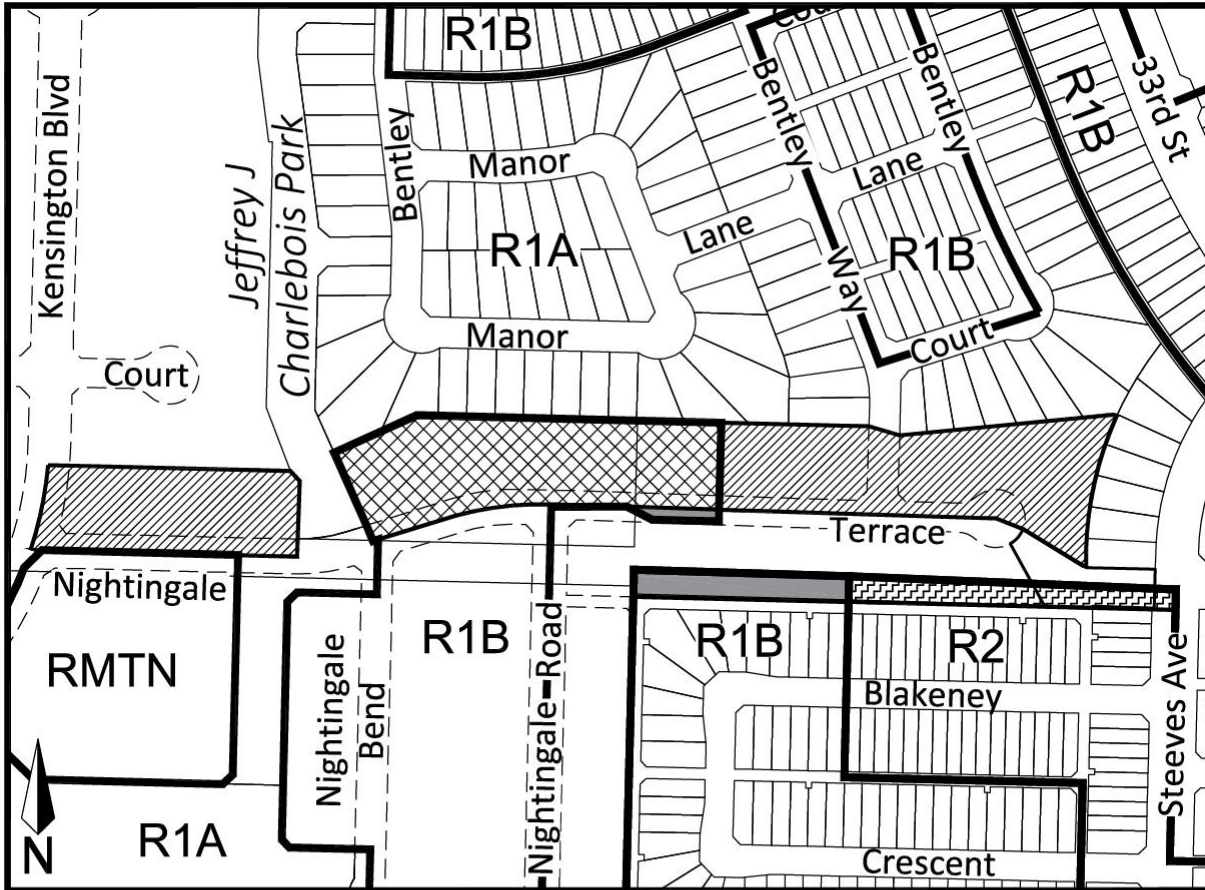

Proposed Rezoning Location Plan – Nightingale Terrace

PROPOSED ZONING AMENDMENT

- | | |
|---|---|
|  From R1A to R2 |  From R1B to R2 |
|  From R1B to R1A |  From R2 to R1A |

File No. RZ14-2023