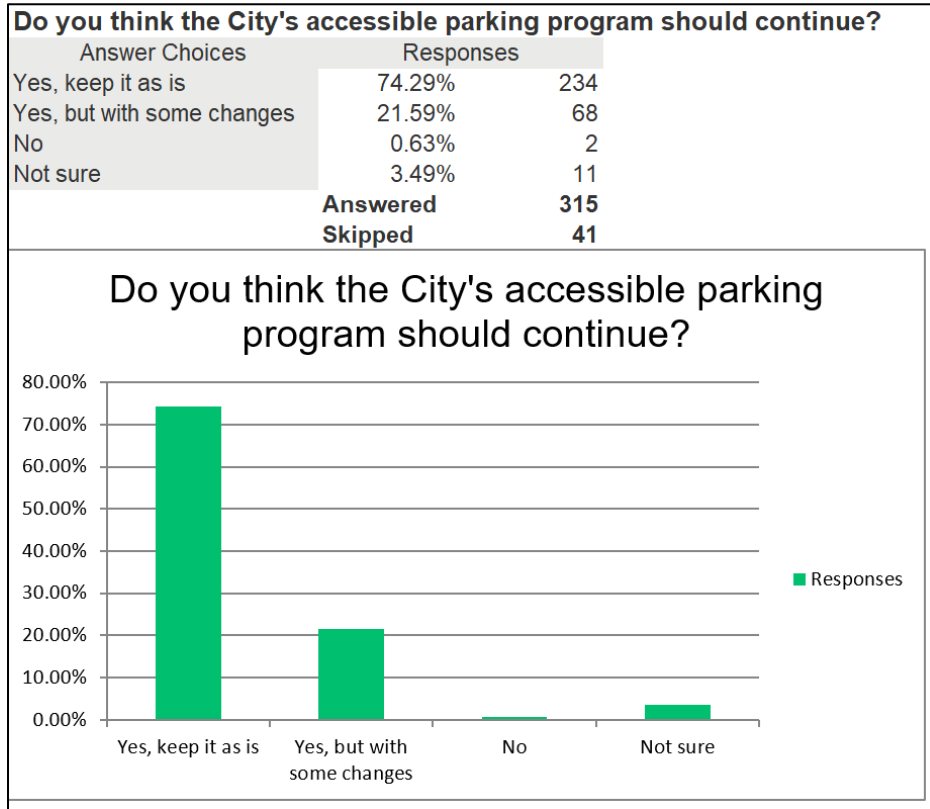

Results From User Survey

Do you feel on-street parking in the following pay parking areas is sufficiently accessible for those with mobility challenges?

	Yes	No	Not sure	Total
Downtown	49.25% 164	42.64% 142	8.11% 27	333
Riversdale	33.93% 113	21.32% 71	44.74% 149	333
Broadway	36.64% 122	43.54% 145	19.82% 66	333
Sutherland	34.23% 114	20.12% 67	45.65% 152	333
	Answered			333
	Skipped			23

Do you feel on-street parking in the following pay parking areas is sufficiently accessible for those with mobility challenges?