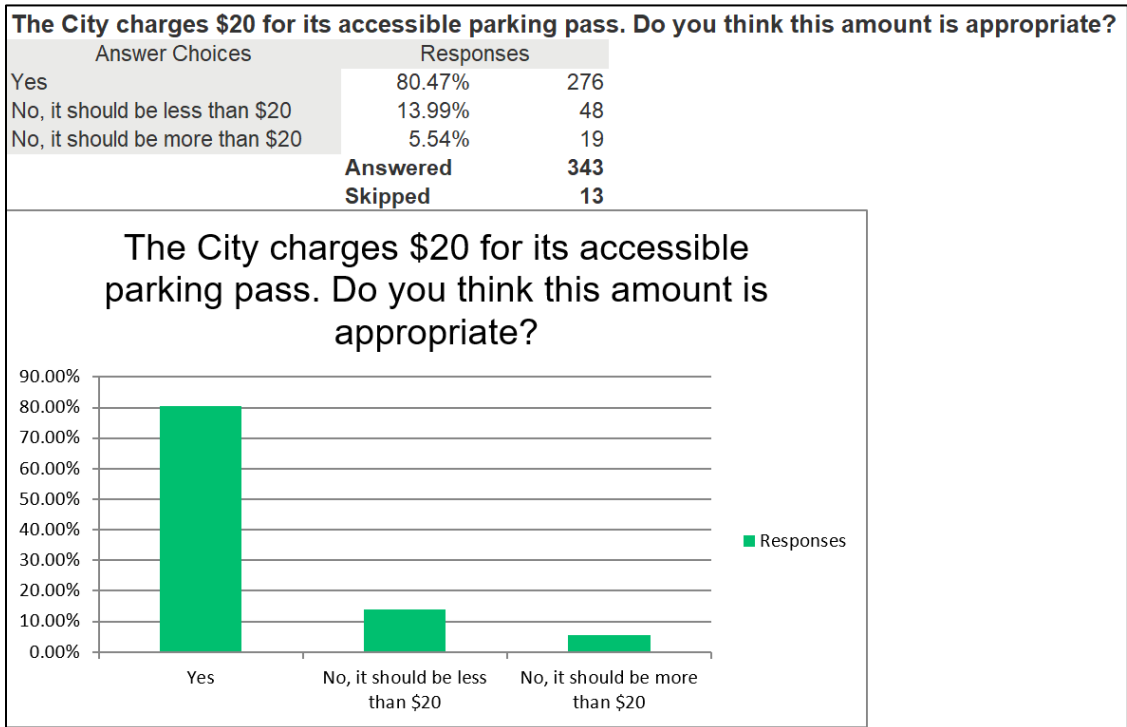

Results From User Survey

Do you feel on-street parking in the following pay parking areas is sufficiently accessible for those with mobility challenges?

	Yes	No	Not sure	Total
Downtown	49.25% 164	42.64% 142	8.11% 27	333
Riversdale	33.93% 113	21.32% 71	44.74% 149	333
Broadway	36.64% 122	43.54% 145	19.82% 66	333
Sutherland	34.23% 114	20.12% 67	45.65% 152	333
	Answered			333
	Skipped			23

Do you feel on-street parking in the following pay parking areas is sufficiently accessible for those with mobility challenges?