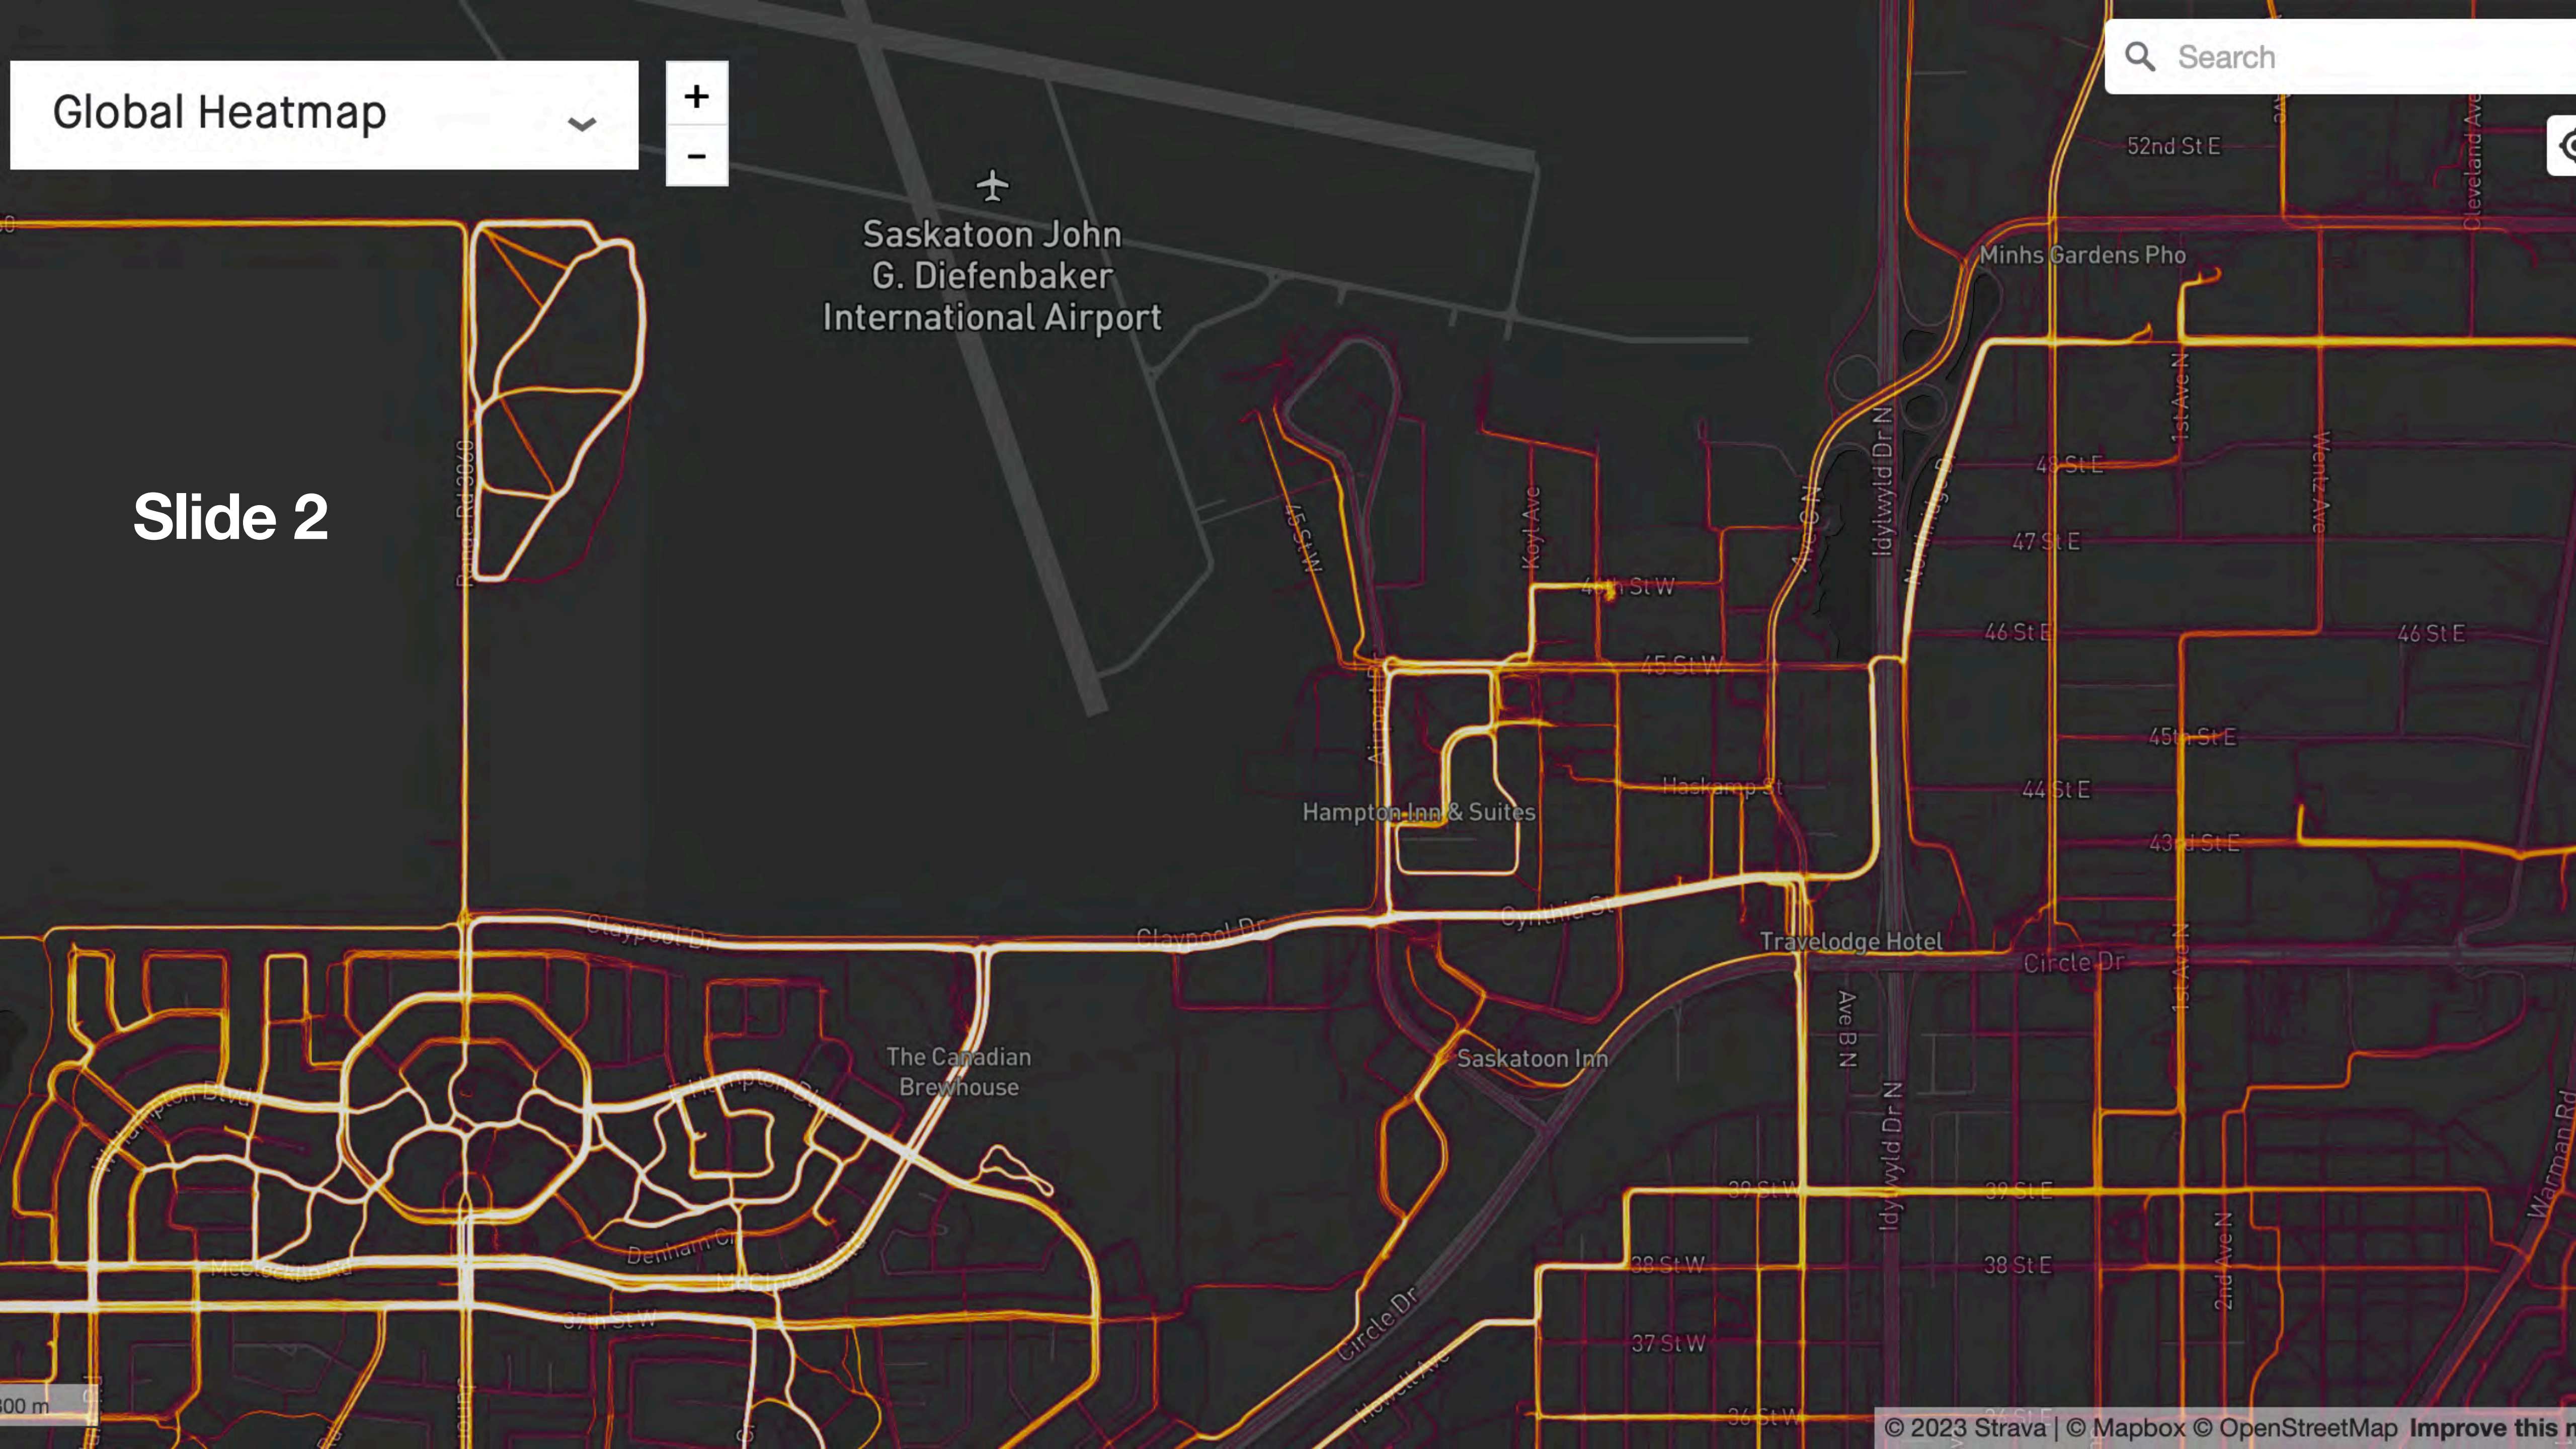

**Merlin Toth**

**Connecting Ave C Presentation**

# Slide 1

Saskatoon John G. Diefenbaker International Airport

Slide 2

## Slide 5

- **Desire Line  
east side of  
Ave C  
between  
Cynthia St  
and Gyles  
Place**