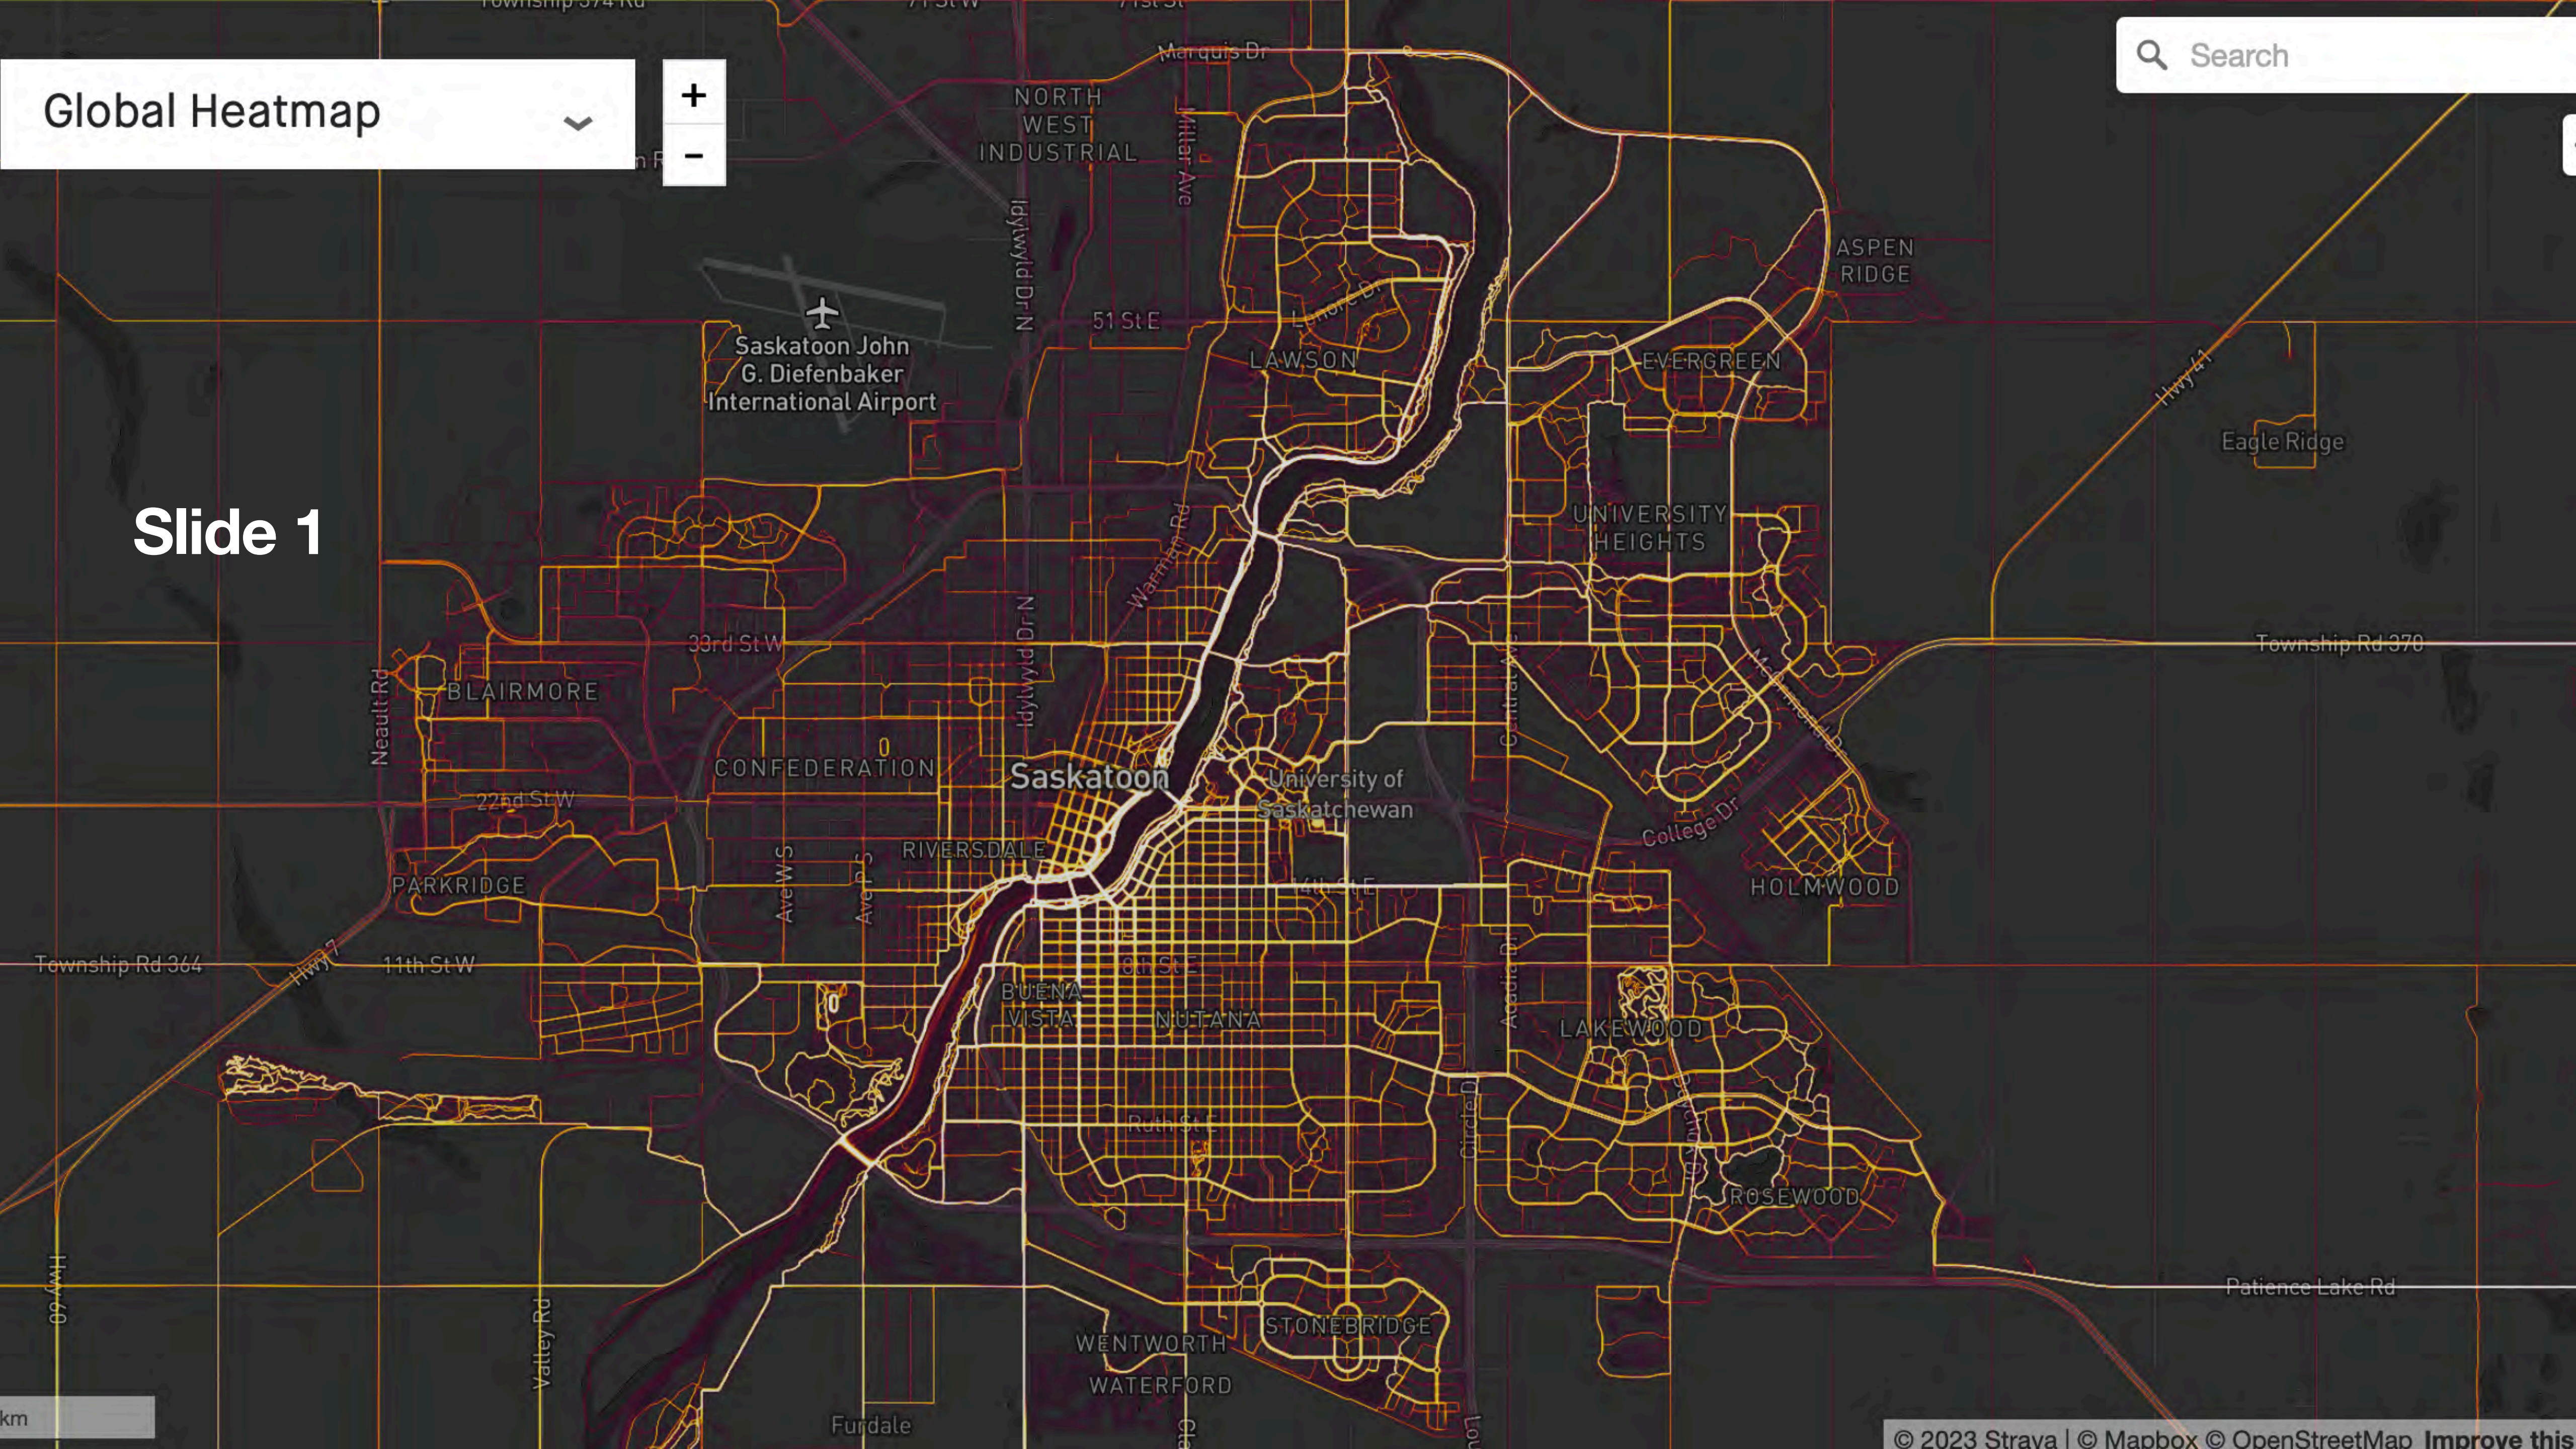

**Merlin Toth**

**Connecting Ave C Presentation**

# Slide 1

Saskatoon John G. Diefenbaker International Airport

Slide 2

## Slide 5

- **Desire Line  
east side of  
Ave C  
between  
Cynthia St  
and Gyles  
Place**