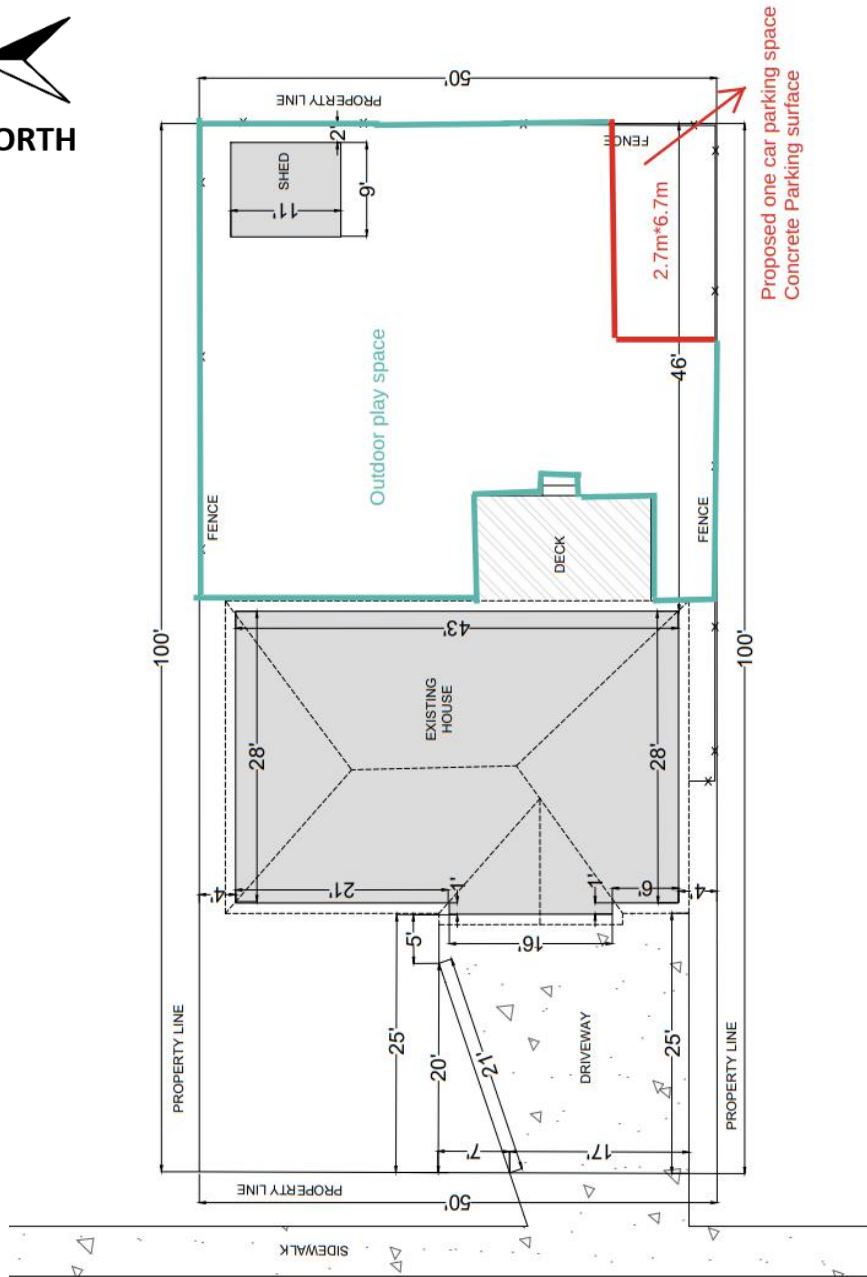

Site Plan and Elevations – 1509 Early Drive

NORTH

Proposed one car parking space
Concrete Parking surface