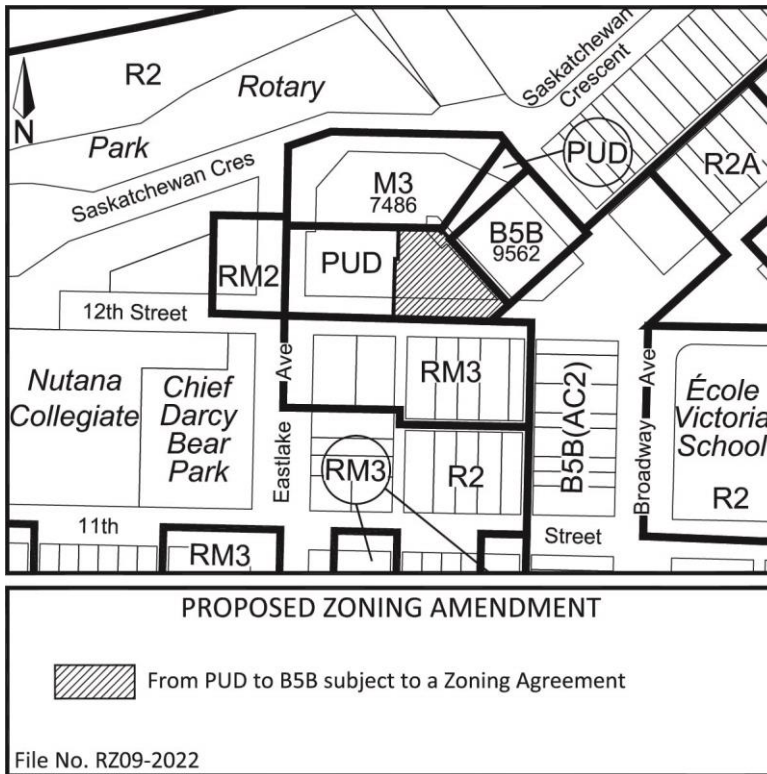

Location Maps – 509 12th Street East

Site Context

	property line		509 12th Street East
	City Centre		formerly part of 509 12th Street East

N:\Planning\MAPPING\Requests\Internal\A-Planning & Development\Location Plans\500 Block 12th St E.dwg