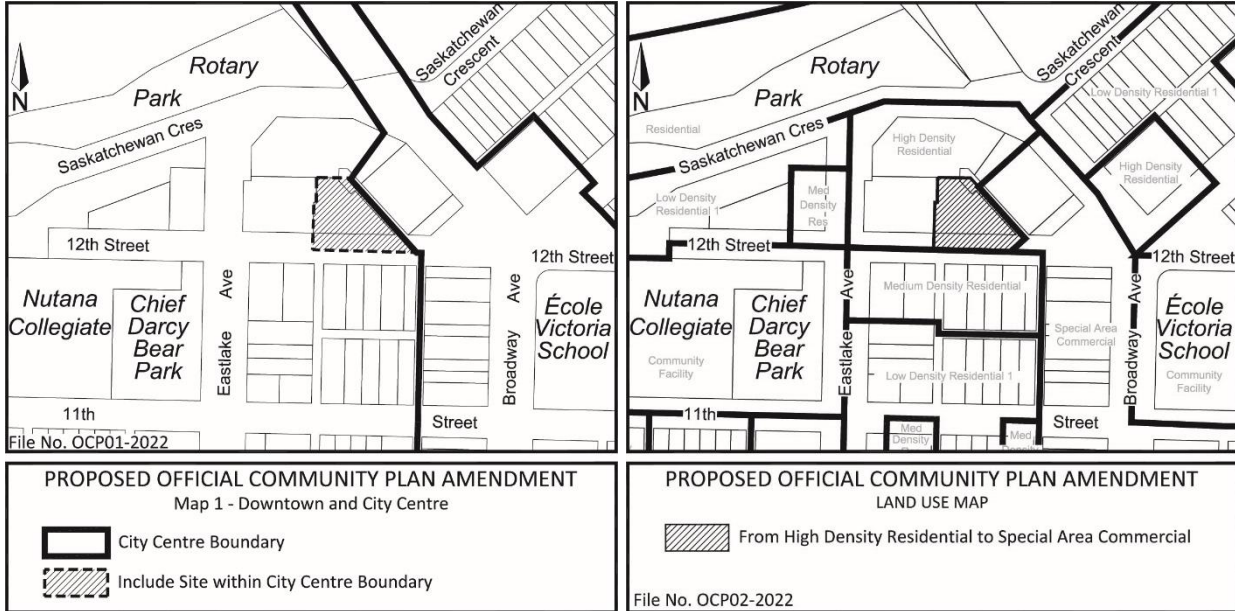

Location Maps – 509 12th Street East

Site Context

	property line		509 12th Street East
	City Centre		formerly part of 509 12th Street East

N:\Planning\MAPPING\Requests\Internal\A-Planning & Development\Location Plans\500 Block 12th St E.dwg