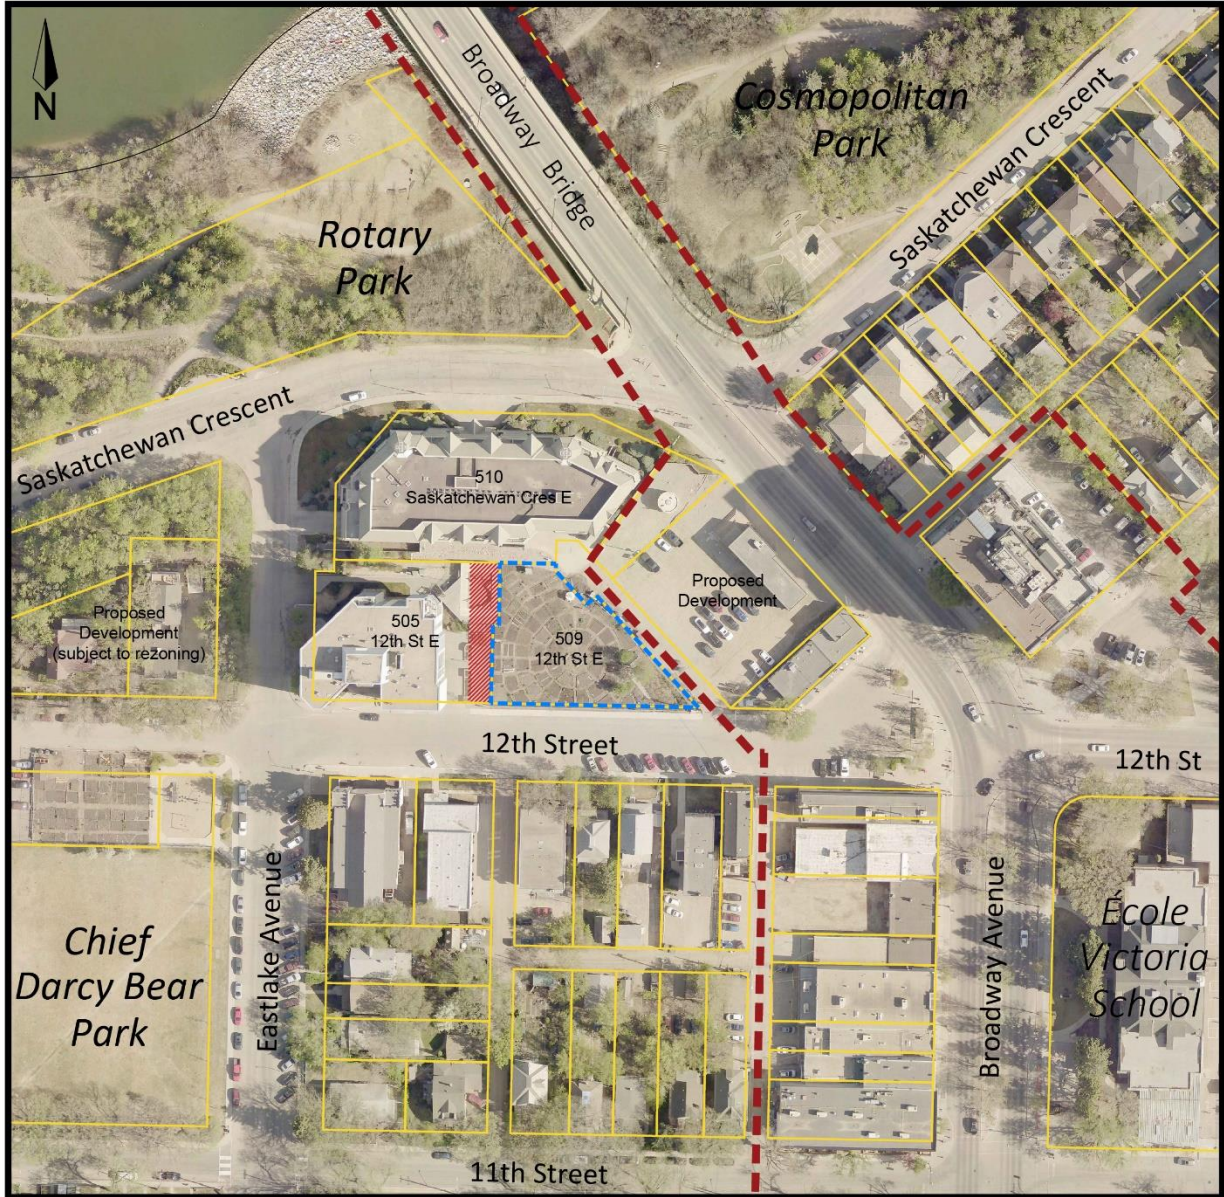

Location Maps – 509 12th Street East

Site Context

	property line		509 12th Street East
	City Centre		formerly part of 509 12th Street East

N:\Planning\MAPPING\Requests\Internal\A-Planning & Development\Location Plans\500 Block 12th St E.dwg