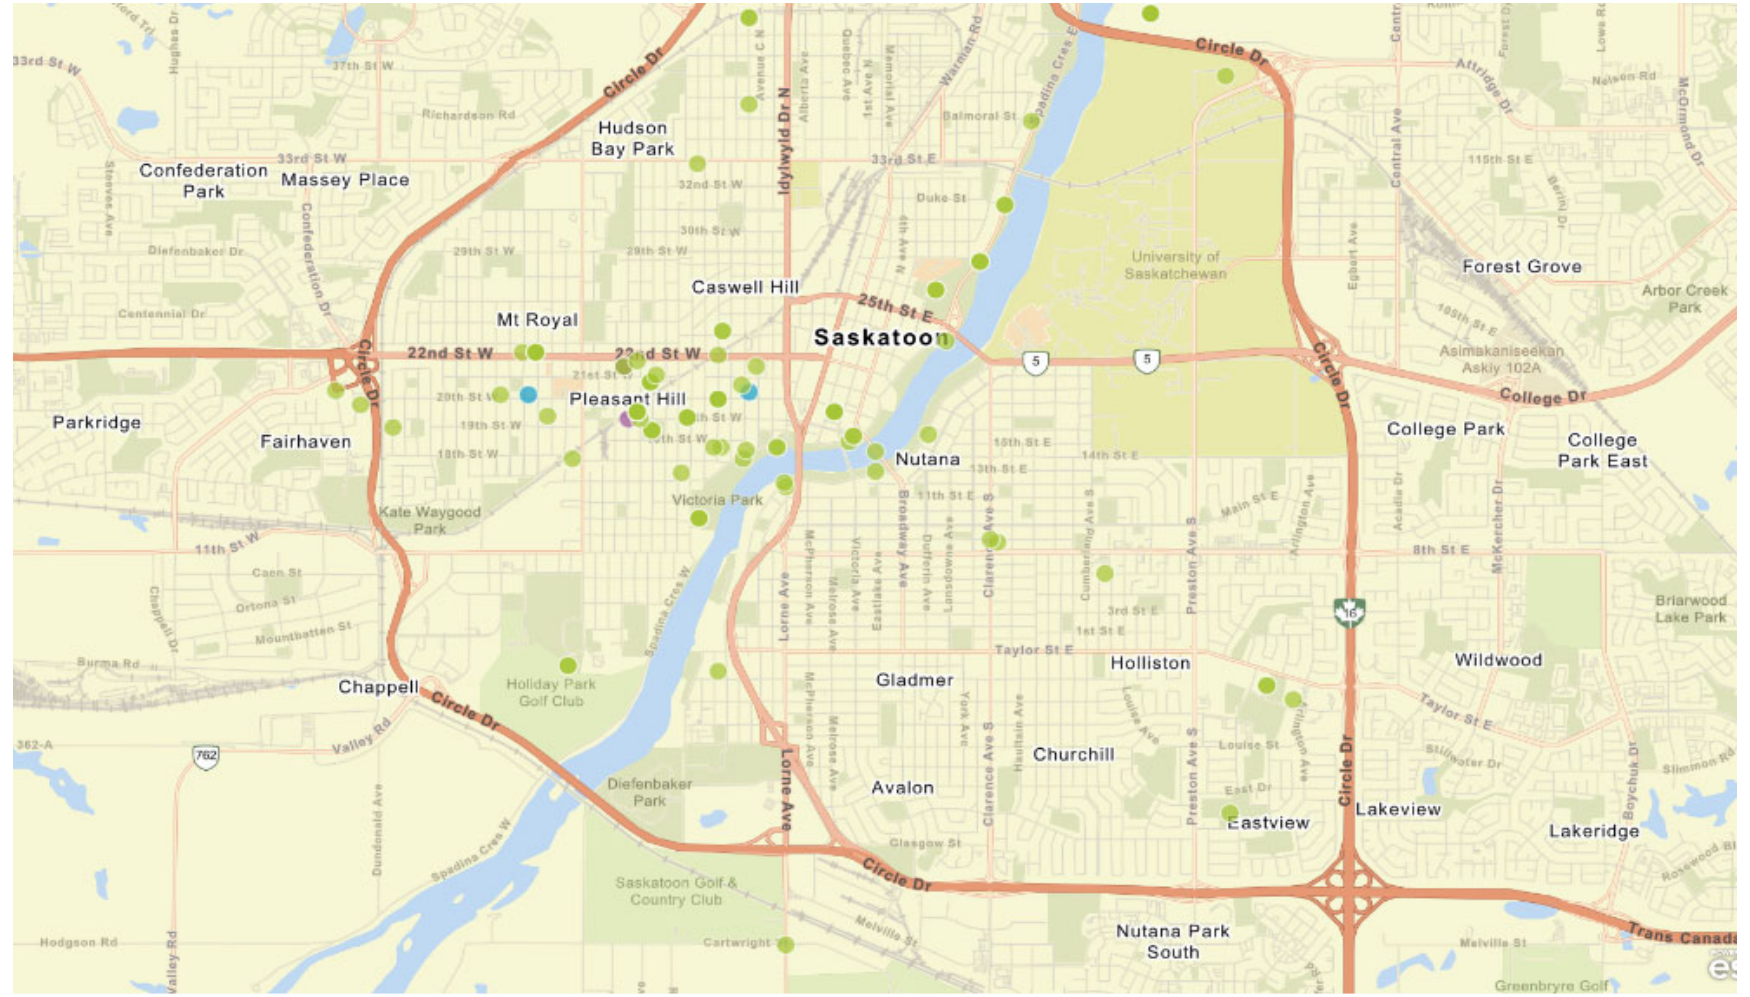

Encampments 2021

Neighbourhood	Count
AGRIPLACE	1
CASWELL HILL	3
CITY PARK	8
CN INDUSTRIAL	1
CONFEDERATION URBAN CENTR	2
DOWNTOWN	11
EASTVIEW	1
EXHIBITION	1
GORDIE HOWE MANAGEMENT AR	2
HOLLISTON	1
KING GEORGE	4
MARQUIS INDUSTRIAL	5
MAYFAIR	3
MEADOWGREEN	1
MOUNT ROYAL	6
NORTH INDUSTRIAL	2
NORTH PARK	1
NUTANA	4
NUTANA URBAN CENTRE	3
PLEASANT HILL	14
RIVERSDALE	20
SILVERSPRING	1
SILVERWOOD HEIGHTS	1
U OF S LANDS MANAGEMENT A	1
U OF S LANDS NORTH MANAGE	8
VARSITY VIEW	2
WEST INDUSTRIAL	9
	116

Encampments 2022

Neighbourhood	Count
Miscellaneous	3
ADELAIDE/CHURCHILL	8
AIRPORT BUSINESS AREA	11
BLAIRMORE DEVELOPMENT ARE	2
BLAIRMORE URBAN CENTRE	2
BREVOORT PARK	14
BUENA VISTA	2
CASWELL HILL	17
CENTRAL INDUSTRIAL	10
CITY PARK	29
COLLEGE PARK	3
COLLEGE PARK EAST	2
CONFEDERATION PARK	1
CONFEDERATION URBAN CENTR	18
DOWNTOWN	57
EXHIBITION	2
FAIRHAVEN	2
GORDIE HOWE MANAGEMENT AR	2
GREYSTONE HEIGHTS	11
GROSVENOR PARK	7
HOLIDAY PARK	29
HOLLISTON	1
HUDSON BAY PARK	3
KELSEY - WOODLAWN	7
KING GEORGE	17
LAWSON HEIGHTS URBAN CENT	4
MARQUIS INDUSTRIAL	3
MASSEY PLACE	4
MAYFAIR	12
MEADOWGREEN	6
MONTGOMERY PLACE	10
MOUNT ROYAL	18
NORTH INDUSTRIAL	1
NORTH PARK	5
NUTANA	4
NUTANA PARK	3
NUTANA URBAN CENTRE	1
PACIFIC HEIGHTS	9
PARKRIDGE	3
PLEASANT HILL	49
QUEEN ELIZABETH	2
RICHMOND HEIGHTS	1
RIVER HEIGHTS	12
RIVERSDALE	54
SASKPOWER MANAGEMENT AREA	2
STONEBRIDGE	2
SUTHERLAND	9
U OF S LANDS MANAGEMENT A	11
U OF S LANDS NORTH MANAGE	2
UNIVERSITY HEIGHTS URBAN	2
VARSITY VIEW	2
WEST INDUSTRIAL	8
WESTMOUNT	4
WESTVIEW	2
WILDWOOD	7
	512