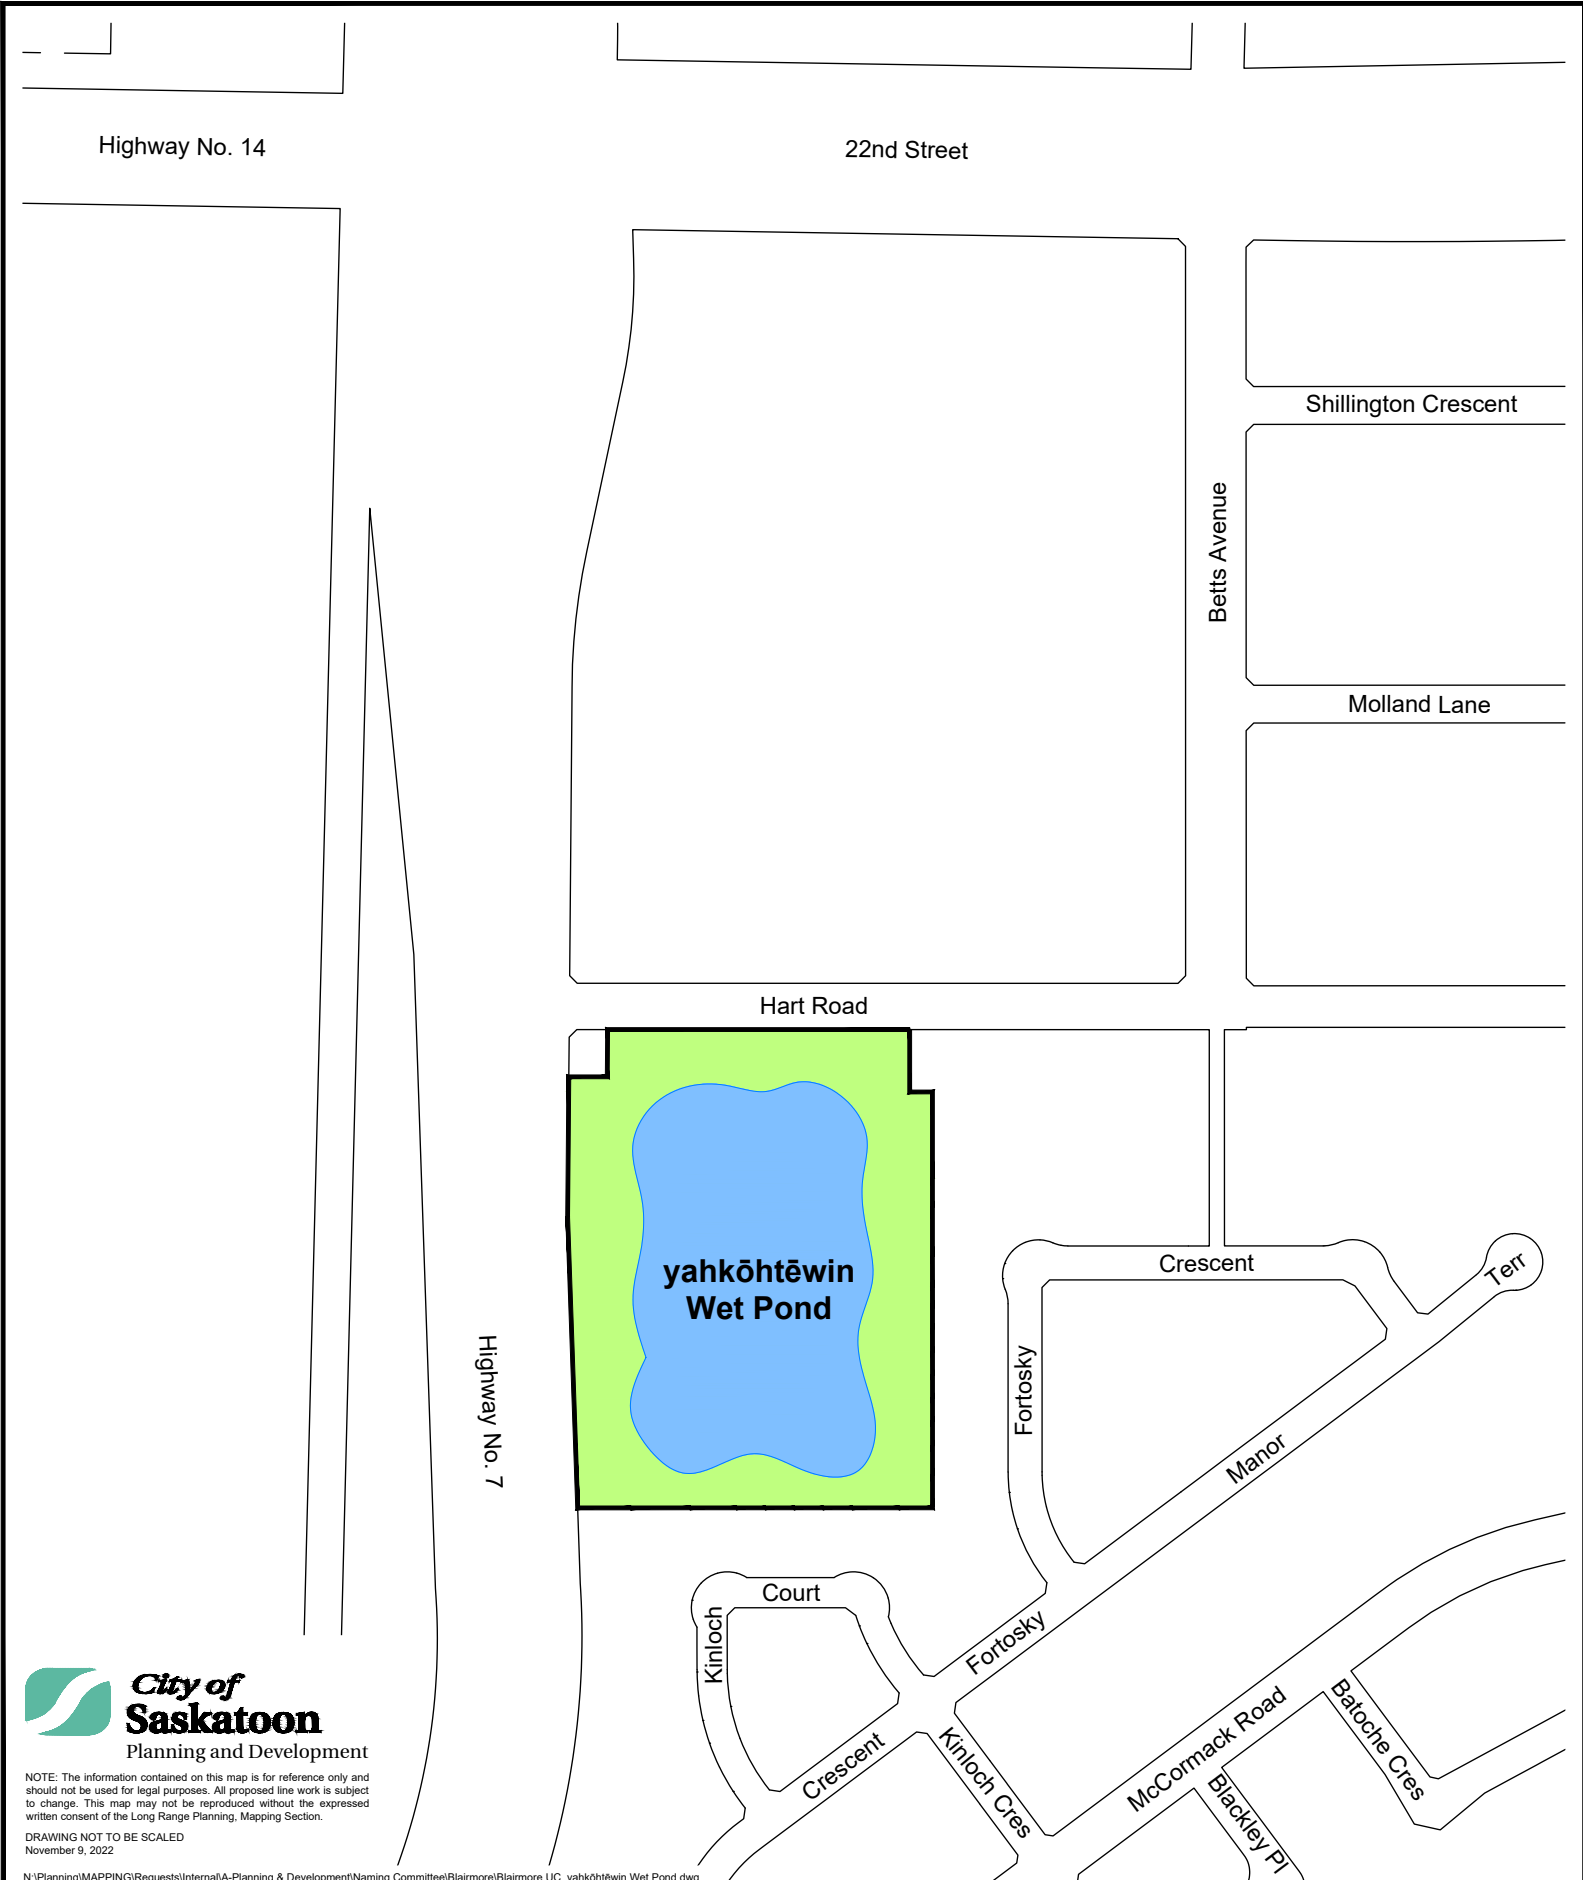

Blairmore Urban Centre: yahkōhtēwin Wet Pond

DRAWING NOT TO BE SCALED
November 9, 2022