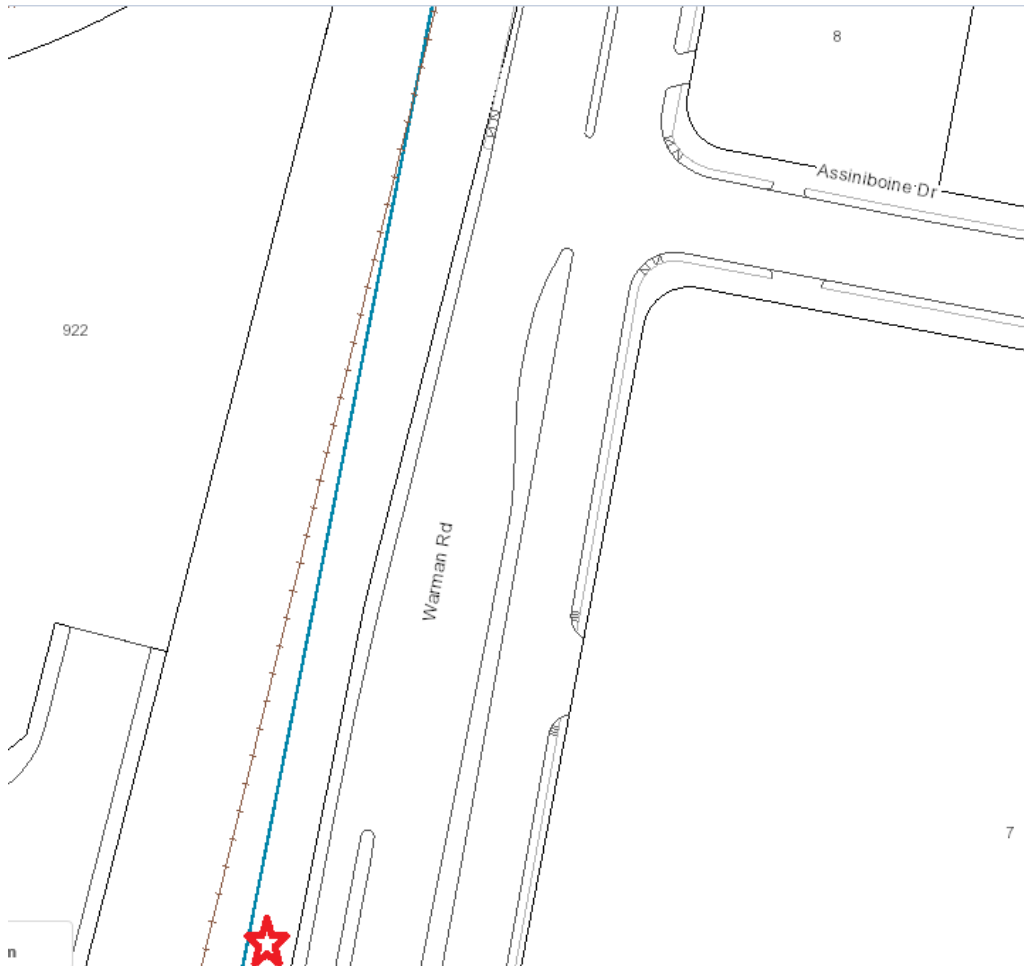

Location 1: 19th Street East & 4th Avenue South, NE side of 4th Ave S, 69 metres from Broadway Avenue/19th Street East intersection at west end of Broadway Bridge.

Location 2: 19th Street East & 4th Avenue South, NE side of 4th Ave S, 48 metres from
Broadway Avenue/19th Street East intersection at west end of Broadway Bridge.

Location 3: 19th Street East and Avenue A South. North side of 19th Street East. 40 metres NE of 19th St E/Ave A South intersection.

Location 4: Warman Road and Assiniboine Drive. W side of Warman Road. 130 metres SW from Warman Road/Assiniboine Drive intersection.

Location 5: Circle Drive West and Airport Drive. East side of Circle Drive West. 29 metres east of Circle Drive West/Airport Drive intersection.