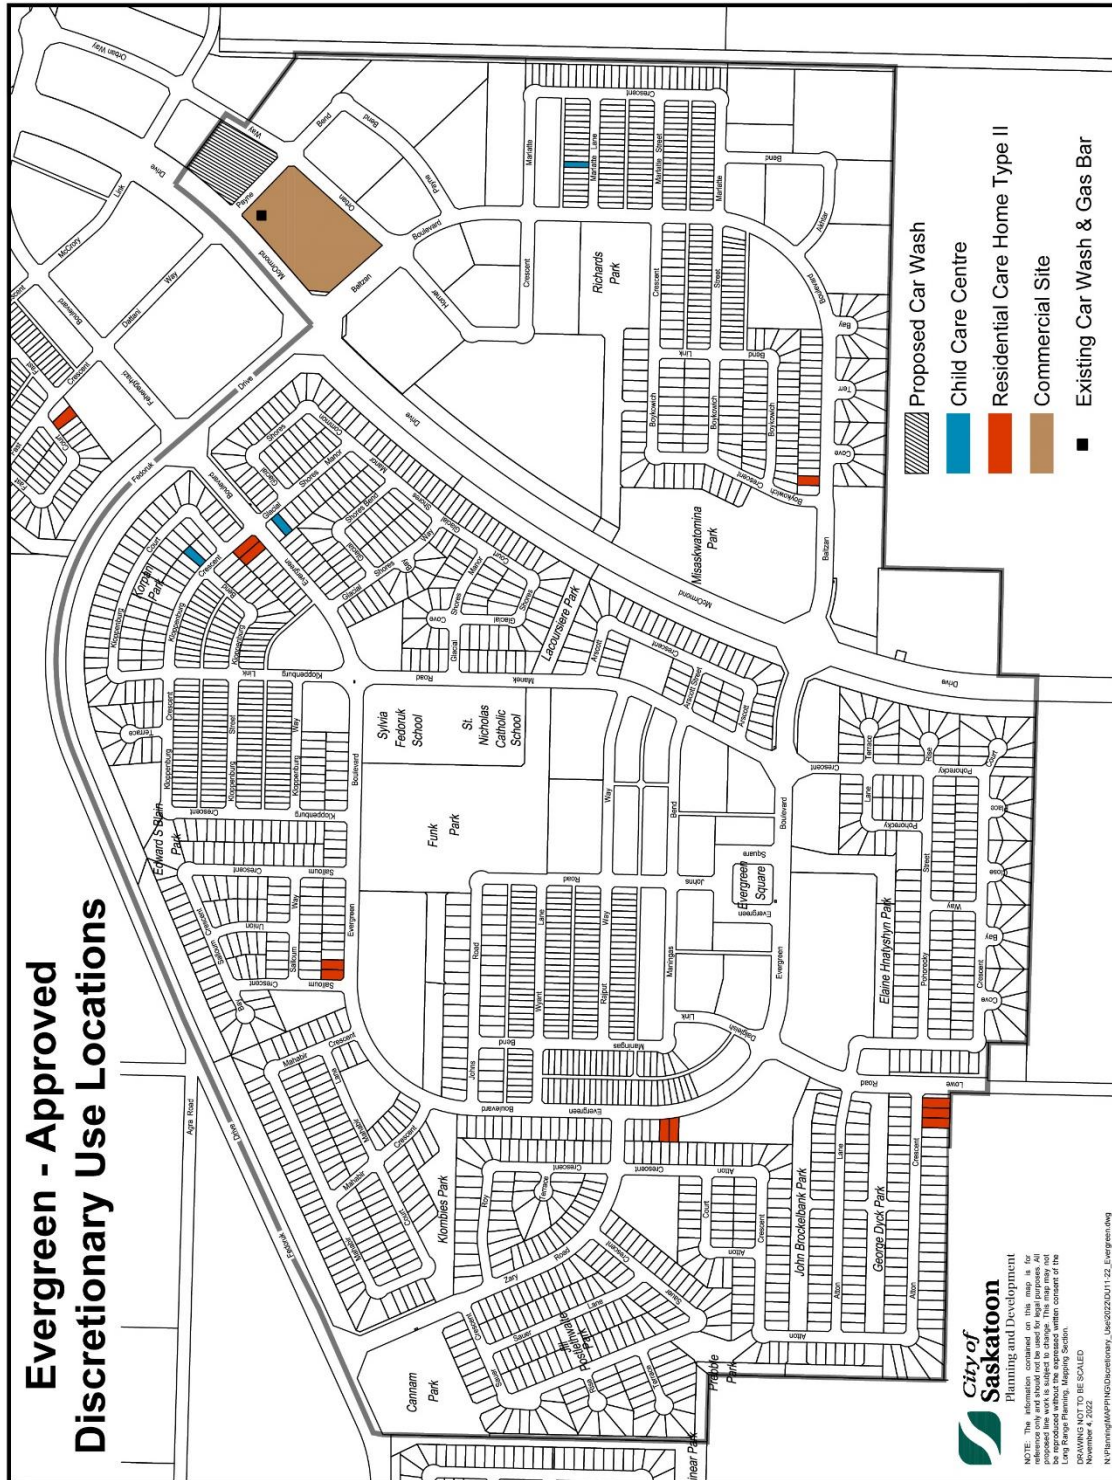

Discretionary Use Heat Map – Evergreen Neighbourhood

Evergreen - Approved Discretionary Use Locations