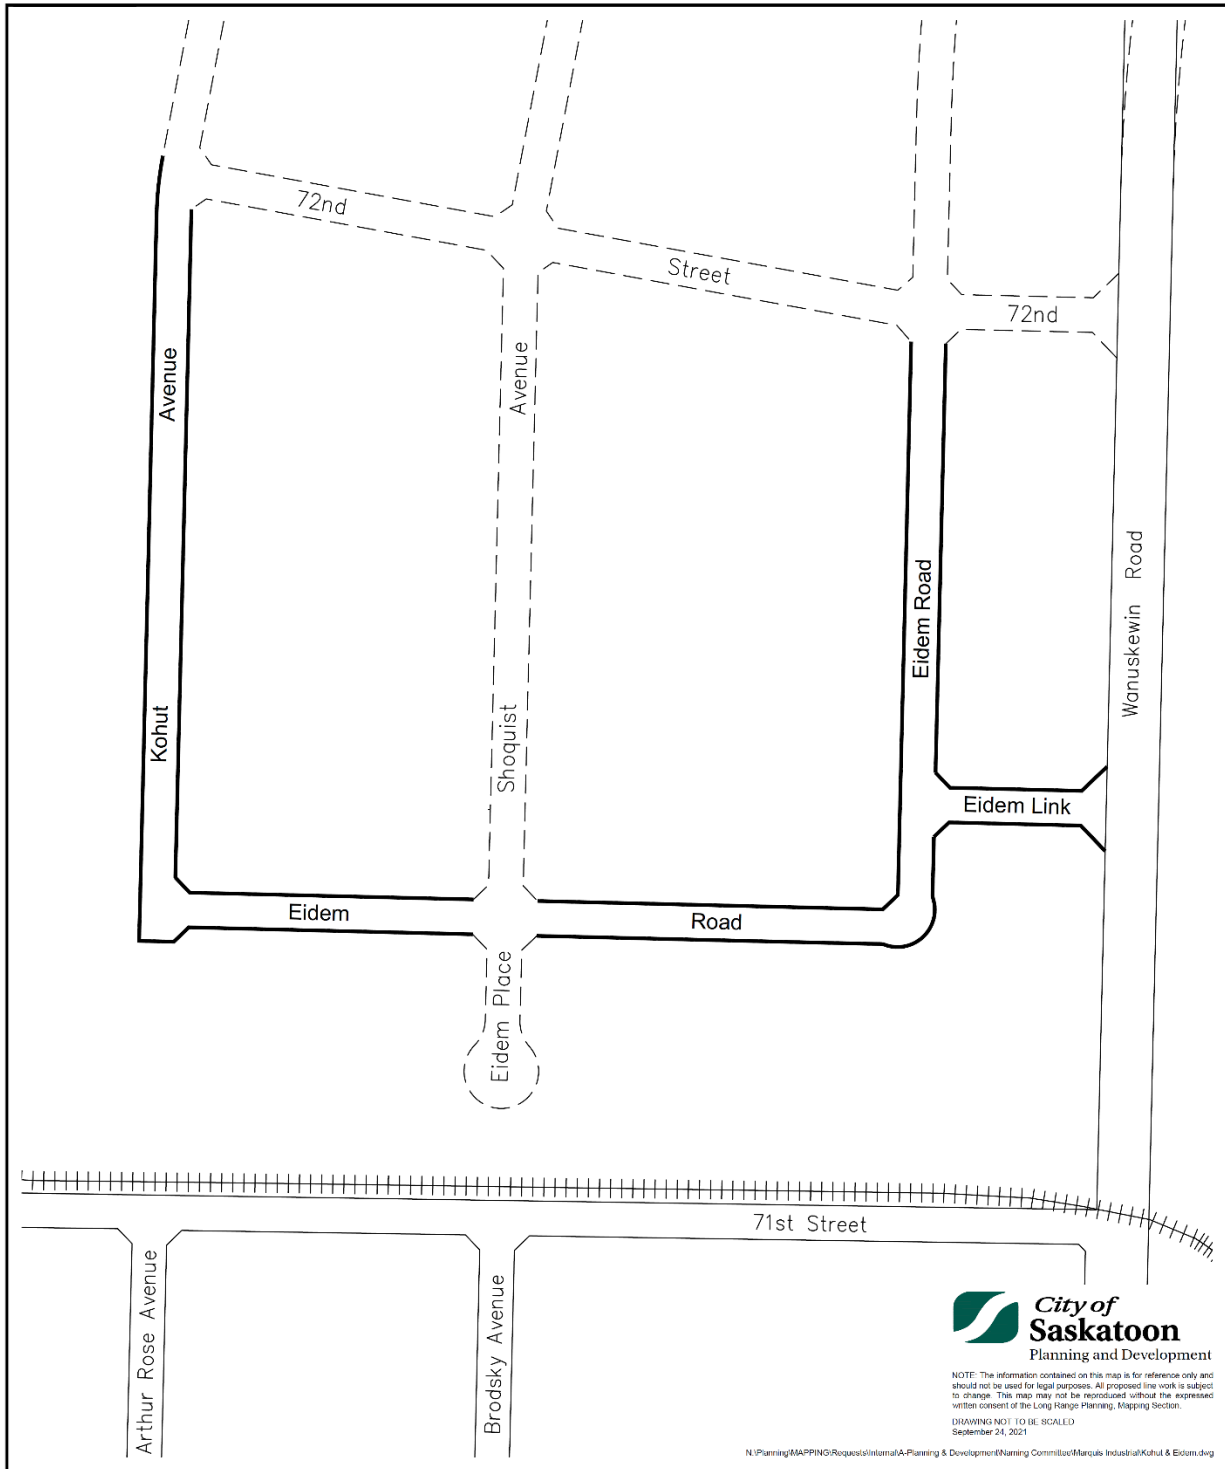

Marquis Industrial: Kohut and Eidem

City of Saskatoon
Planning and Development

DRAWING NOT TO BE SCALED
September 24, 2021