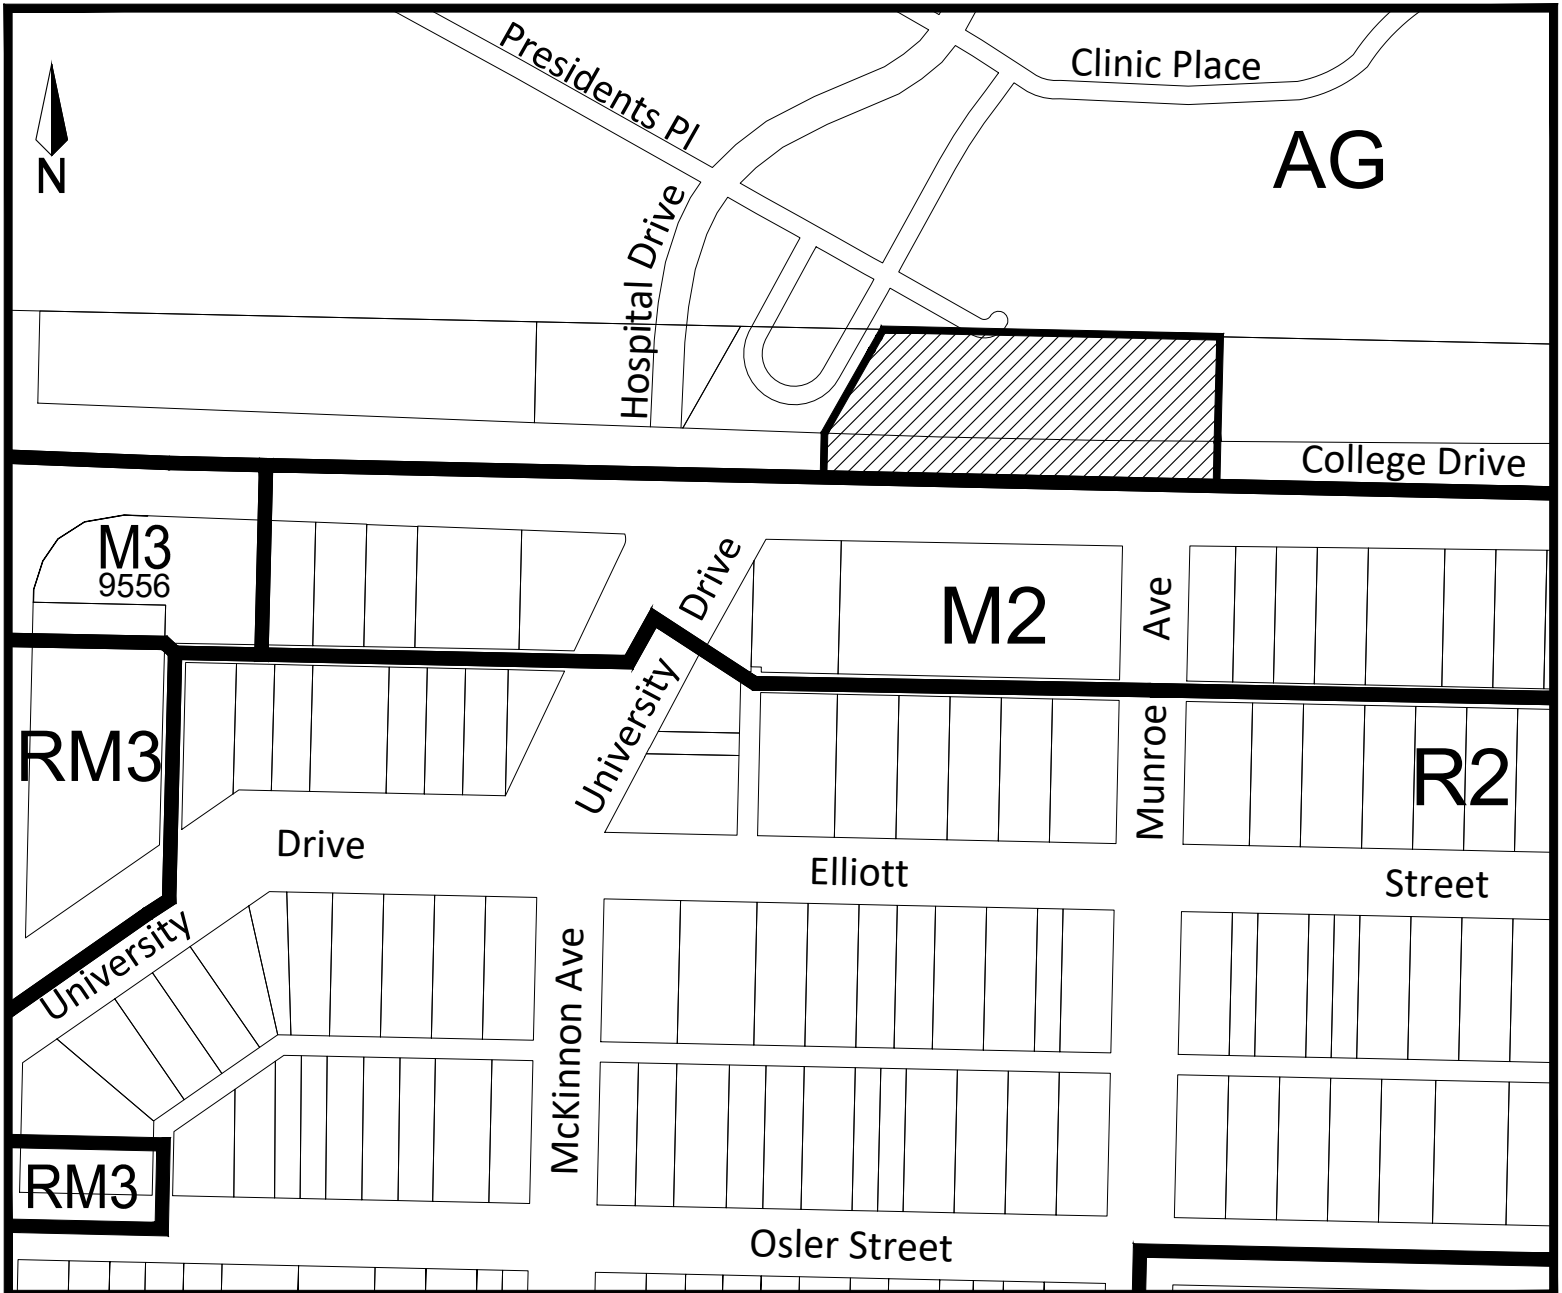

Proposed Zoning Amendment map - 1121 College Drive

ZONING AMENDMENT

From AG to M3 by Agreement