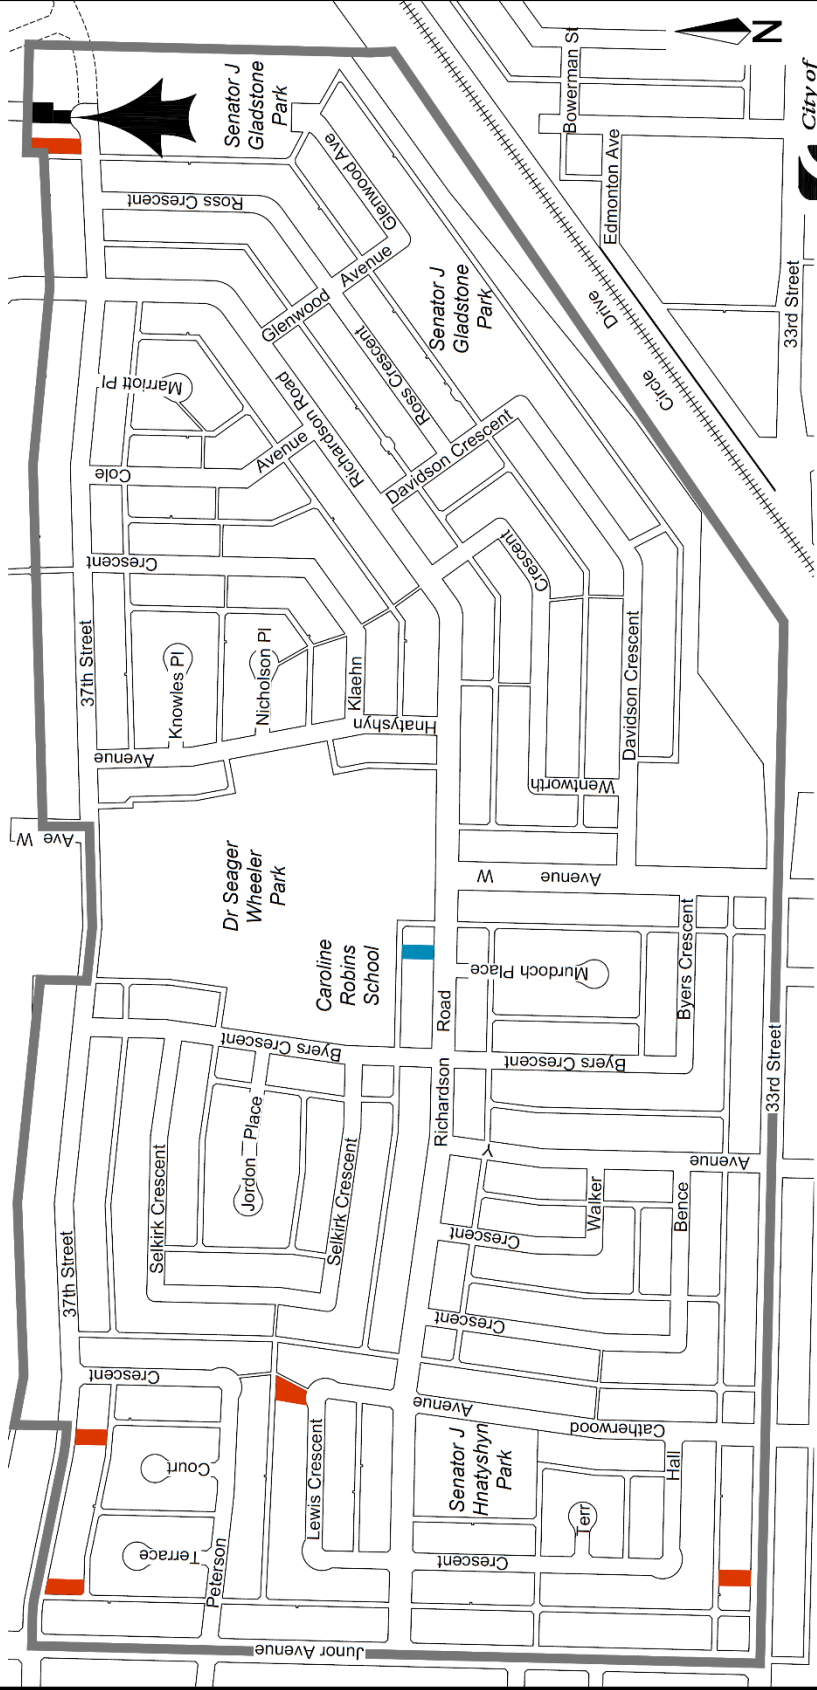

Westview Neighbourhood Discretionary Use Locations

- Proposed Residential Care Home Type II
- Child Care Centre
- Residential Care Home Type II

N:\Planning\MAPPING\Discretionary_Use\2021\DU_-_21_Westview.dwg