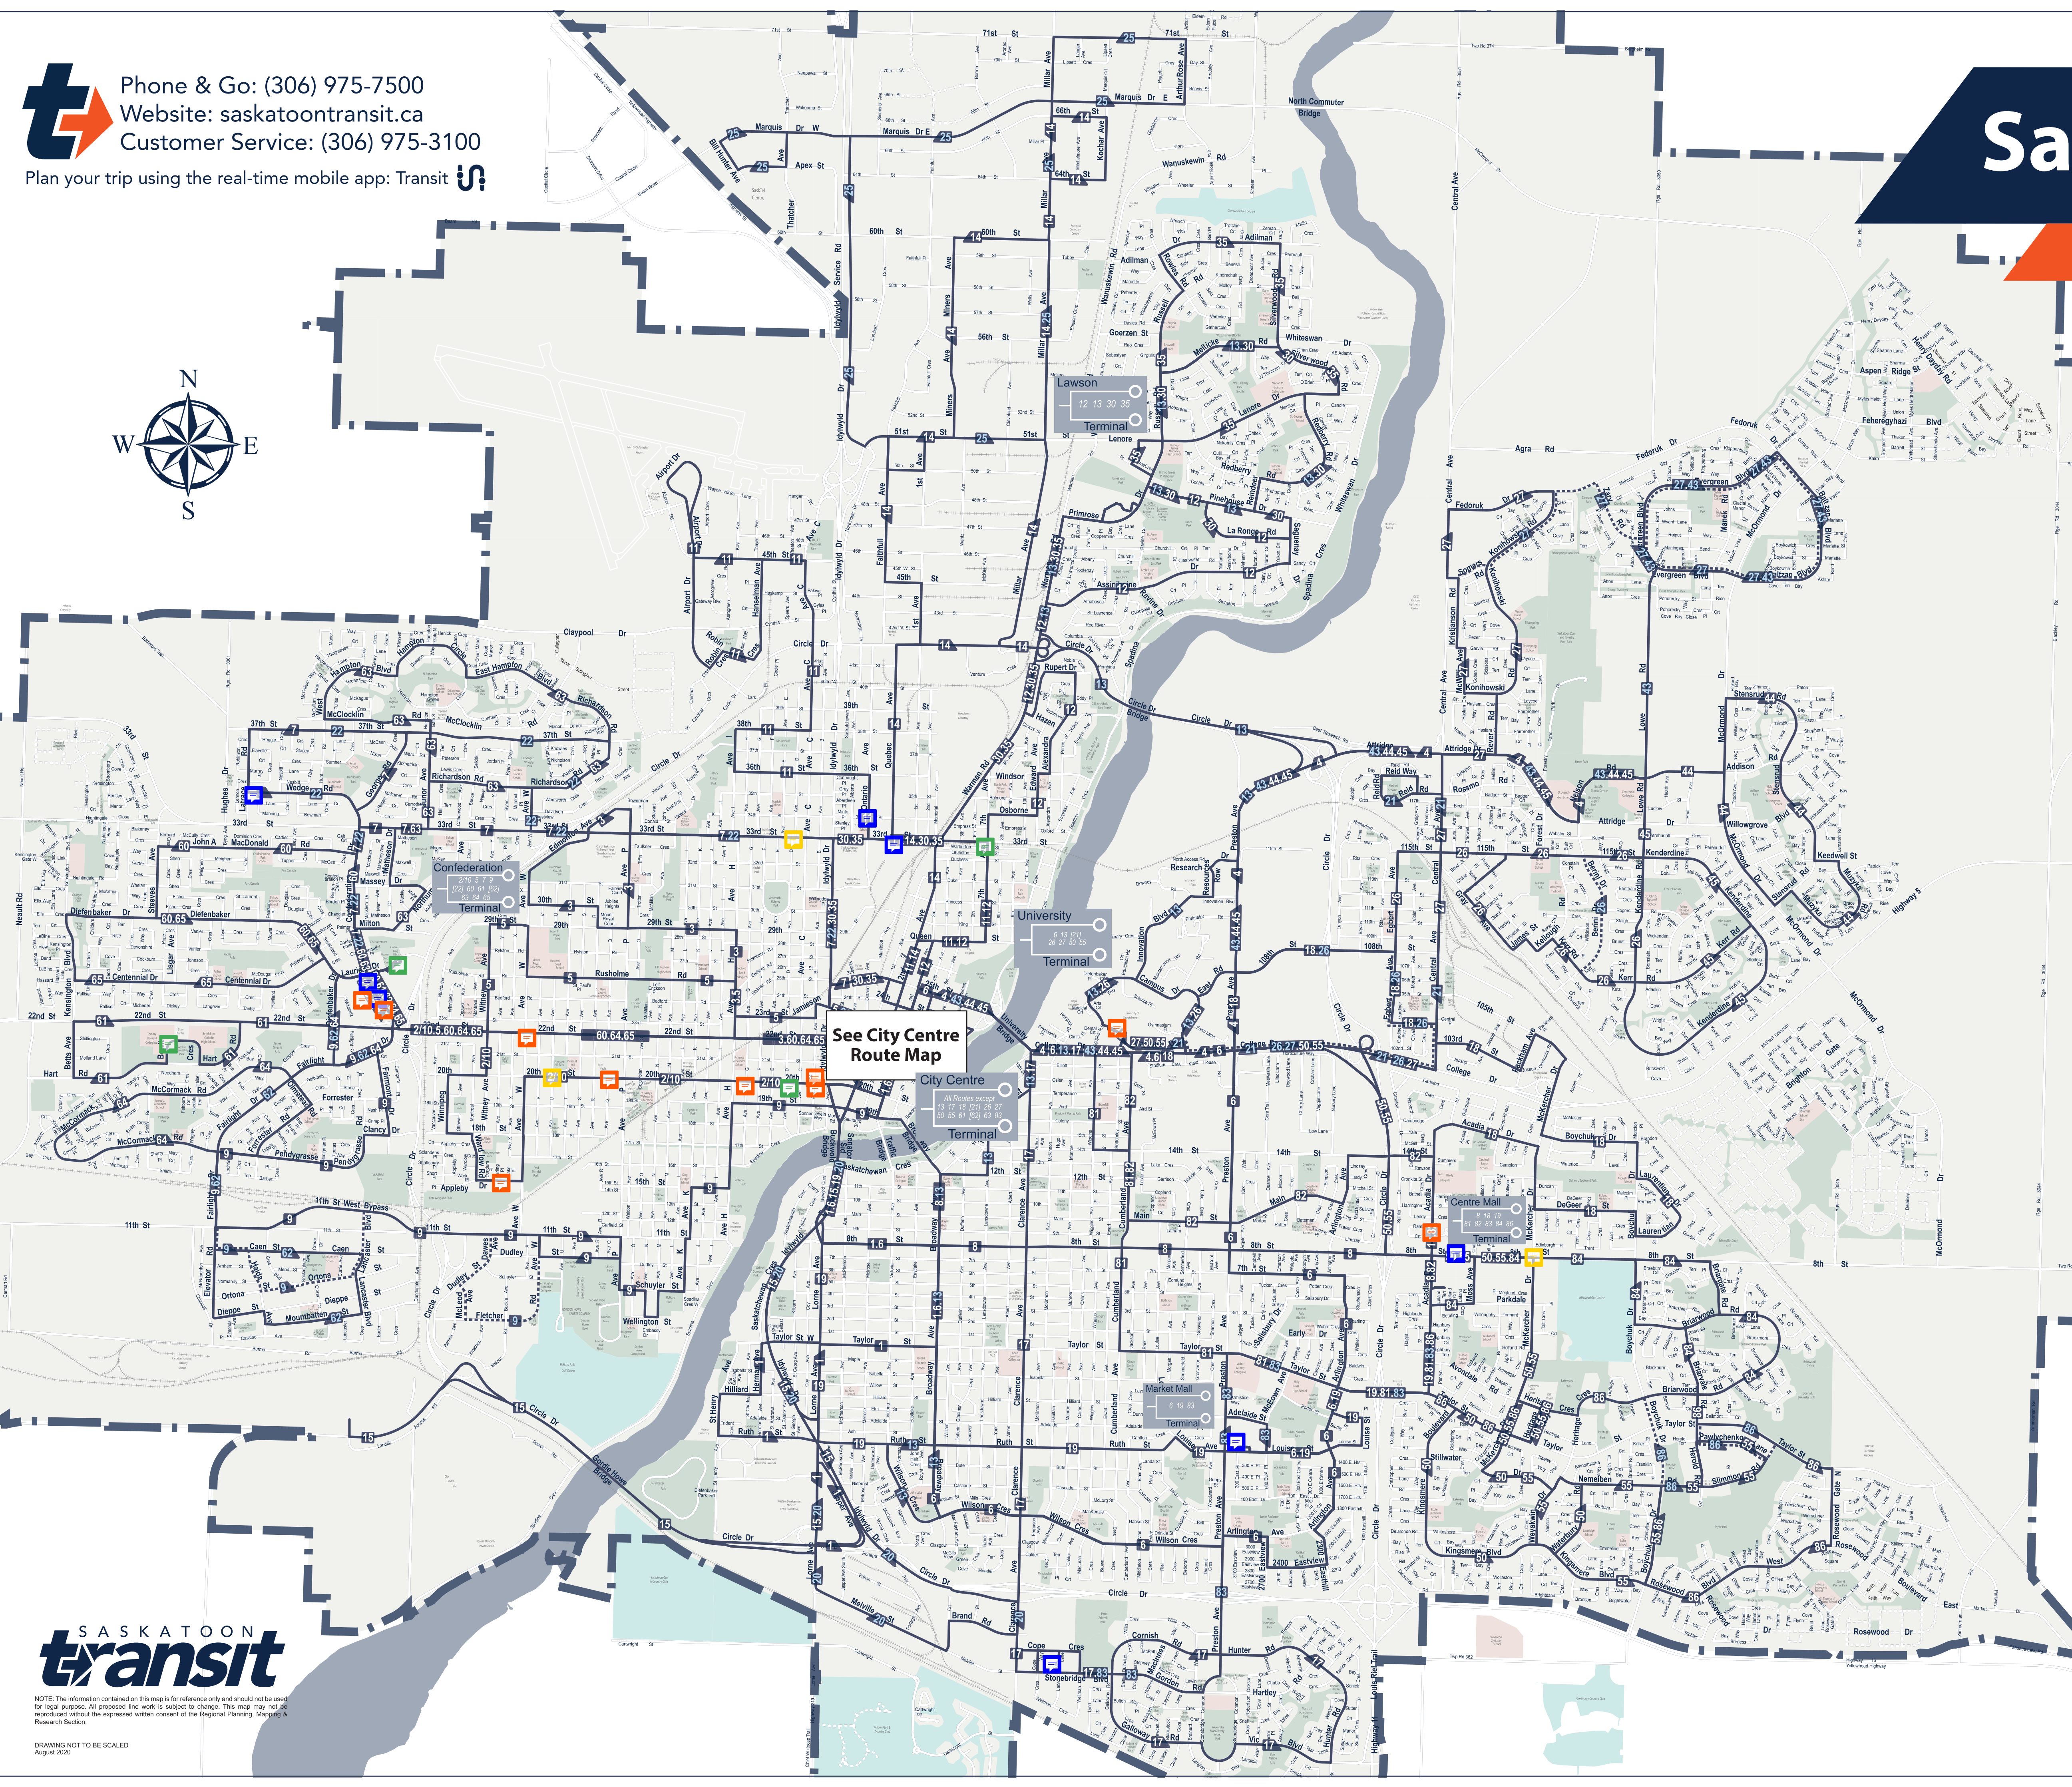

Effective August 30, 2020

- | | |
|--|---|
| 1 Exhibition/City Centre | 25 SaskTel Centre (Monday-Friday Peak Times Only) |
| 2/10 Meadowgreen/City Centre | 26 Forest Grove/University (Route changes Evenings & Weekends) |
| 3 Hudson Bay Park/City Centre | 27 Silverspring/University (Route changes Evenings & Weekends) |
| 4 City Centre | 30 Lawson Heights/City Centre |
| 5 Confederation Terminal/City Centre | 35 Silverwood/City Centre |
| 6 Broadway/Market Mall | 43 Evergreen (Monday-Friday) |
| 7 Dundonald/City Centre | 44 Willowgrove |
| 8 8th Street/City Centre | 45 Arbor Creek |
| 9 Riversdale/City Centre (Monday Service only in Montgomery) | 50 Lakeview/University |
| 11 Airport/City Centre | 55 Lakeridge/University |
| 12 River Heights/City Centre | 60 Confederation/City Centre |
| 13 Lawson Heights/Broadway (Monday-Friday only. Schedule changes when U of S is in full session) | 61 Blaimore/Confederation |
| 14 North Industrial/City Centre | 62 Montgomery/Confederation (Monday-Friday Peak Times Only) |
| 15 Civic Operations Centre | 63 Hampton/Confederation |
| 17 Stonebridge/University | 64 McCormack/City Centre |
| 18 College Park/University | 65 Kensington/City Centre |
| 19 Centre Mall/City Centre | 81 Centre Mall/University (via Taylor St) |
| 20 South Industrial/City Centre (Monday-Friday Peak Times Only) | 82 Centre Mall/University |
| 21 University (Monday-Friday AM Only) | 83 Stonebridge/Centre Mall |
| 22 Confederation/City Centre (Monday-Friday Peak Times Only) | 84 Briarwood/Centre Mall |
| | 86 Rosewood/Centre Mall (Route changes Monday to Friday at 3:42-4:42) |

See City Centre Route Map

- ### Locations of Assaults
-  2017
 -  2018
 -  2019
 -  2020