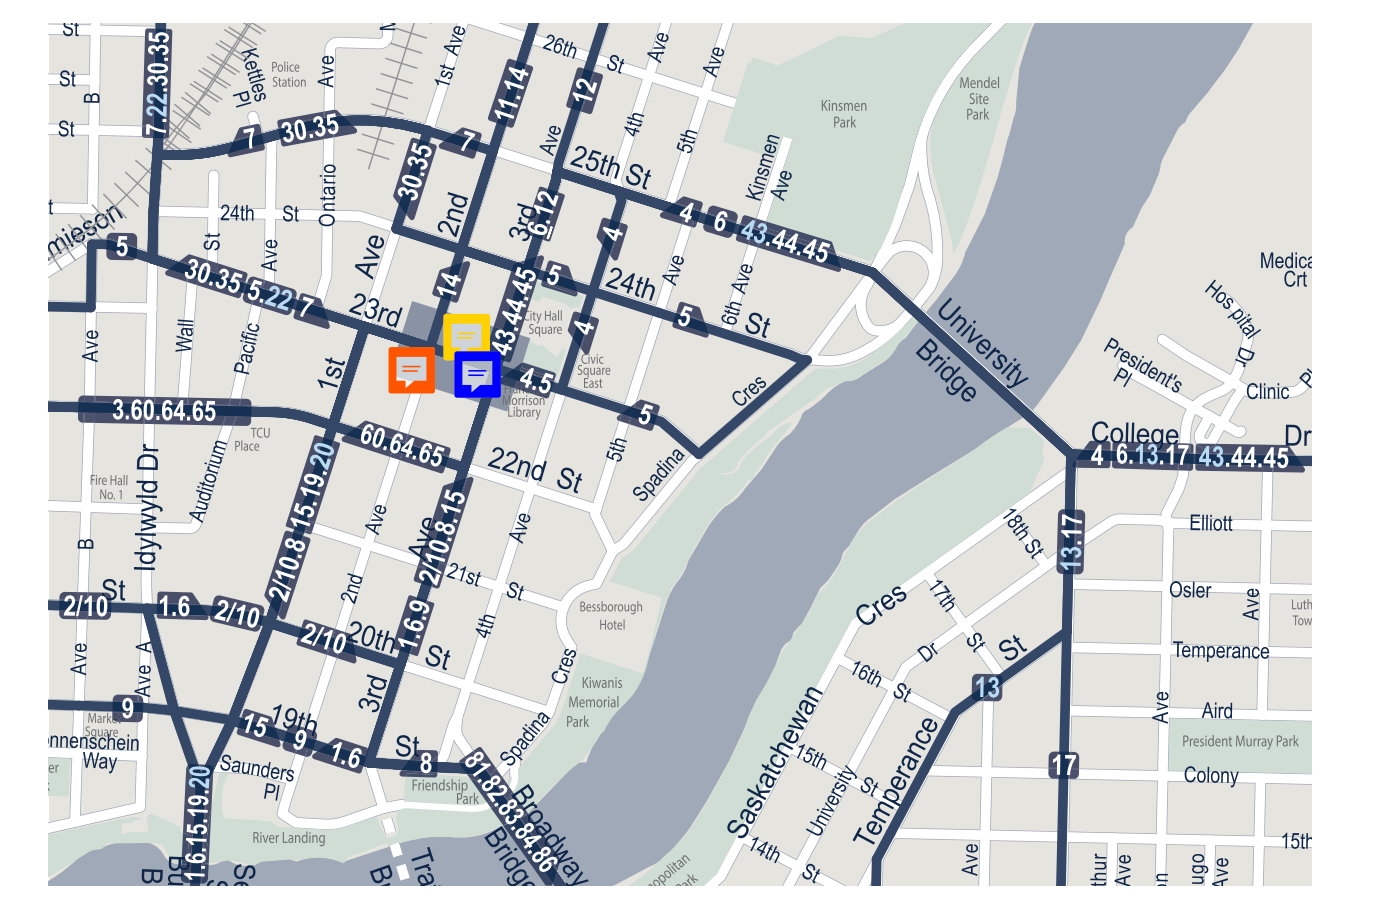

-  Local Service Route
 -  Local Service Route-one direction only
 -  Specific days or peak times only
 -  Part of Route has Limited Service
- *Route 13, 20, 21, 22, 25, 43, 62 & 83 travel Monday to Friday only
 *Route 20, 21, 22, 25 & 82 run during peak times only
 *Route 13 runs full route only when University is in full session
 Please refer to the individual route schedules for details

See City Centre Route Map

- ### Locations of Assaults
-  2017
 -  2018
 -  2019
 -  2020