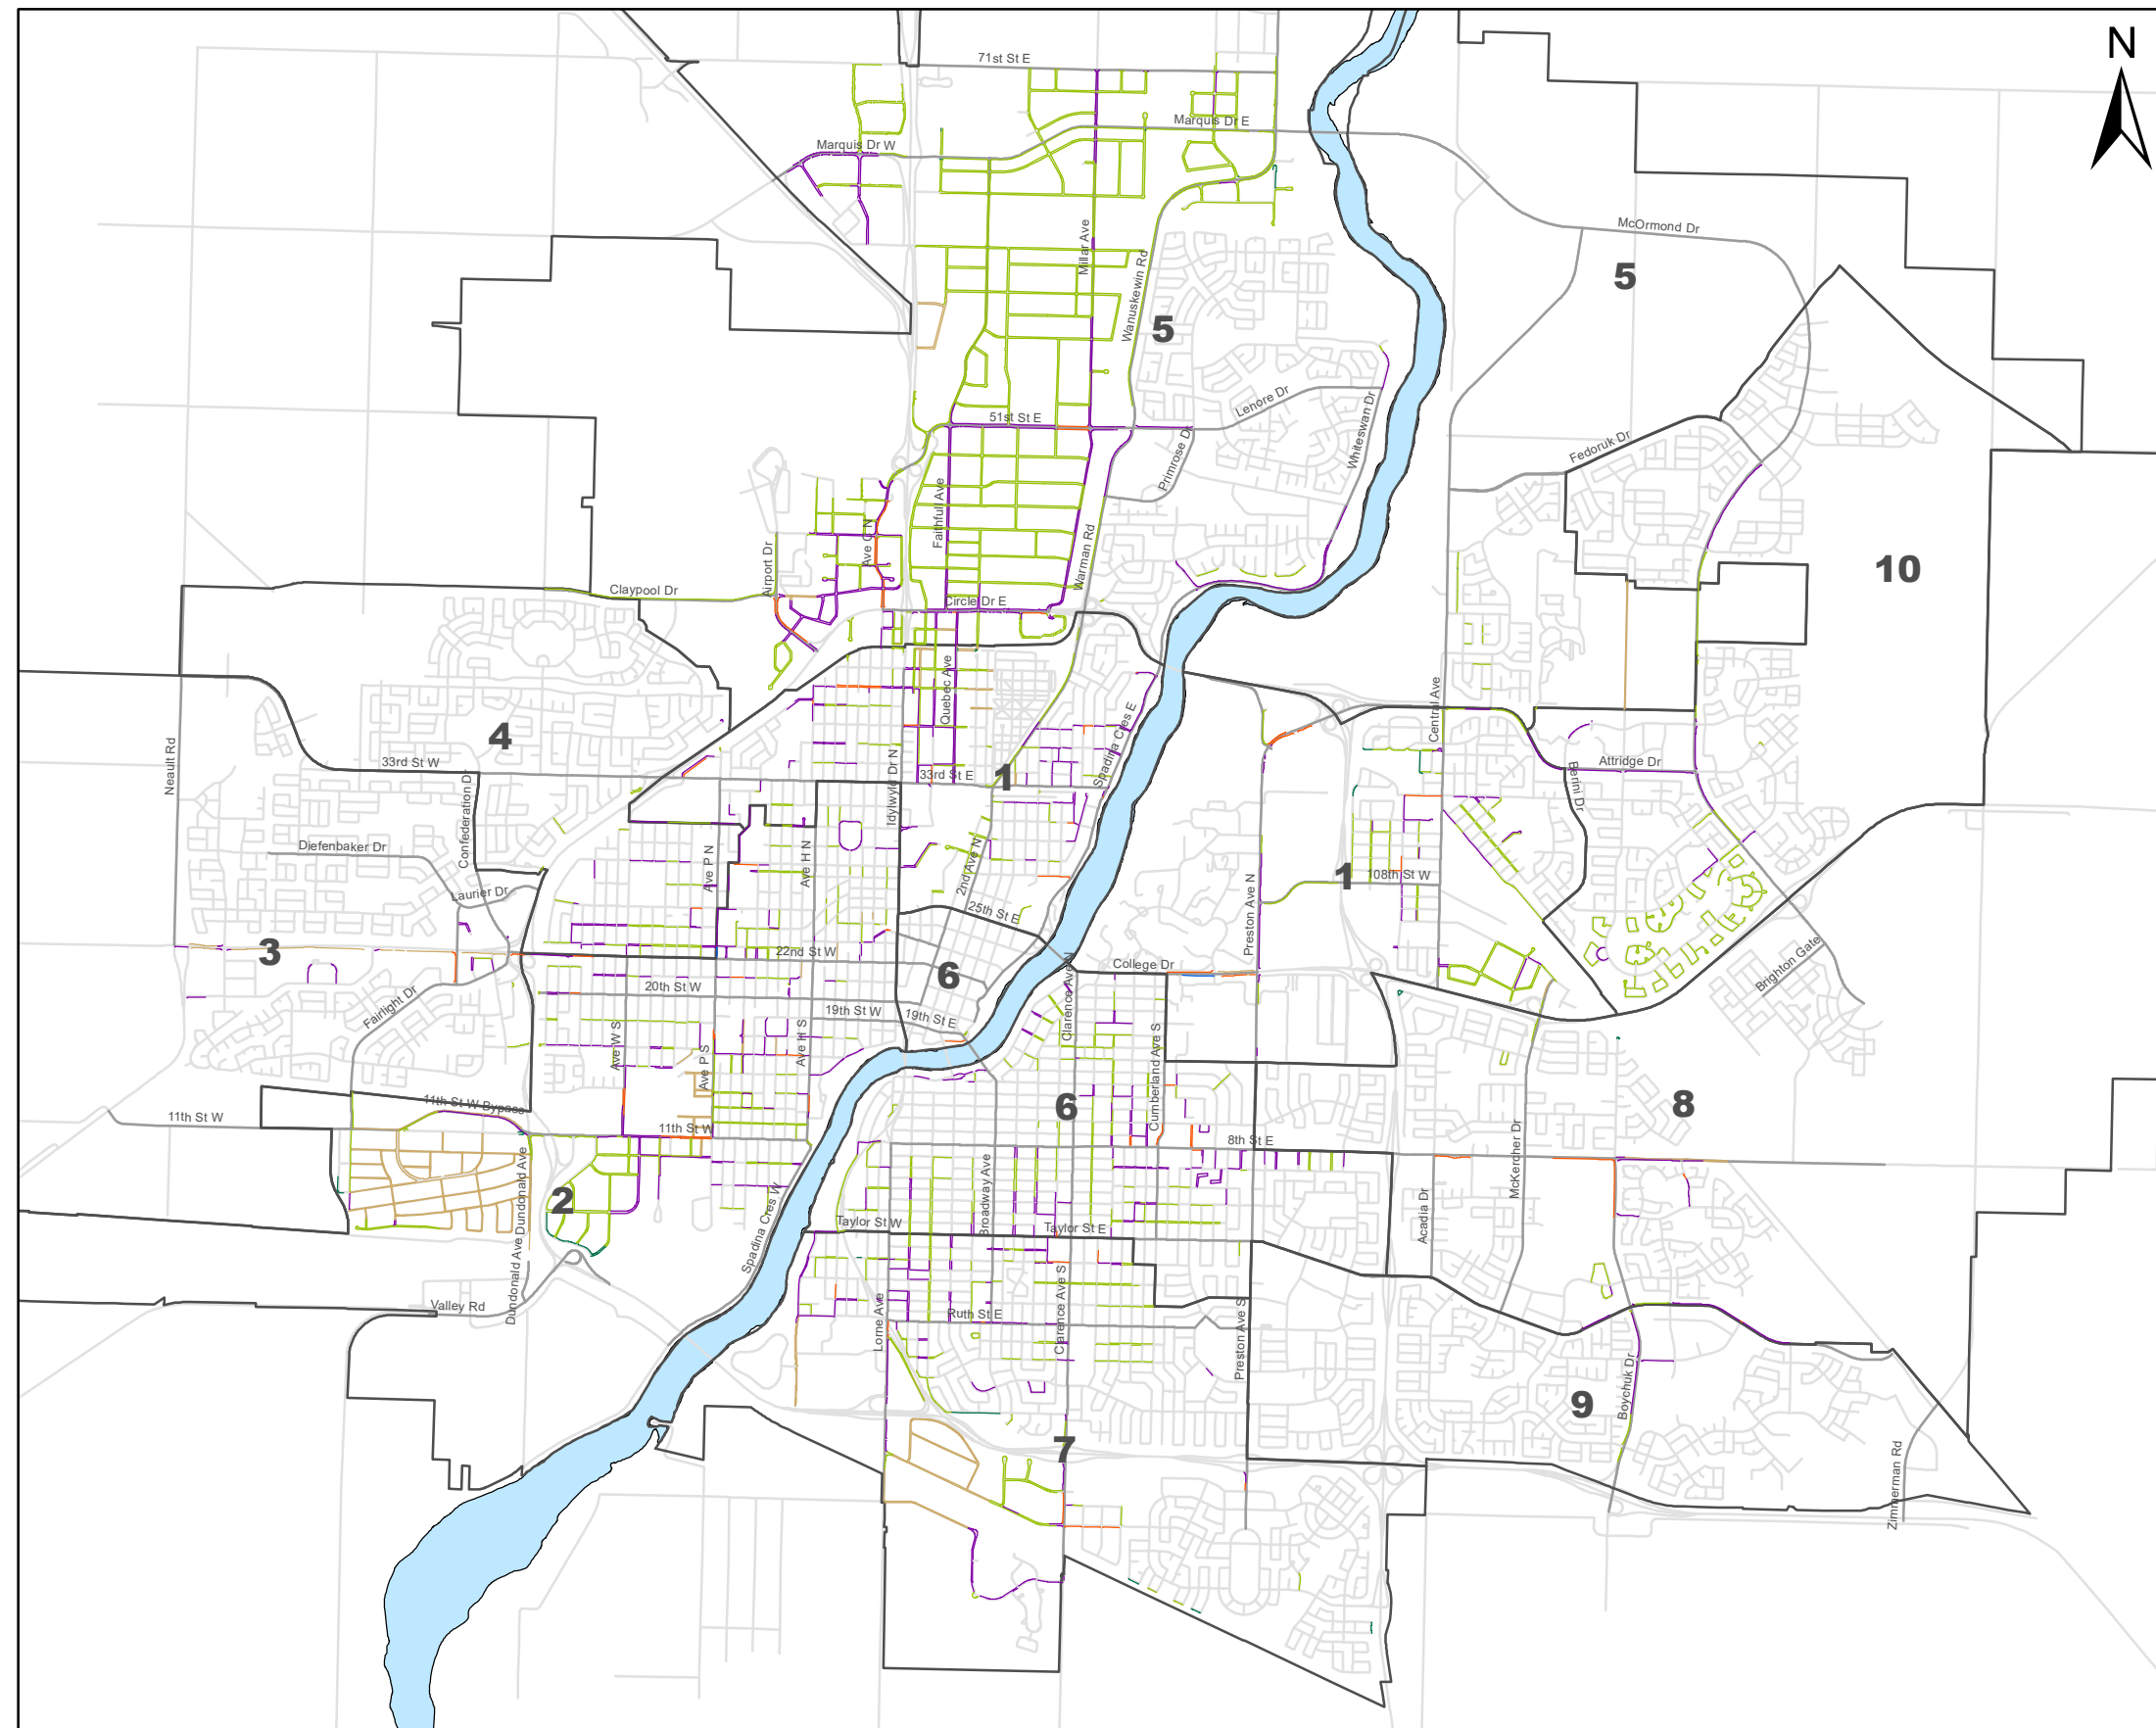

2021 Sidewalk Infill Program - Map of Prioritized Missing Sidewalks

LEGEND

Sidewalk Infill Prioritization

- Priority 1
- Priority 2
- Priority 3
- Priority 4
- Priority 5
- Missing Sidewalk - No Curb
- Ward Boundary

0 1.25 2.5 5 Kilometers

Sidewalk priority ranking subject to change.