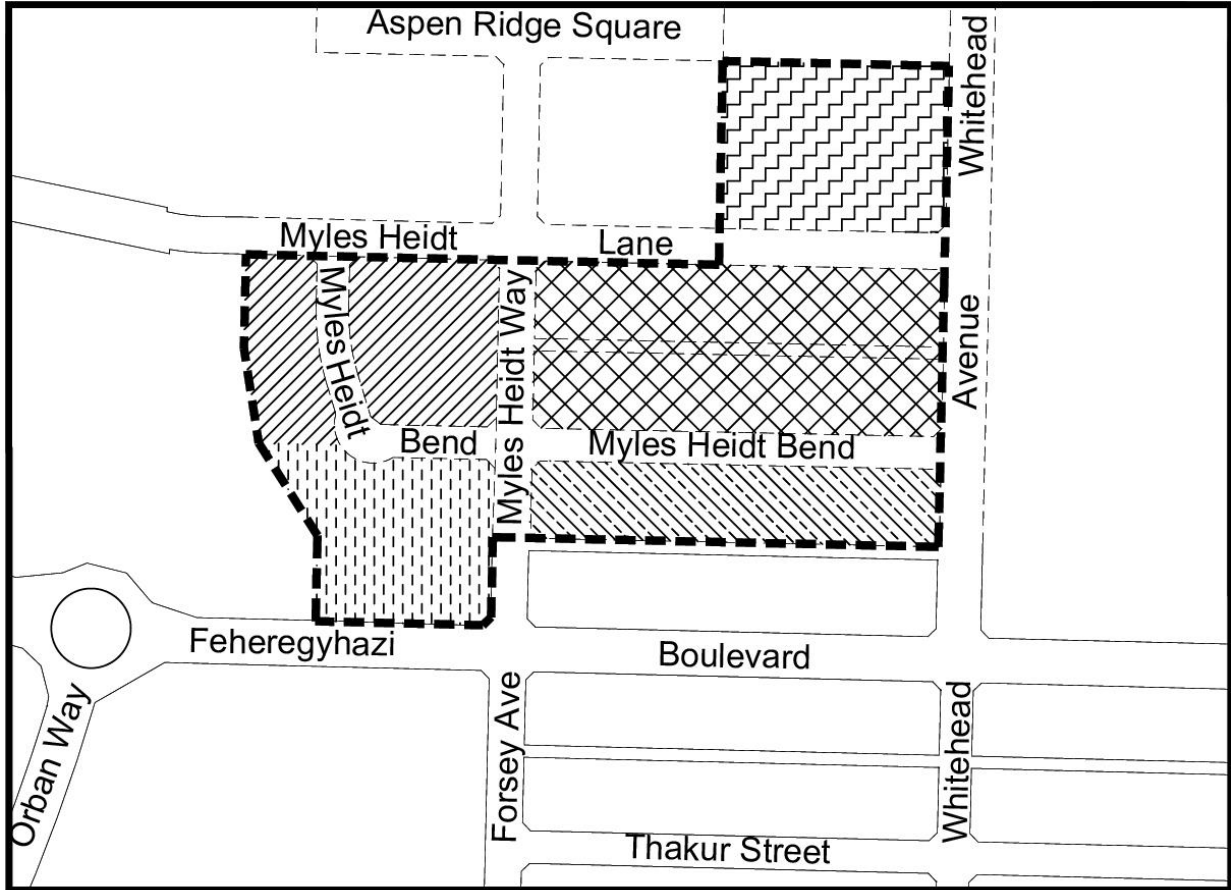

**Location Plan – Proposed Concept Plan Amendment**

**PROPOSED ASPEN RIDGE CONCEPT PLAN AMENDMENT**

 From Medium Density Multi-Unit to Low Density	 From Low/Medium Density Multi-Unit (GT) to Medium Density Multi-Unit
 From Low/Medium Density Multi-Unit (ST) to Low Density	 From Low/Medium Density Multi-Unit (ST) to Medium Density Multi-Unit
 From Low/Medium Density Multi-Unit (GT) to Low Density	 Re-design