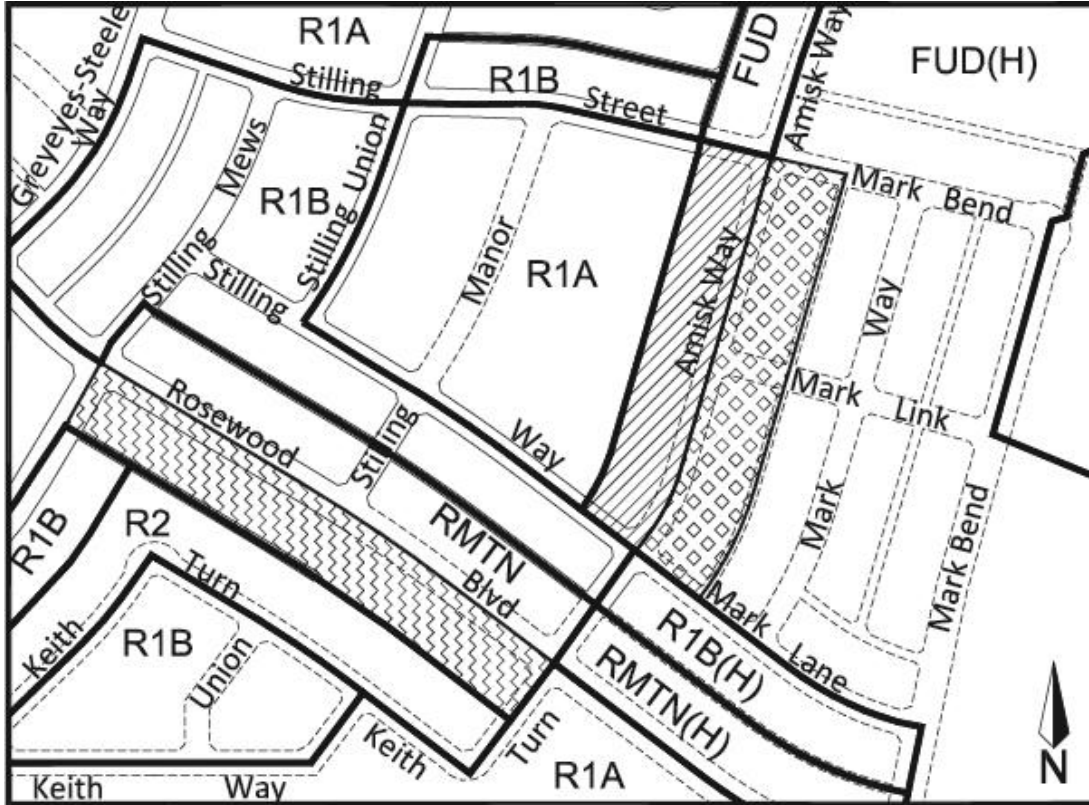

Location Plan – Proposed Zoning Amendment

PROPOSED ZONING AMENDMENT

	From RMTN to R1B		From FUD(H) to R1B(H)
	From FUD(H) to R1A(H)		

File No. RZ08-2020