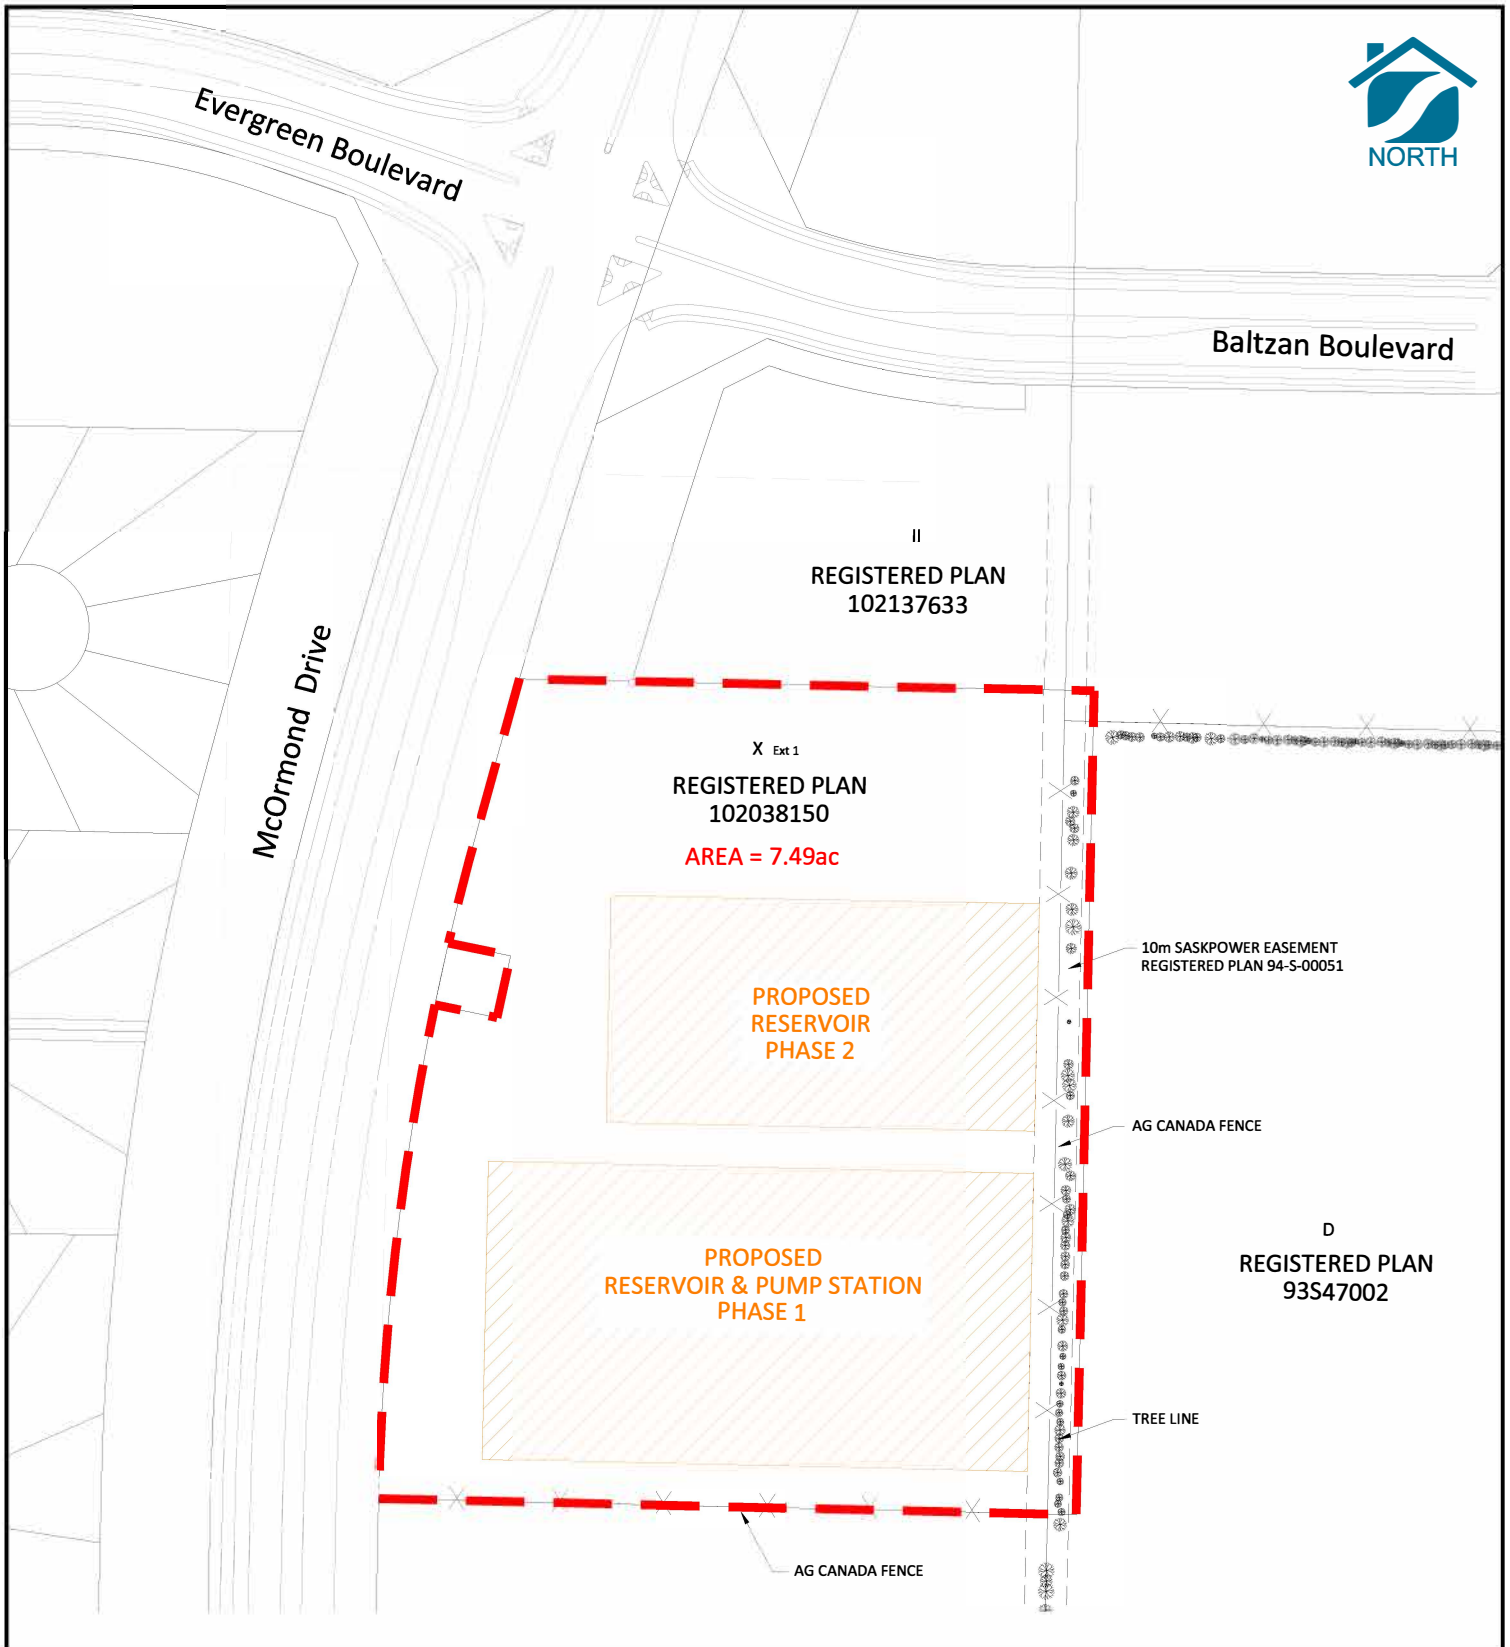

Northeast Sector Reservoir Site

Legend

- Property Boundary
- Proposed Reservoir & Pump Station
- Easement 10m

AG Canada Fence