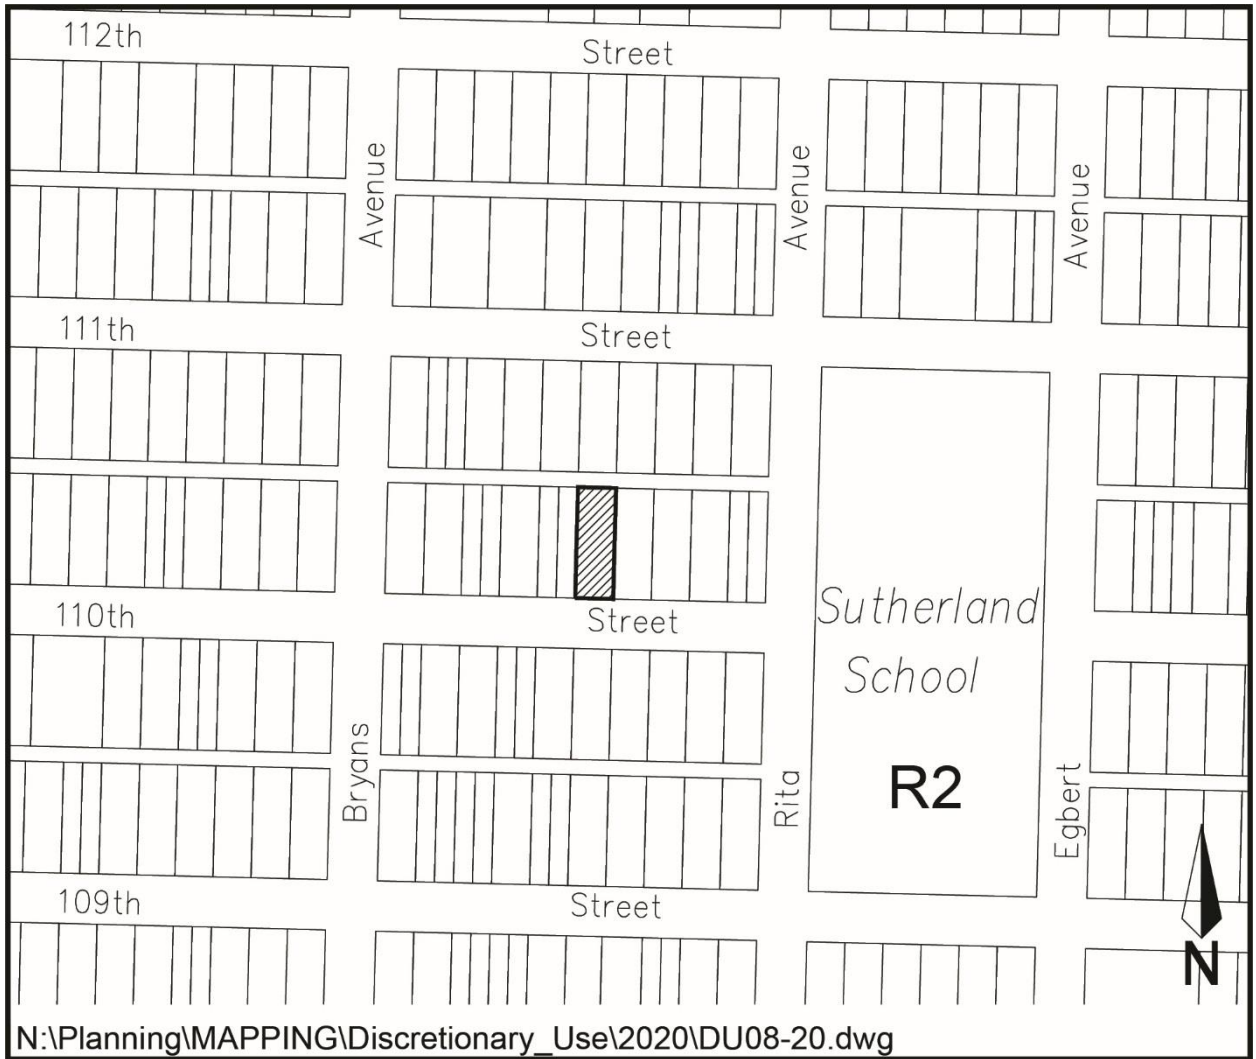

Location Map – 308 110th Street West

N:\Planning\MAPPING\Discretionary_Use\2020\DU08-20.dwg