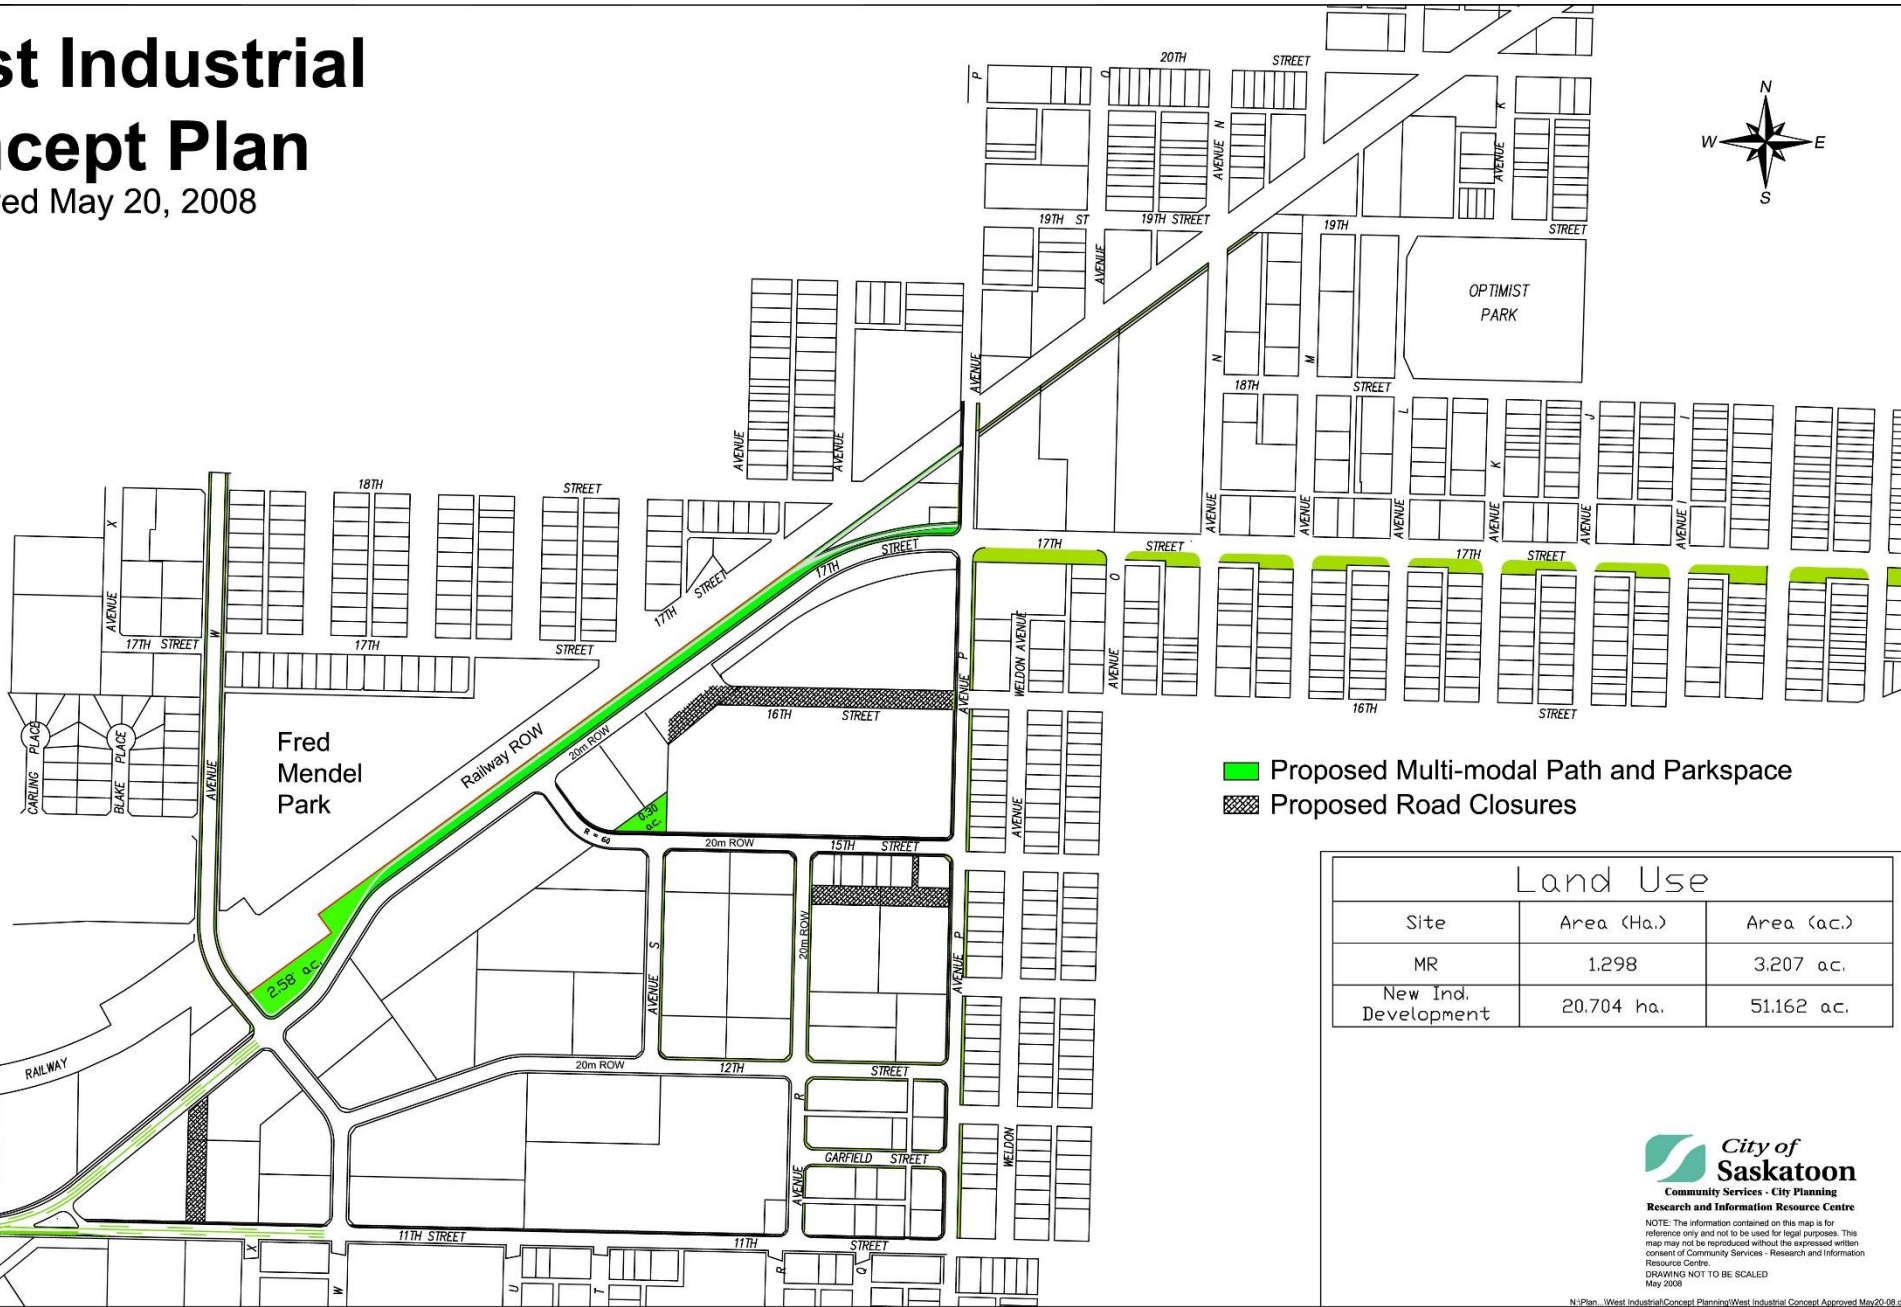

West Industrial Concept Plan

Approved May 20, 2008

- Proposed Multi-modal Path and Parkspace
- Proposed Road Closures

Land Use		
Site	Area (Ha.)	Area (ac.)
MR	1,298	3,207 ac.
New Ind. Development	20,704 ha.	51,162 ac.