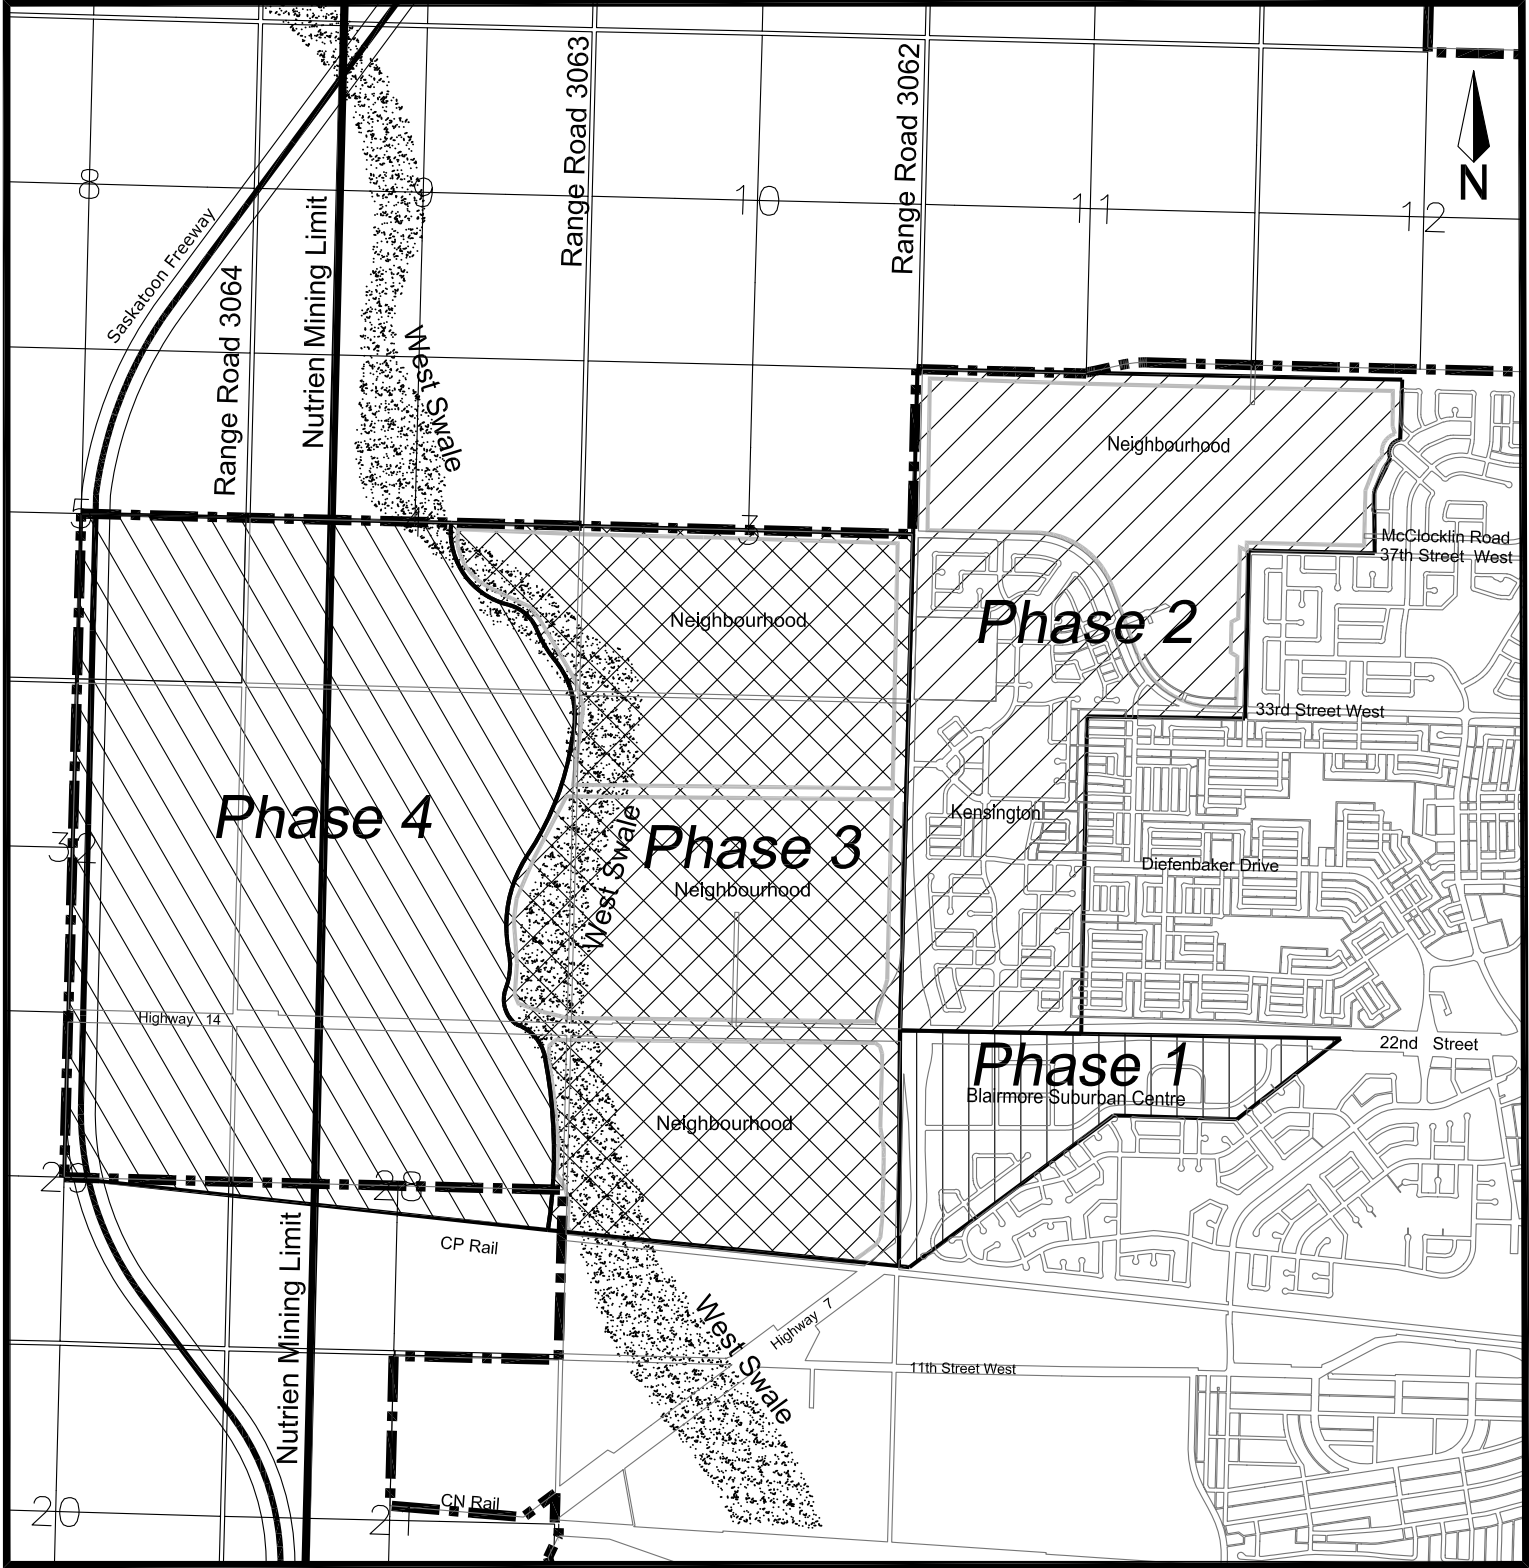

Blairmore Area Map Schedule "A"

- City Limit
- Saskatoon Freeway Alignment
- Neighbourhood Boundary
- Nutrien Mining Limit
- Phase Boundary
- West Swale
- Phase 1 (Short Term Growth)
- Phase 2 (Short Term Growth)
- Phase 3 (Medium Term Growth)
- Phase 4 (Long Term Growth)

DRAWING NOT TO BE SCALED
January 24, 2020