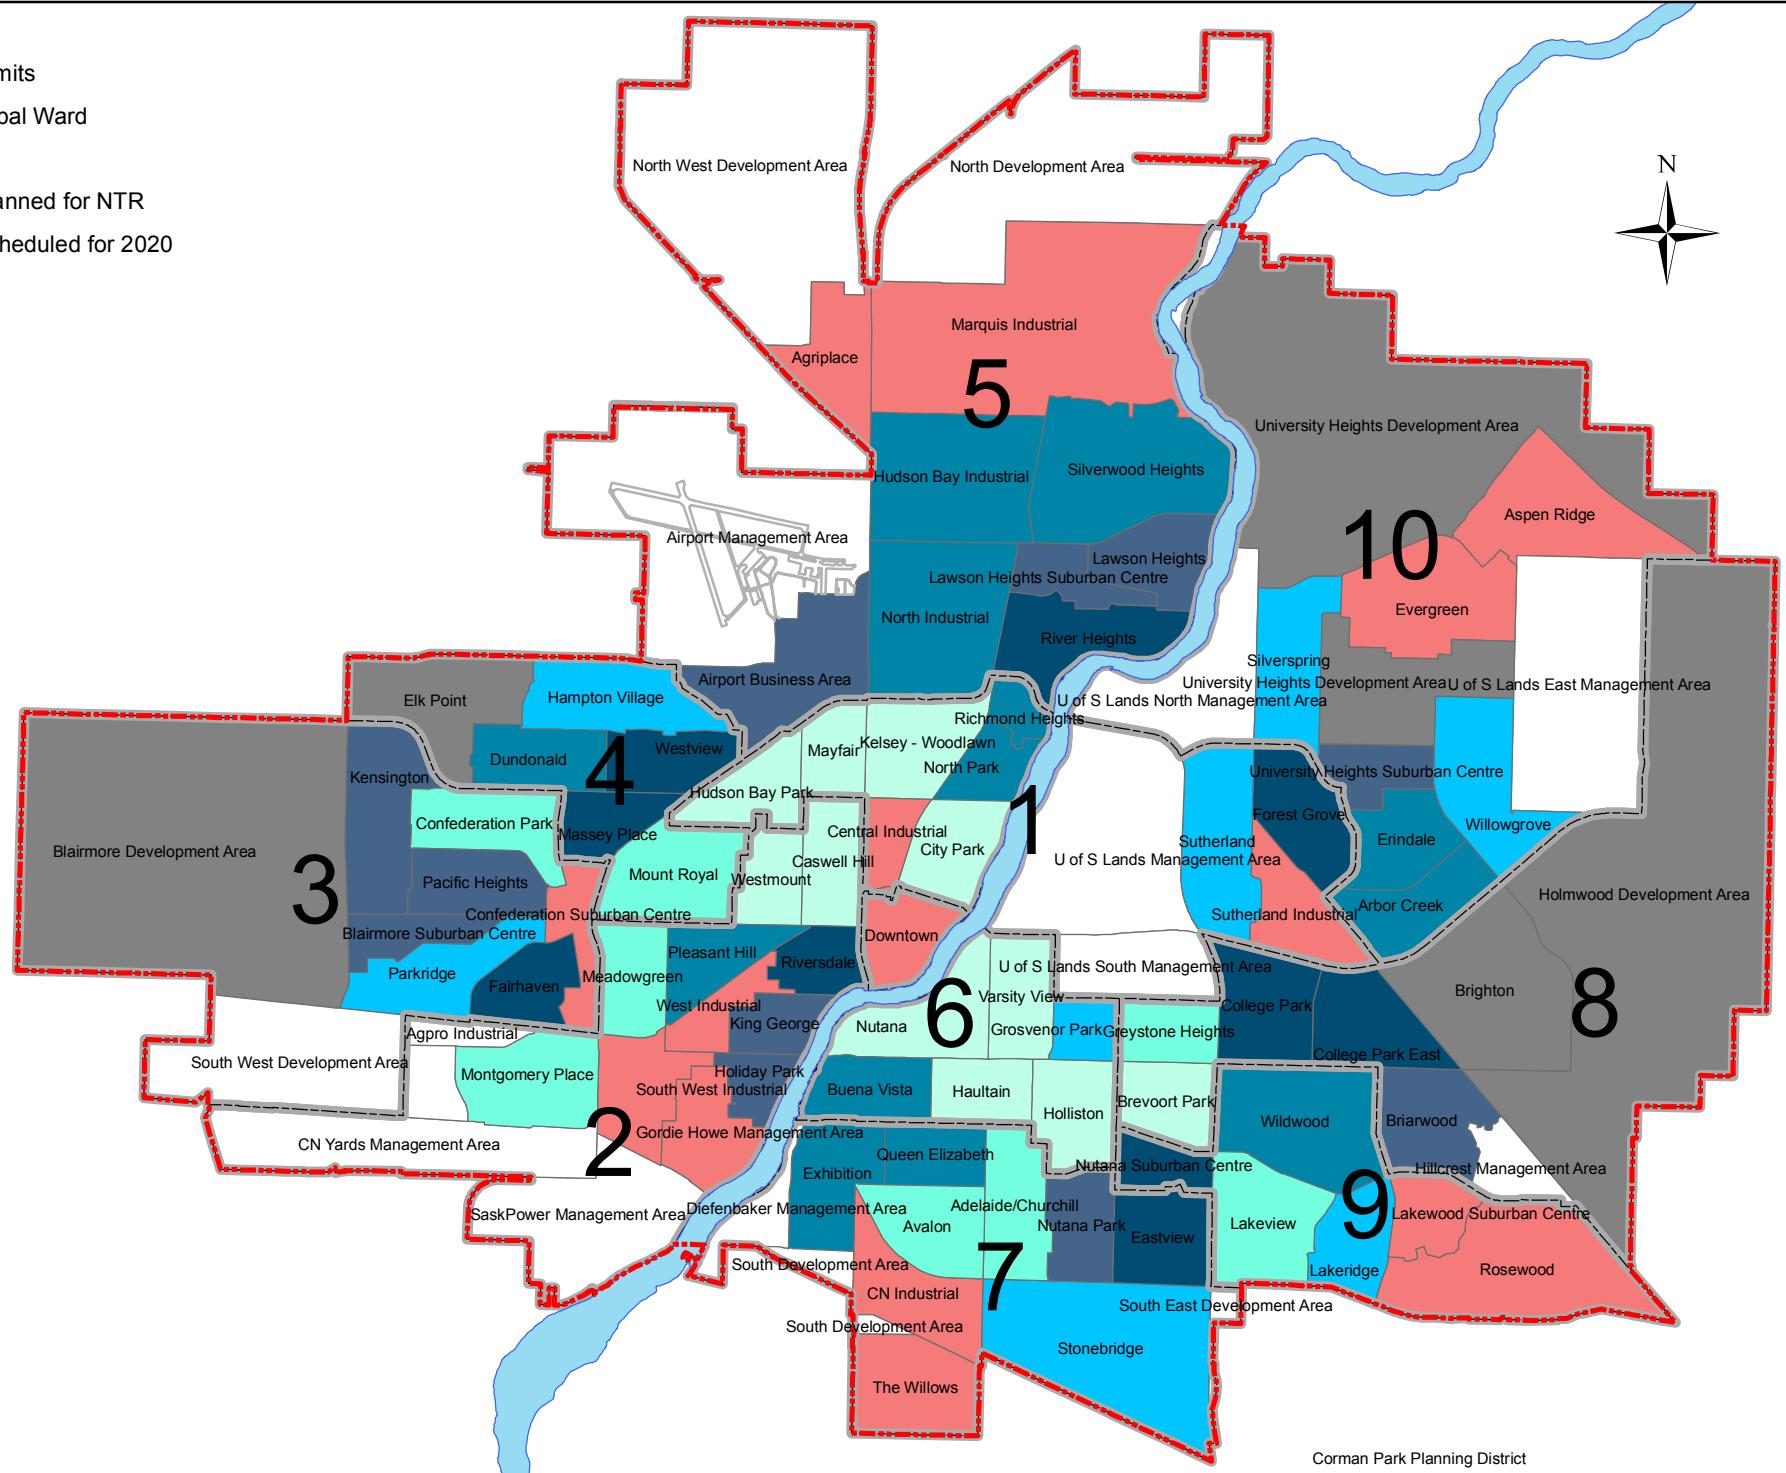

Legend

 City Limits

 Municipal Ward

Year

 Not Planned for NTR

 Not Scheduled for 2020

 2014

 2015

 2016

 2017

 2018

 2019

 2020

Corman Park Planning District